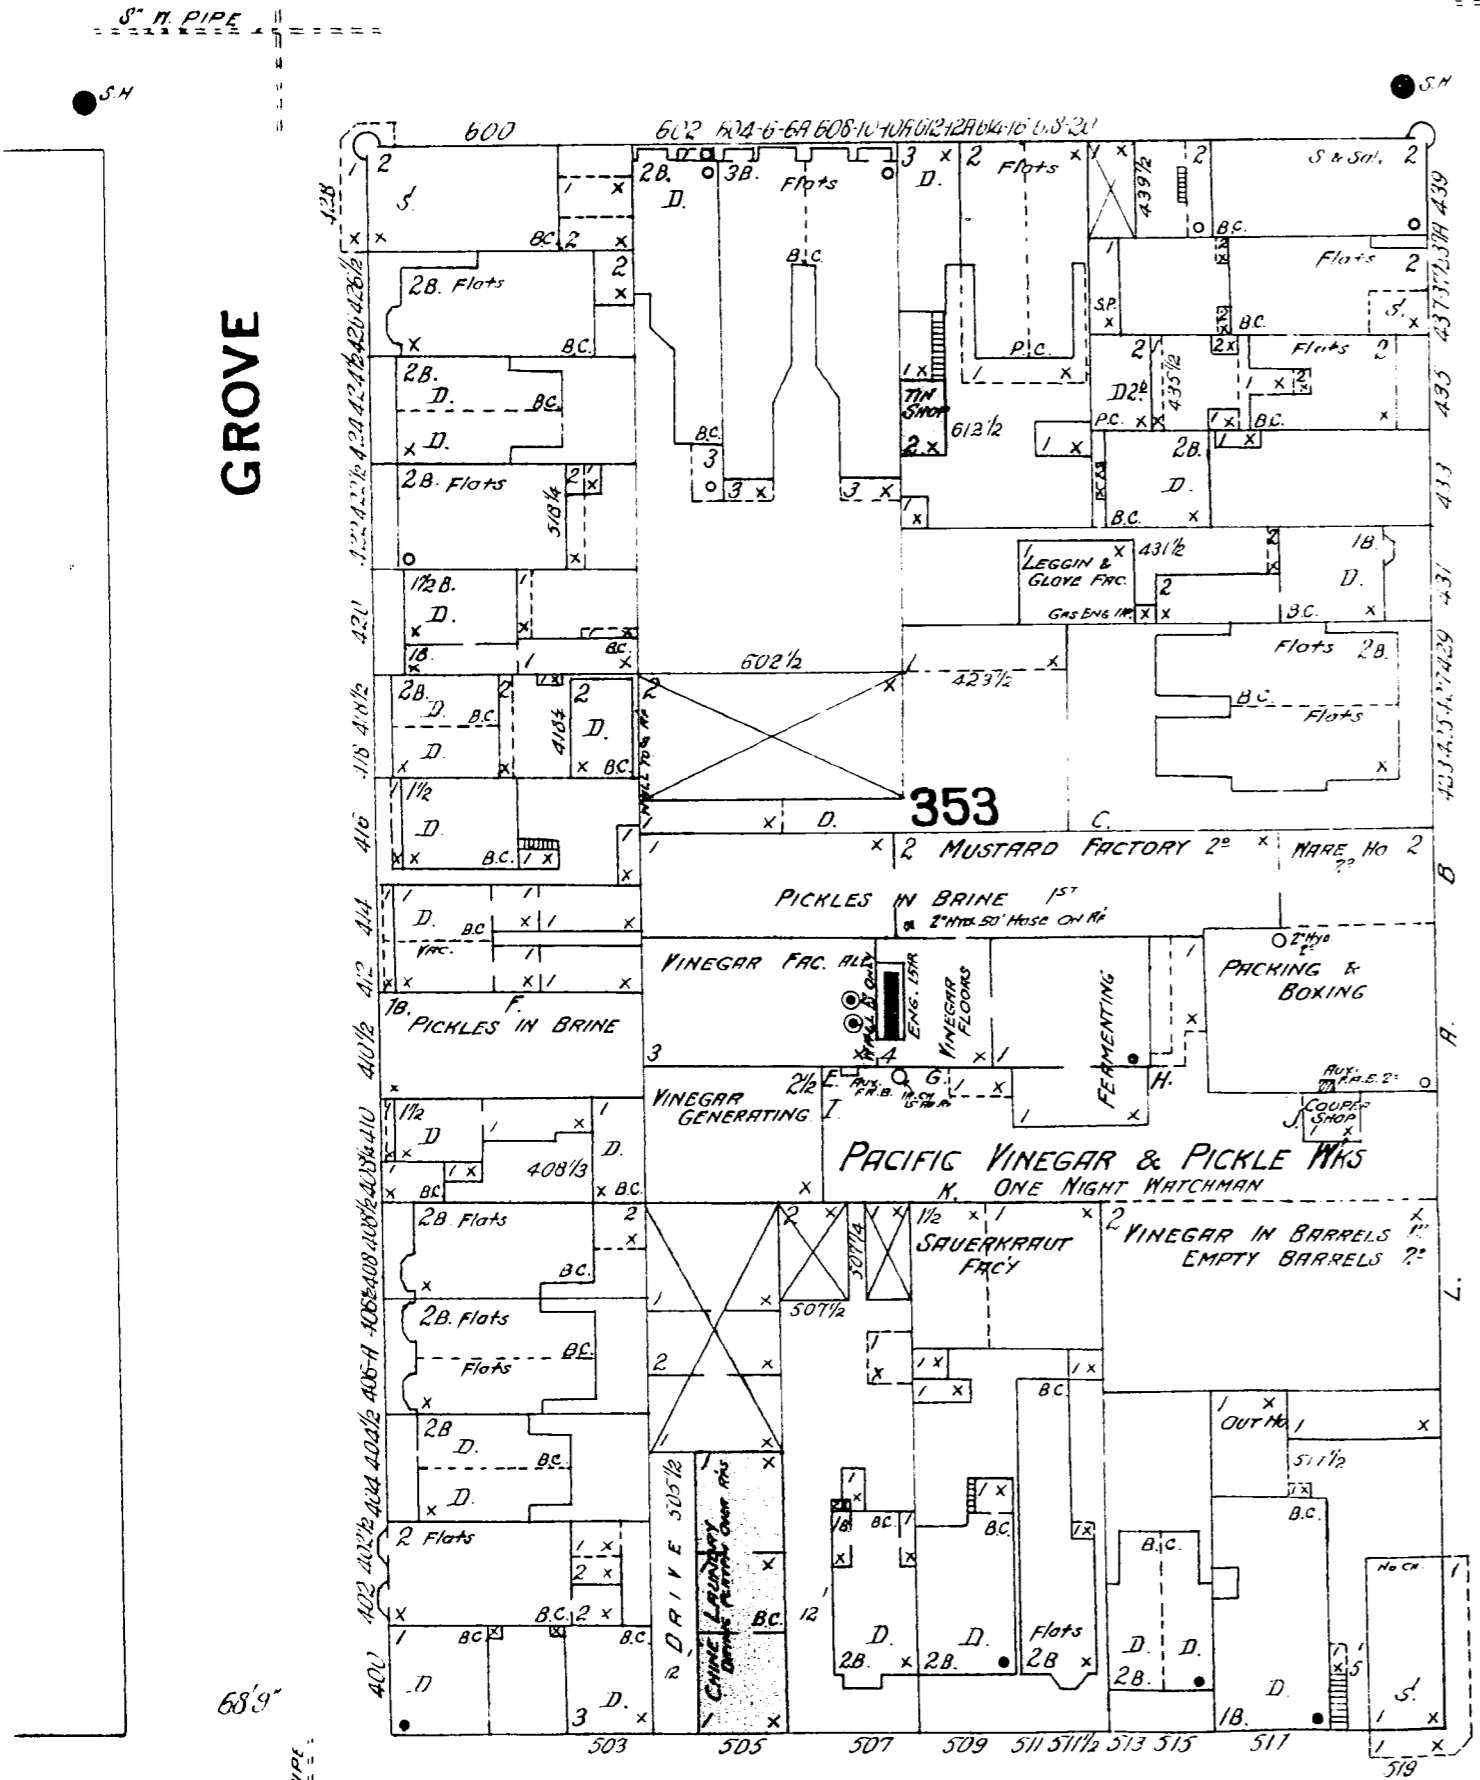

LAGUNA

ST.

68' ft wide

38' ft wide

OCTAVIA

GROVE

FULTON

M'CALLISTER

GOUGH

ST.

Scale of Feet.

ASH AV.