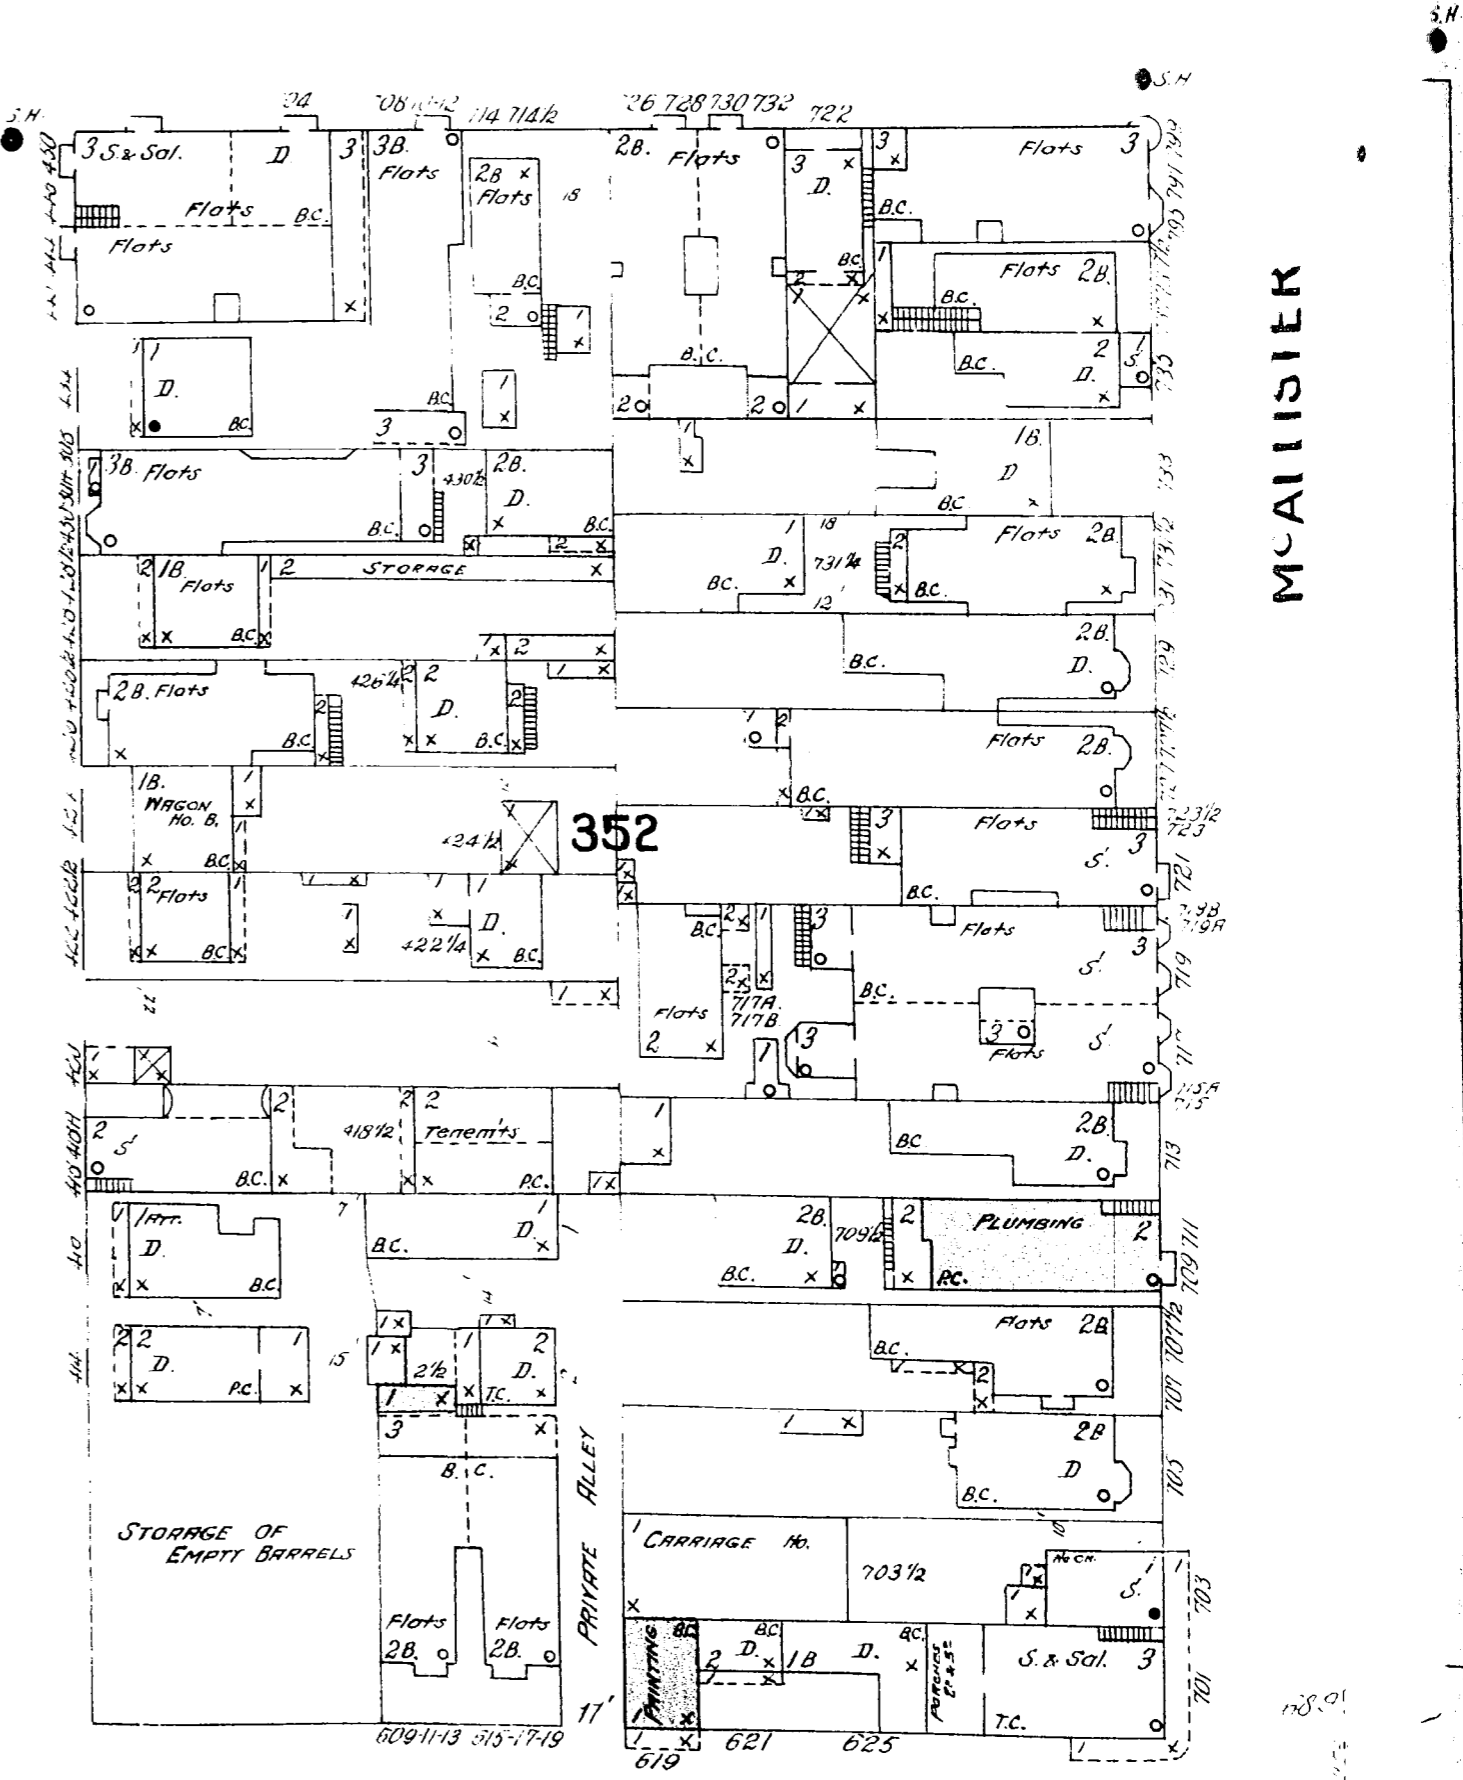

LAGUNA

ST.

68' ft wide

38' ft wide

OCTAVIA

GROVE

FULTON

M'CALLISTER

GOUGH

ST.

Scale of Feet.

ASH AV.