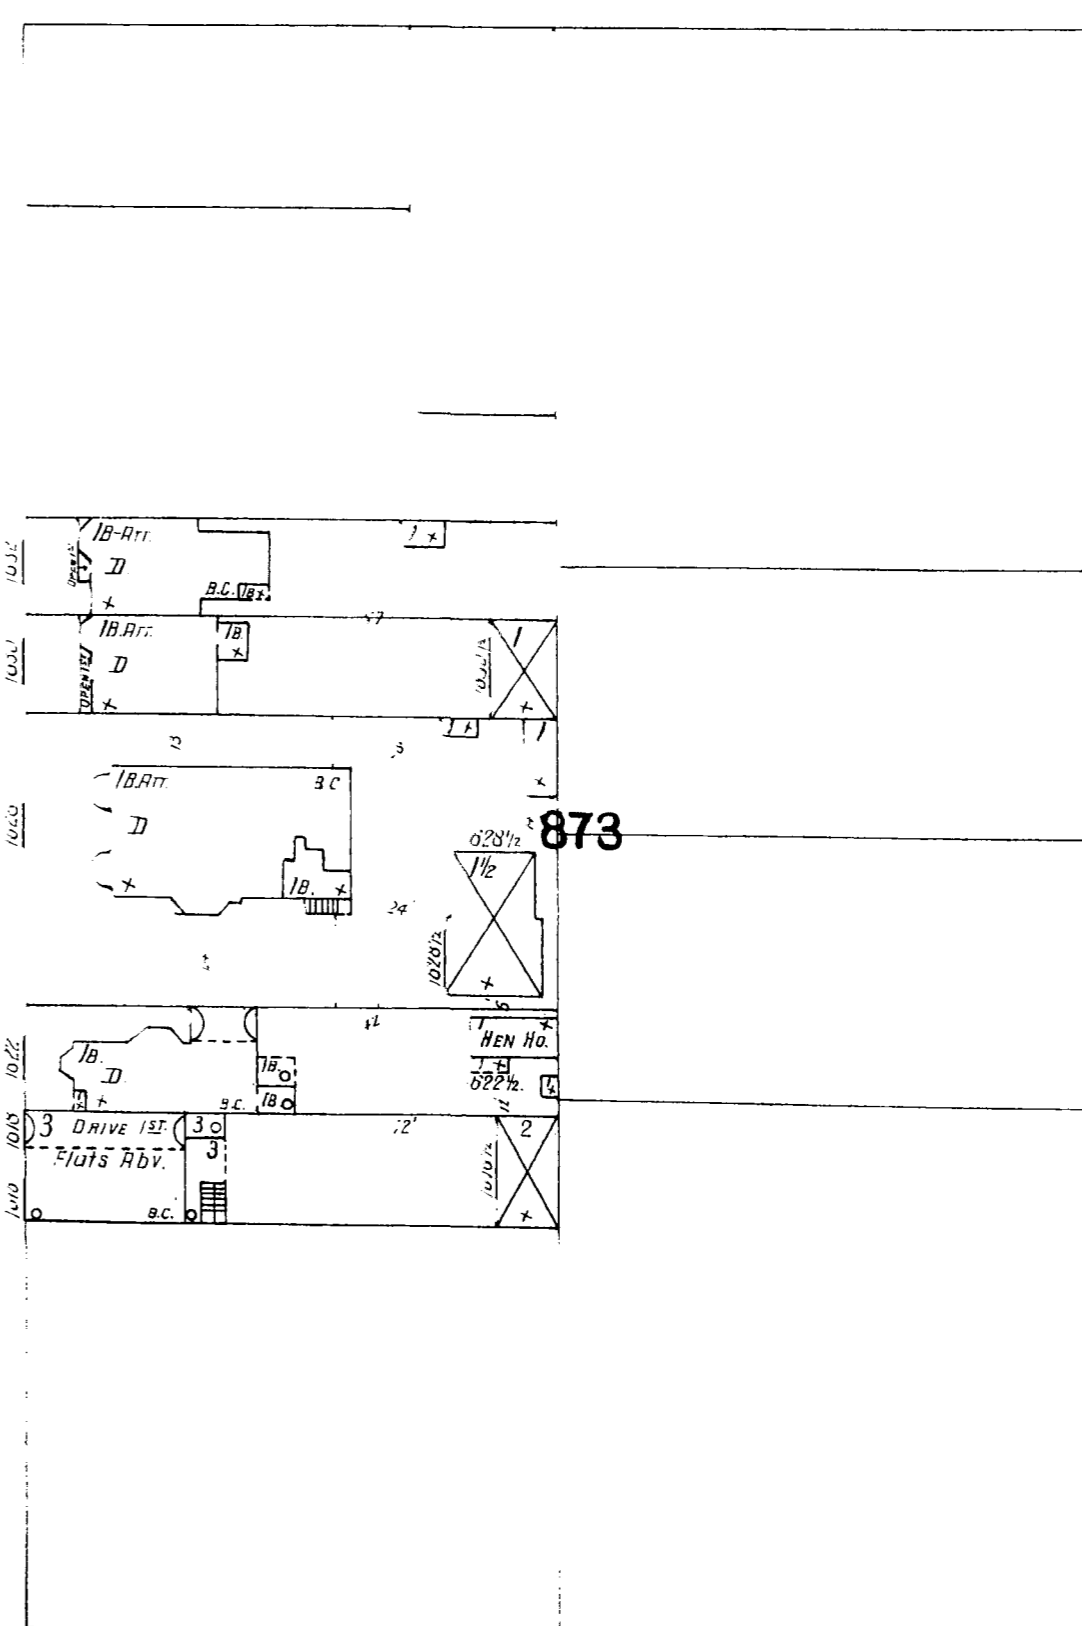

281

299

MAGNOLIA AV.

LAGUNA

ST.

6" W. PIPE

4" W. PIPE
36
3" W. PIPE
68' 9"

8" W. PIPE
33
12" W. PIPE
6" W. PIPE

ST.

68' 9" wide.

51

280

OCTAVIA

68' 9" wide.

4" W. PIPE

6" W. PIPE

GREENWICH

LOMBARD

CHESTNUT

68' 9"
45
4" W. PIPE
68' 9"

43
12" W. PIPE

GOUGH

ST.

68' 9"