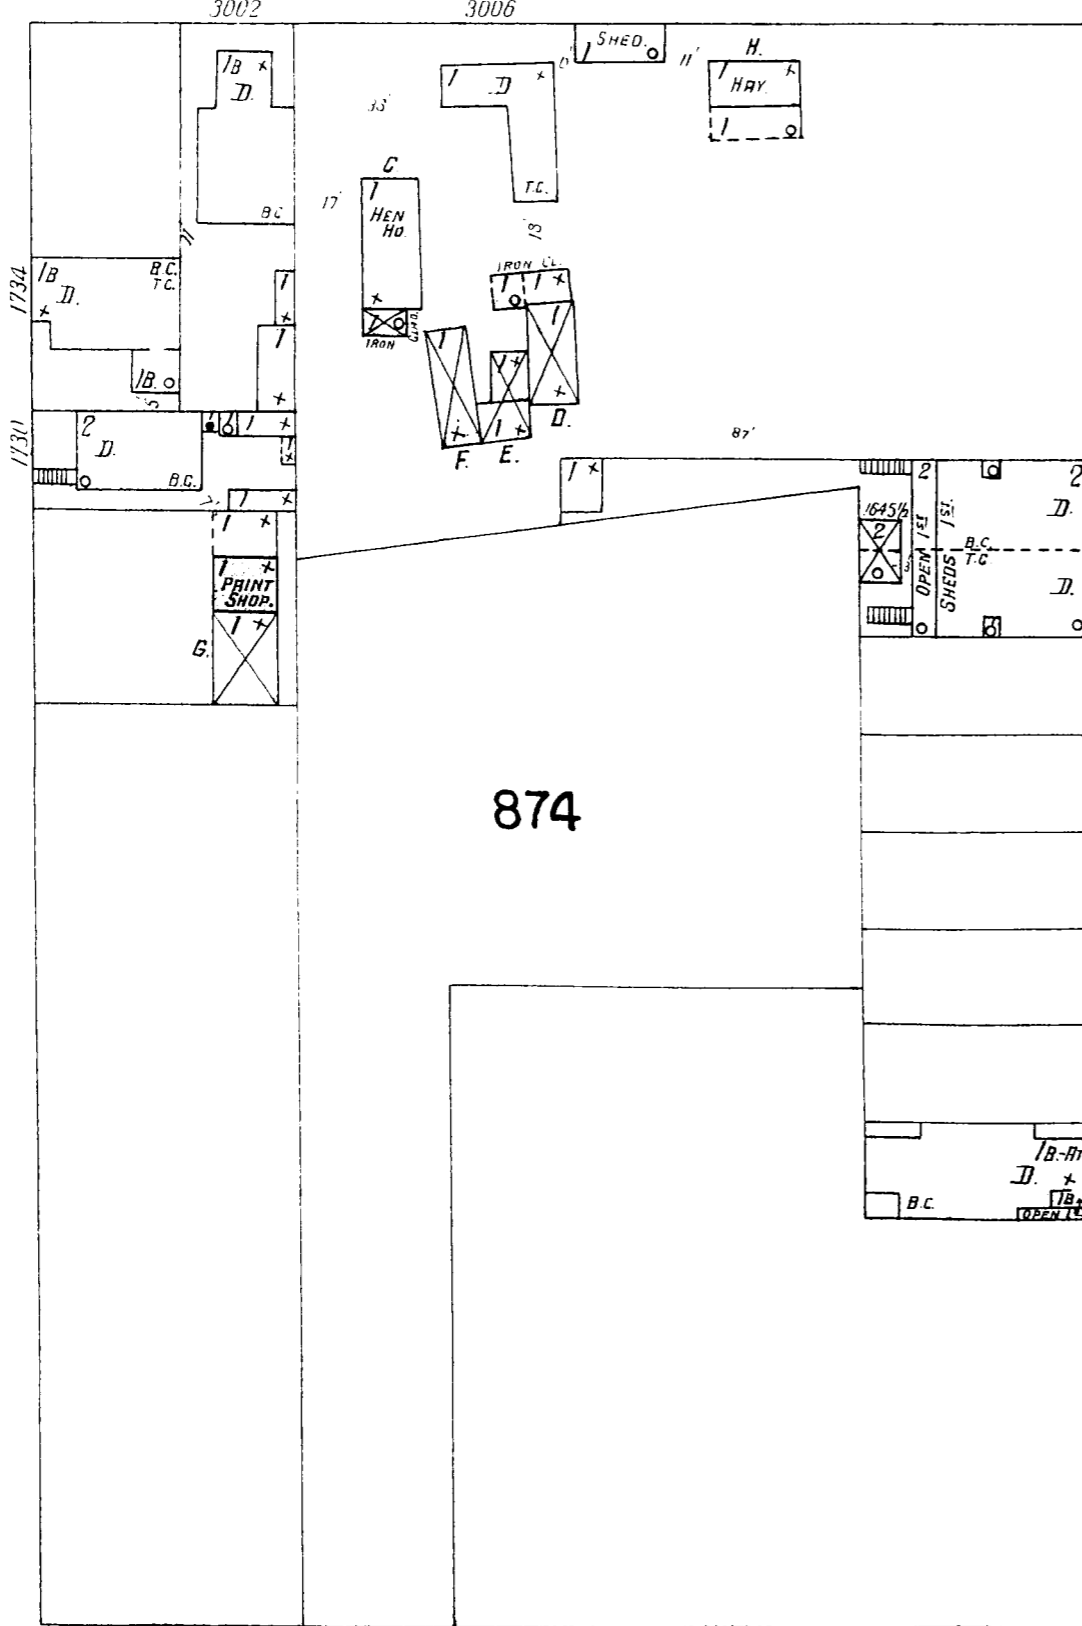

281

299

MAGNOLIA AV.

LAGUNA

ST.

6" W. PIPE

4" W. PIPE
36
3" W. PIPE
68' 9"

8" W. PIPE
33
12" W. PIPE
6" W. PIPE

ST.

68' 9" wide.

51

280

OCTAVIA

68' 9" wide.

4" W. PIPE

6" W. PIPE

GREENWICH

LOMBARD

CHESTNUT

68' 9"
45
4" W. PIPE
68' 9"

43
12" W. PIPE

GOUGH

ST.

68' 9"