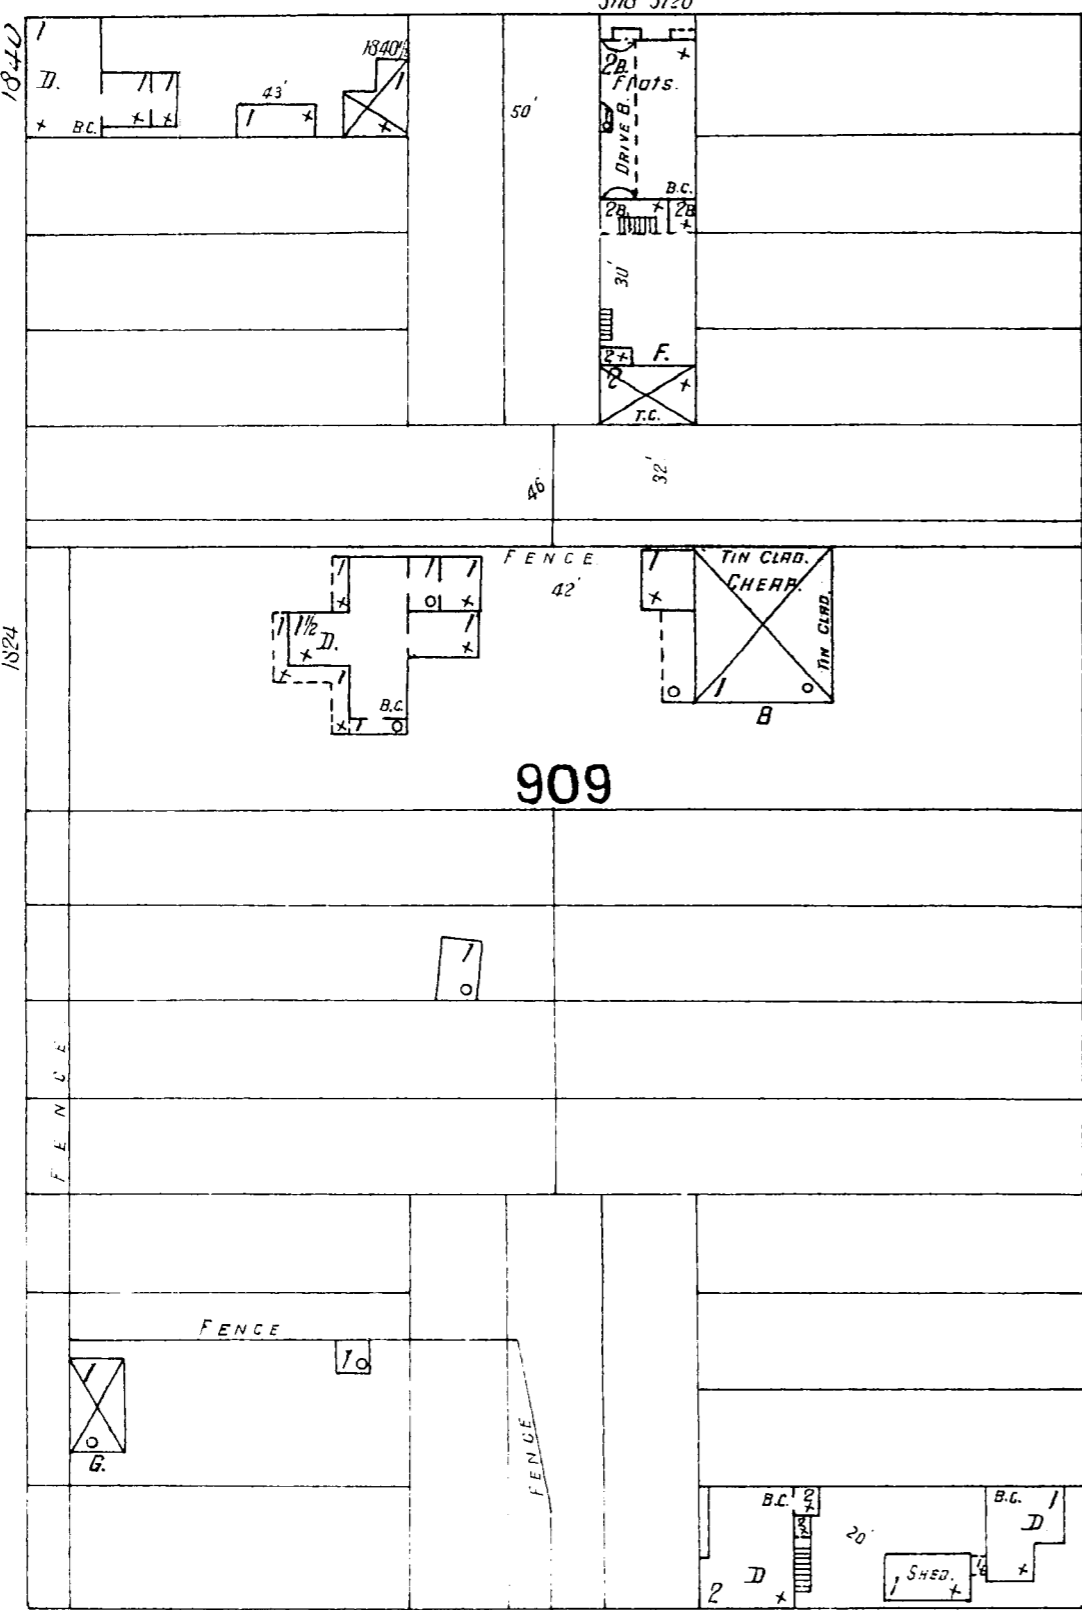

281

299

MAGNOLIA AV.

LAGUNA

ST.

6" W. PIPE

4" W. PIPE
36
3" W. PIPE
68' 9"

8" W. PIPE
33
12" W. PIPE
6" W. PIPE

ST.

68' 9" wide.

51

280

OCTAVIA

68' 9" wide.

4" W. PIPE

6" W. PIPE

GREENWICH

LOMBARD

CHESTNUT

68' 9"
45
4" W. PIPE
68' 9"

43
12" W. PIPE

GOUGH

ST.

68' 9"