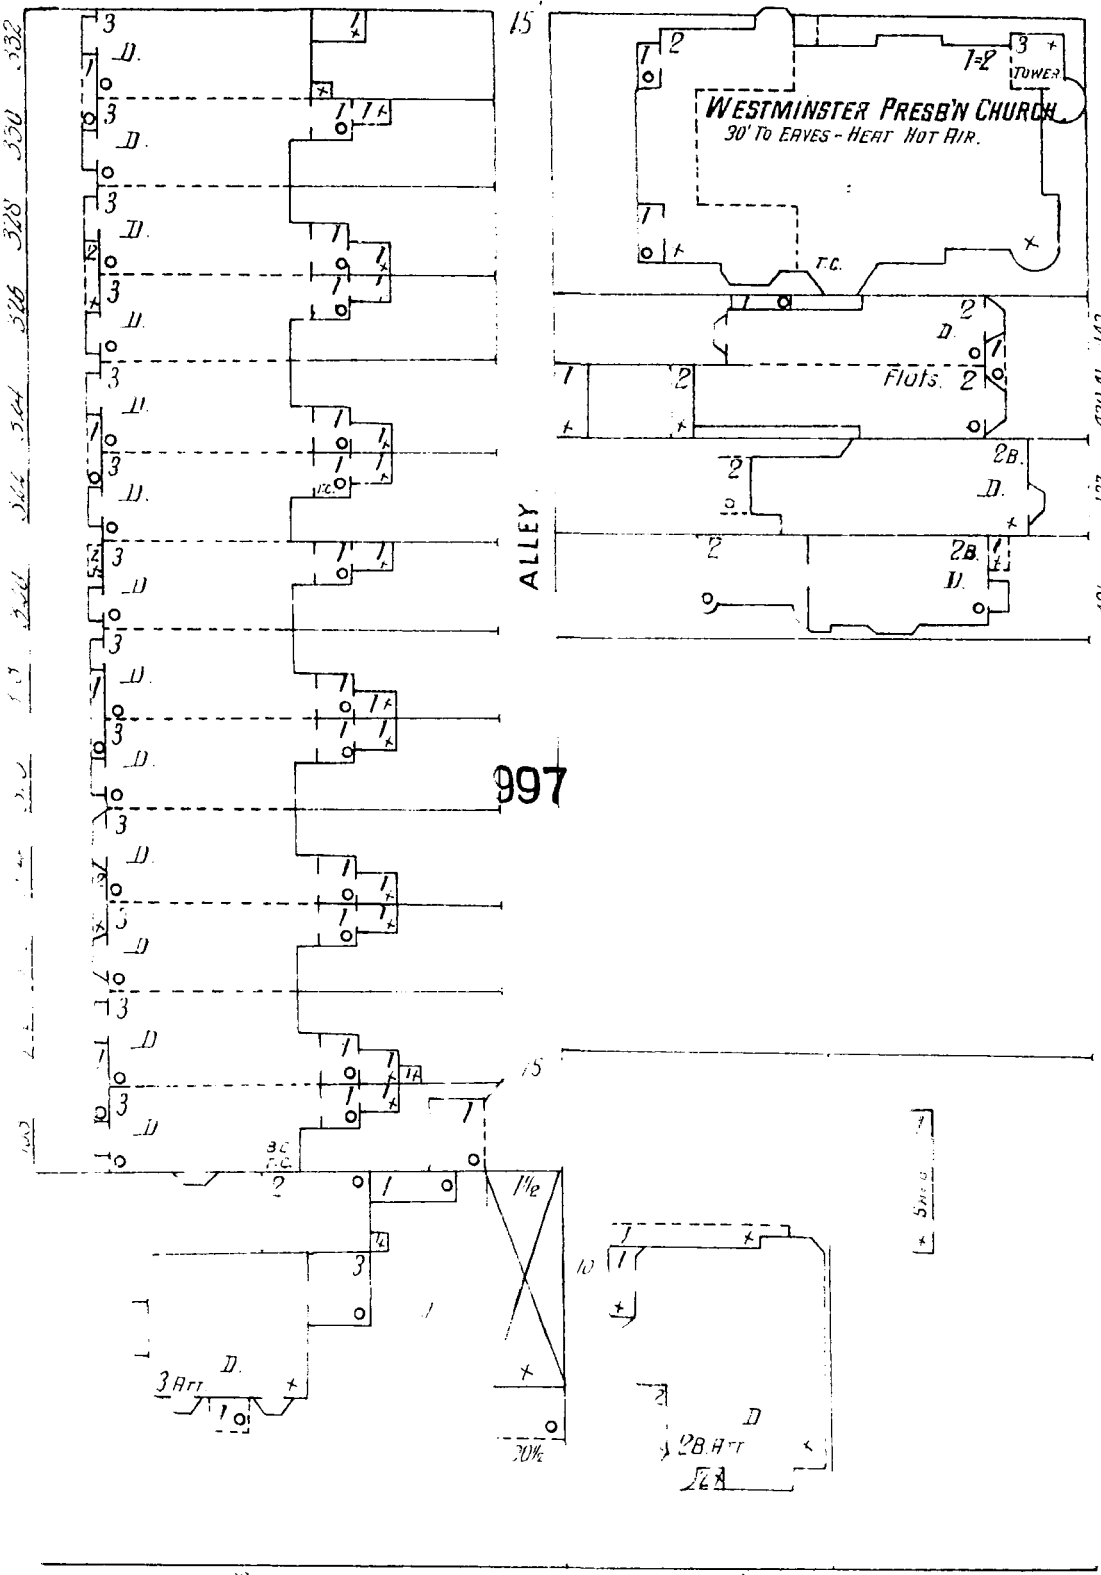

306

ST.

WEBSTER

68 1/2 ft wide.

68 1/2 ft wide.

ST.

35

BUCHANAN

33

WALLER

HAIGHT

LAGUNA

ST.

268

ROSE AV.

Scale of Feet.