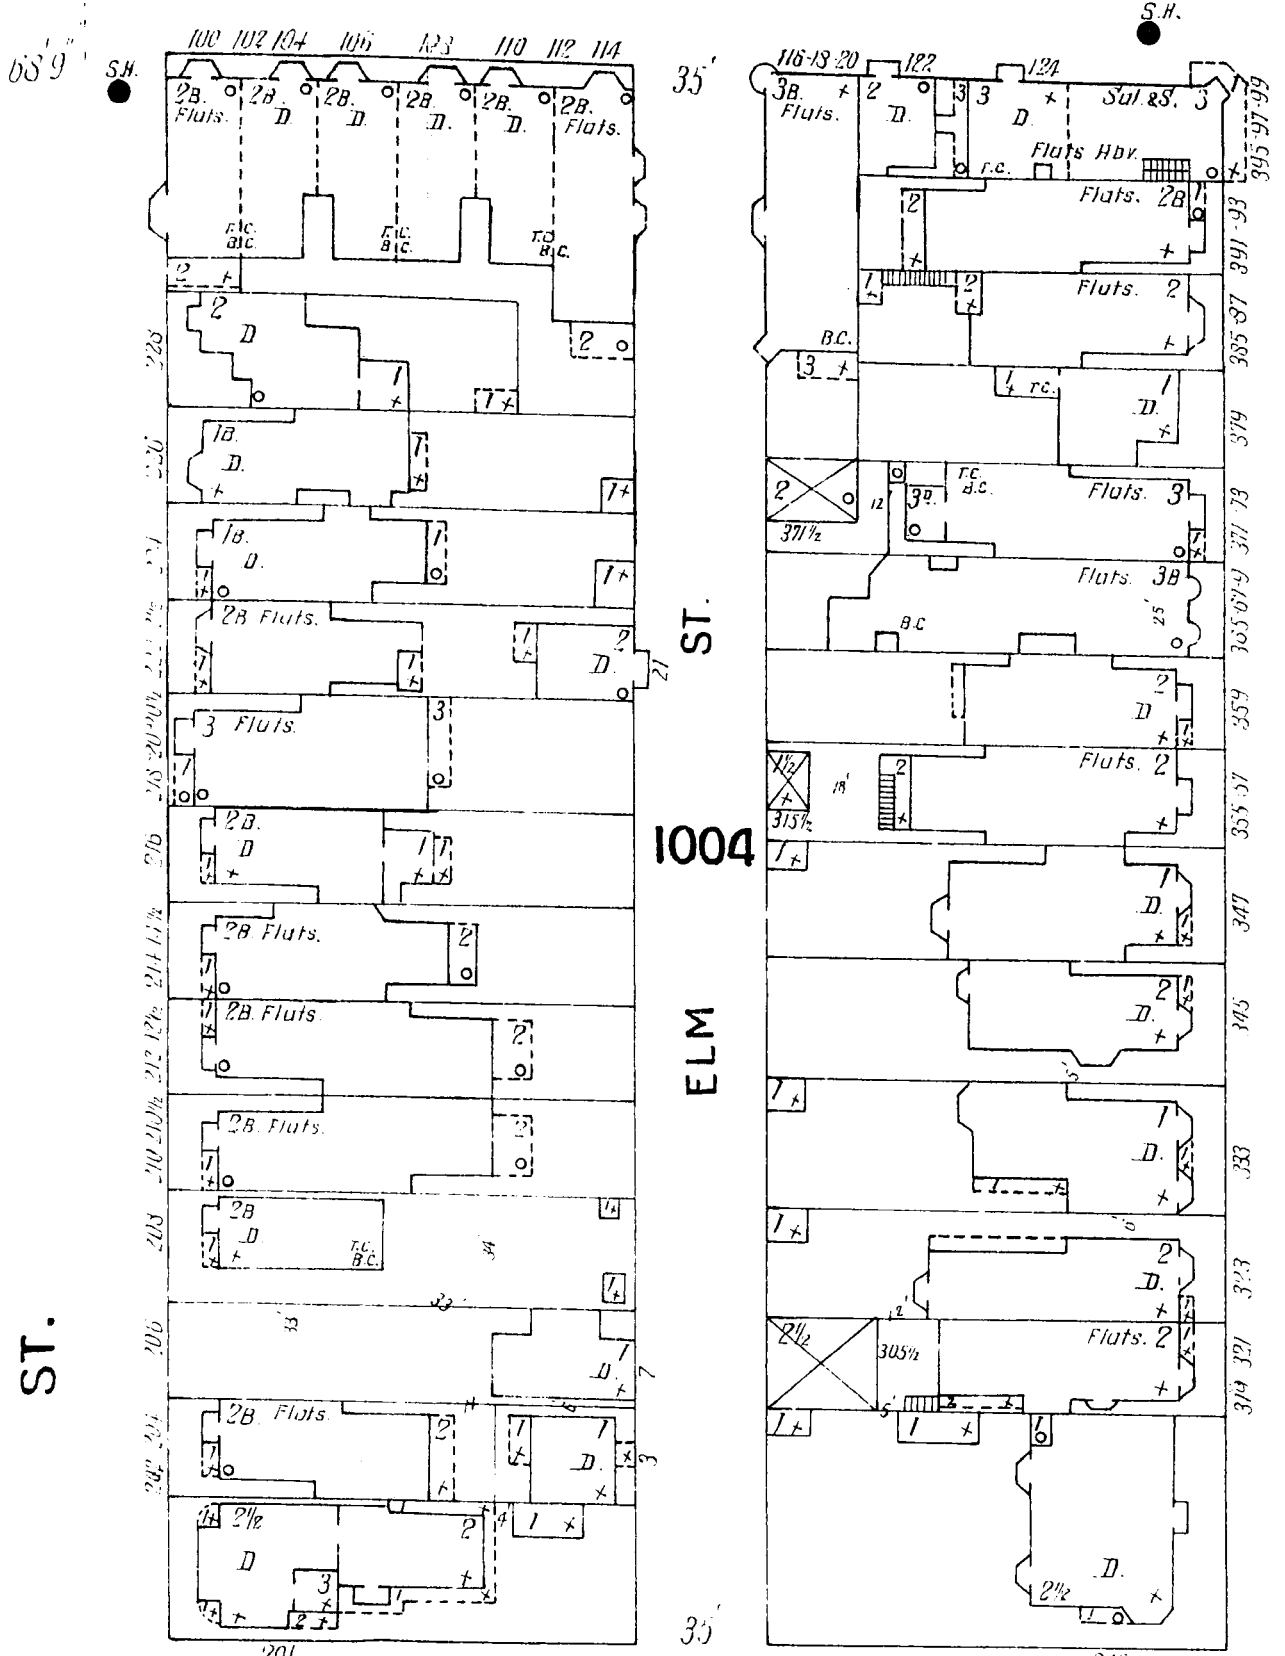

306

ST.

WEBSTER

68 1/2 ft wide.

68 1/2 ft wide.

ST.

35

BUCHANAN

33

WALLER

HAIGHT

LAGUNA

ST.

268

ROSE AV.

Scale of Feet.