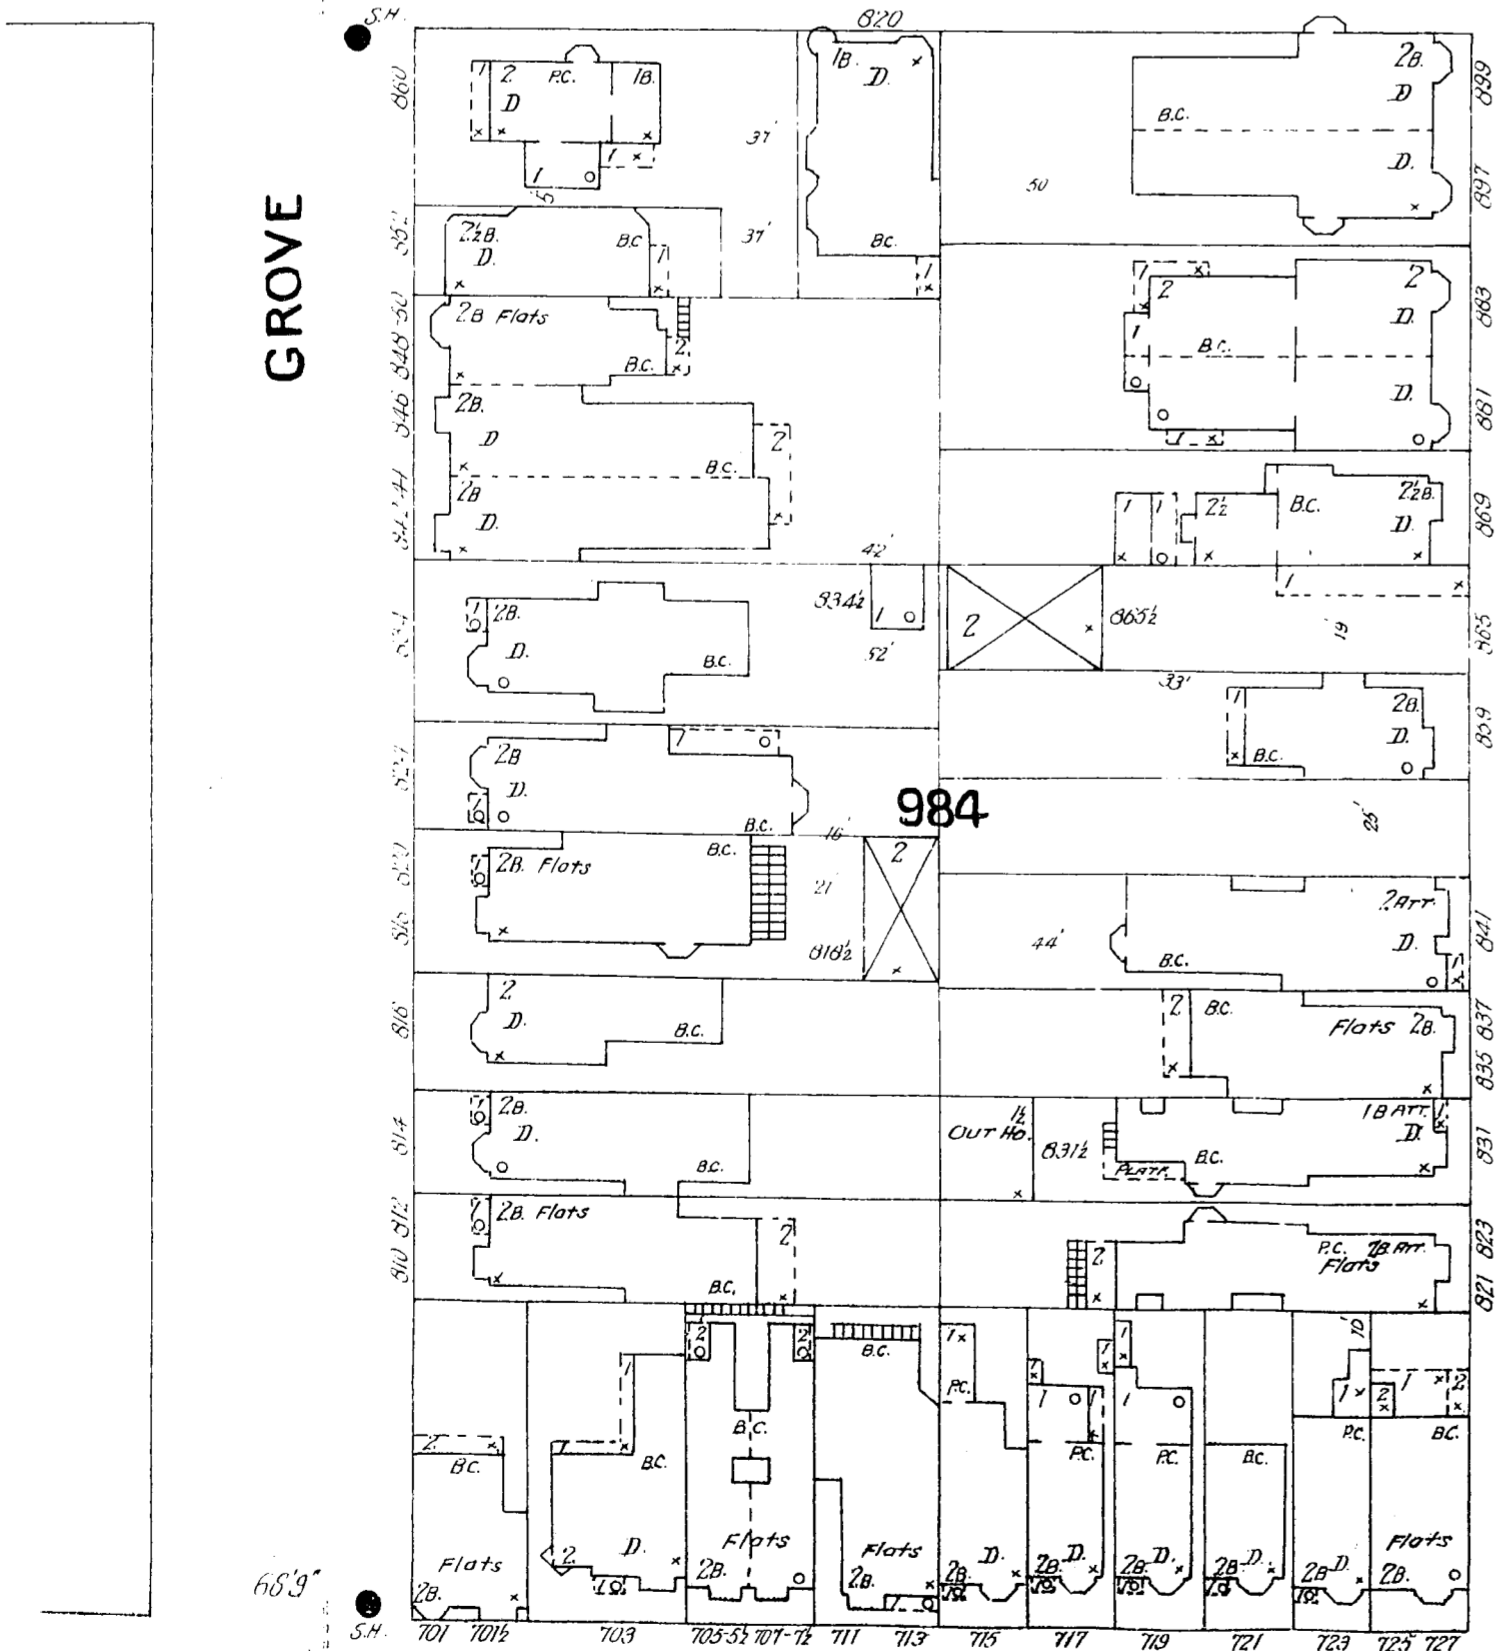

STEINER

ST.

68'9" wide

FILLMORE

GROVE

WEBSTER

78'9" wide

ST.