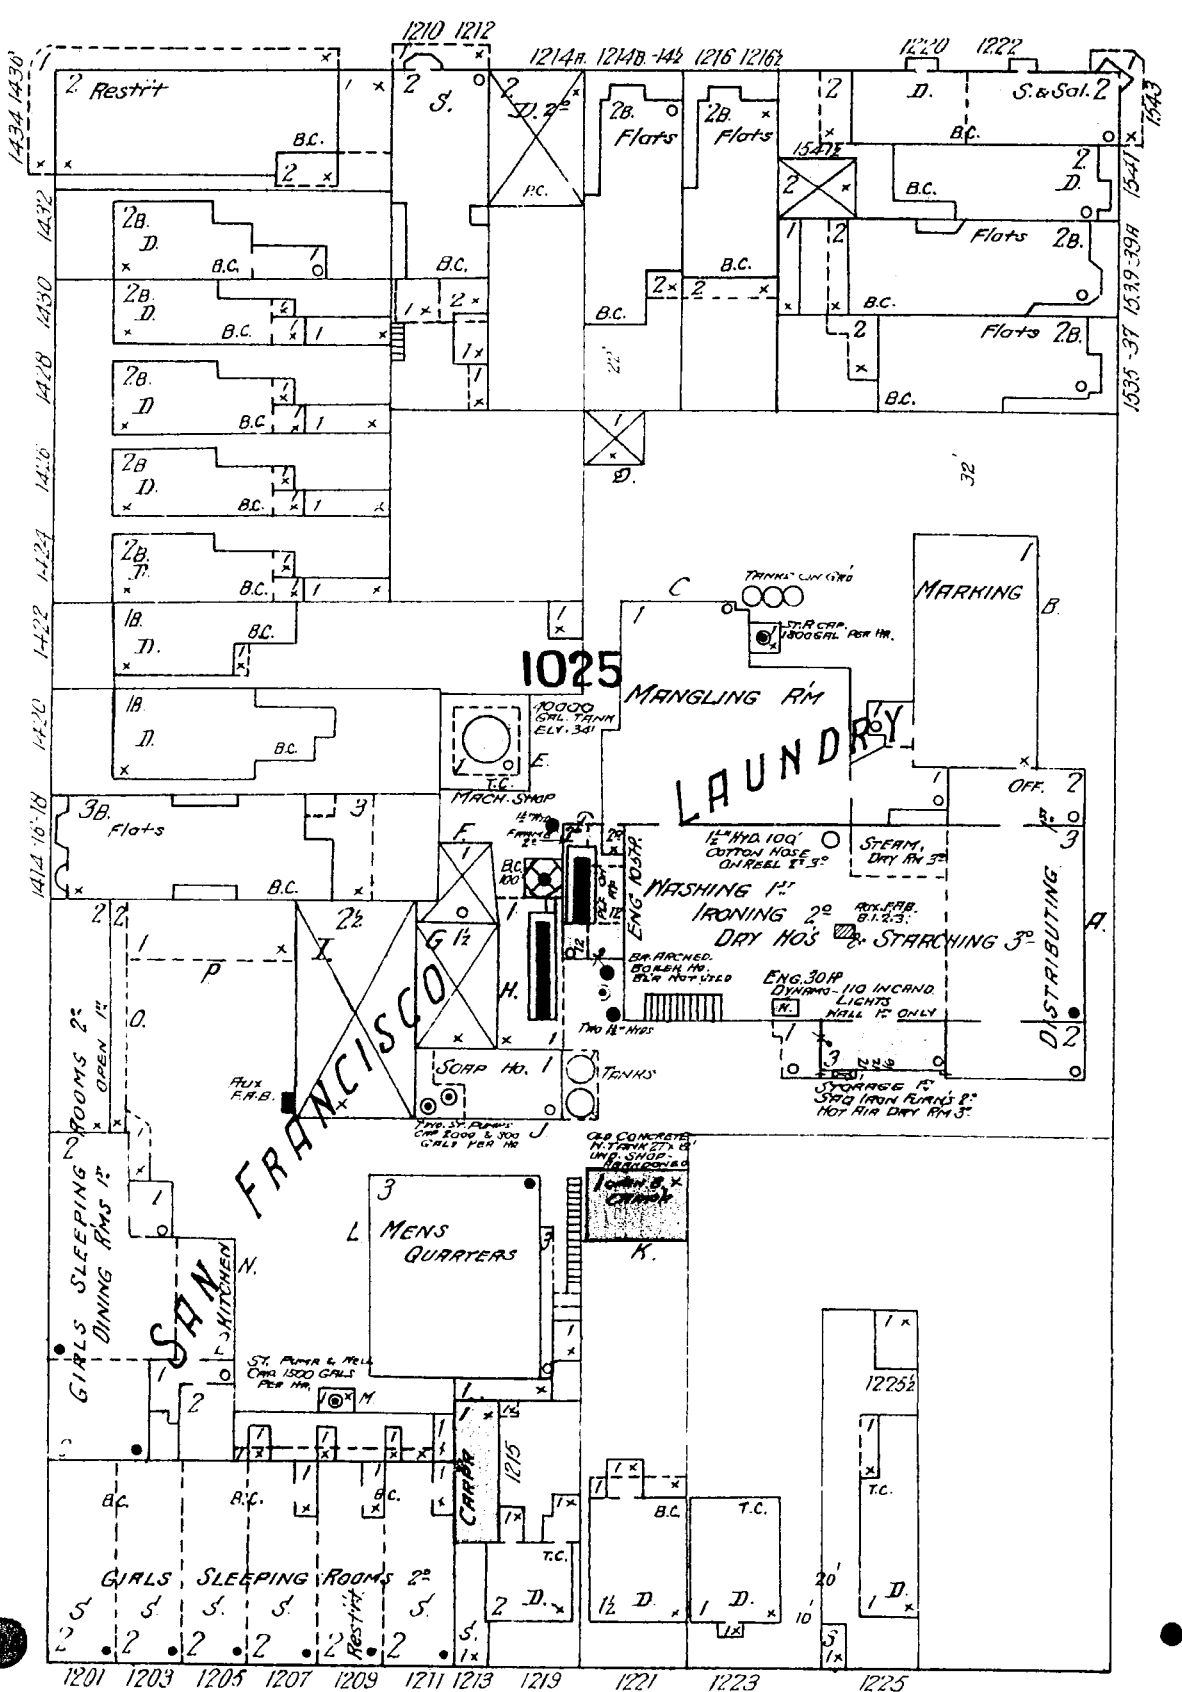

311

SAN FRANCISCO LAUNDRY

TWO NIGHT MATCHMEN
MOS & TRAVIS CONVD TO DRY MAINS
MOS & ROSE AS SLOOM - ALSO
30" H RUBBER ROSE IN BRST

333

STEINER

ST.

68' ft wide

38' ft wide

FILLMORE

310

289

ST.

WEBSTER