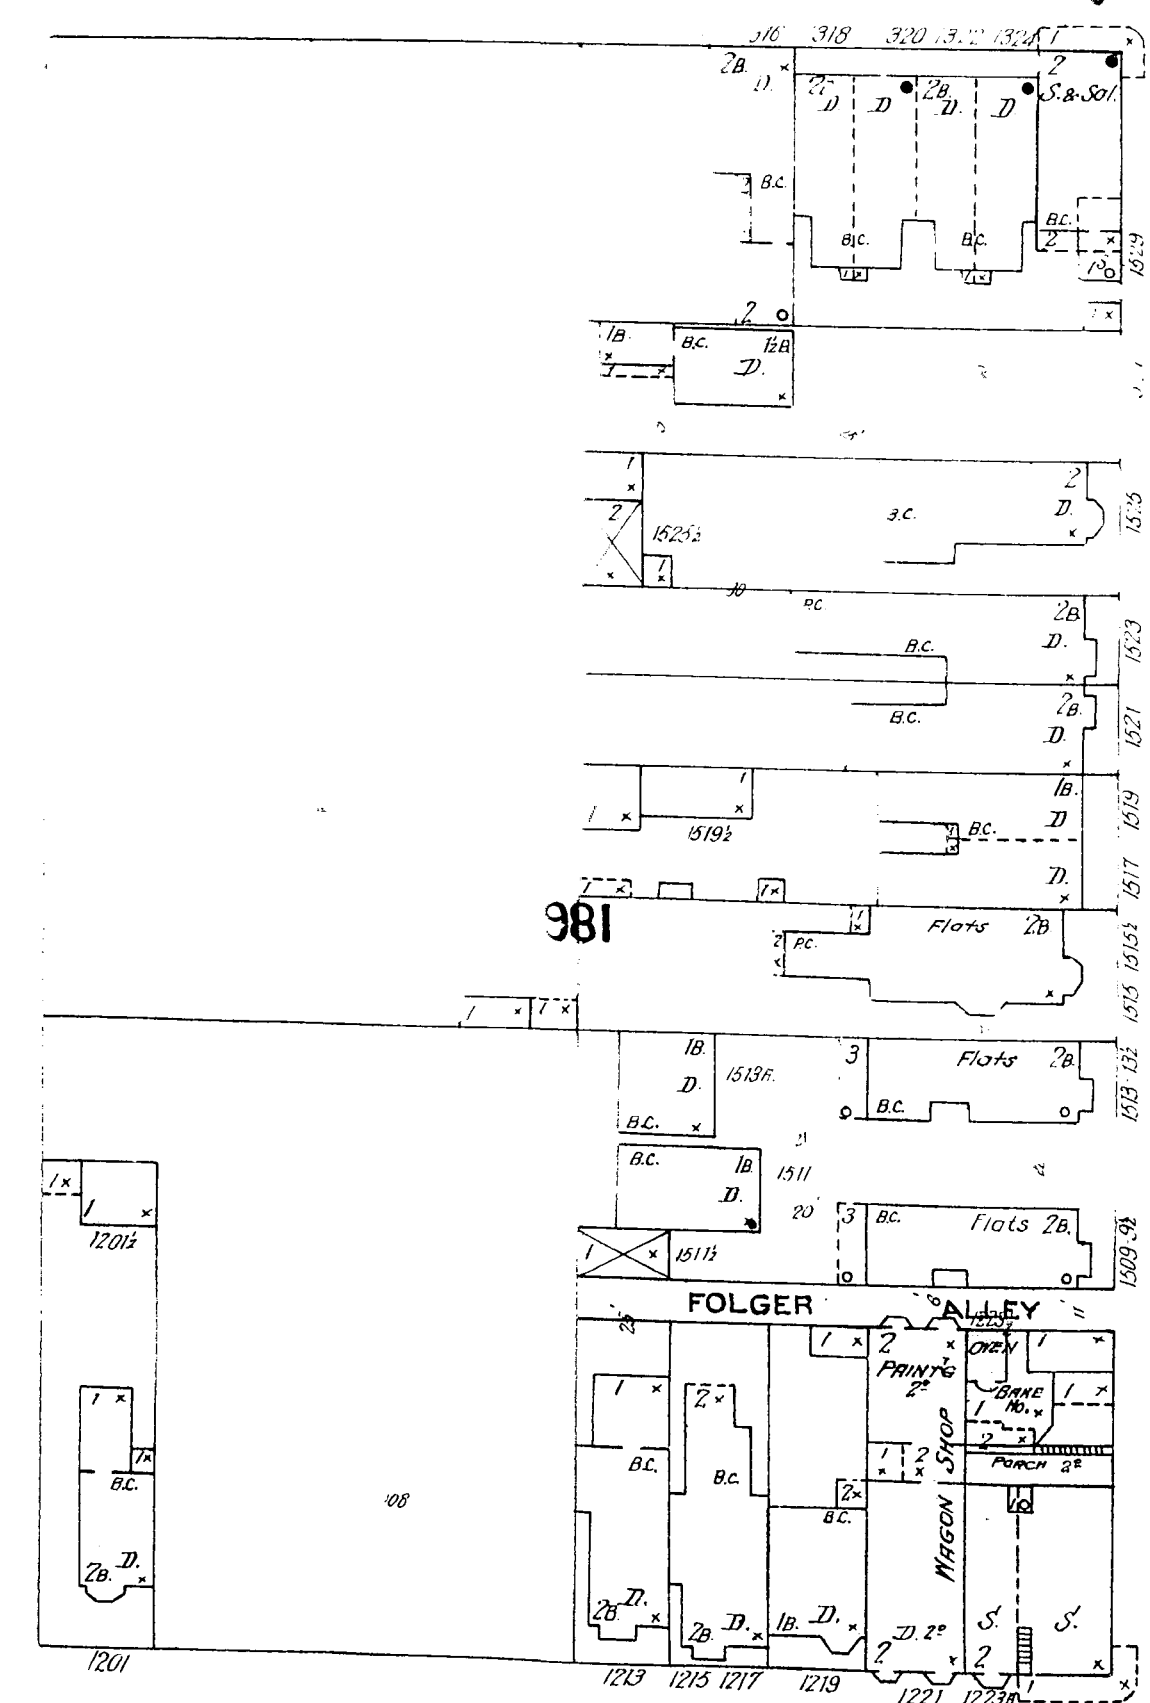

311

SAN FRANCISCO LAUNDRY

TWO NIGHT MATCHMEN
MOS & TRAVIS CONVD TO DRY MAINS
MOS & ROSE AS SLOOM - ALSO
30" H RUBBER ROSE IN BRST

333

STEINER

ST.

68' ft wide

38' ft wide

FILLMORE

310

289

ST.

WEBSTER