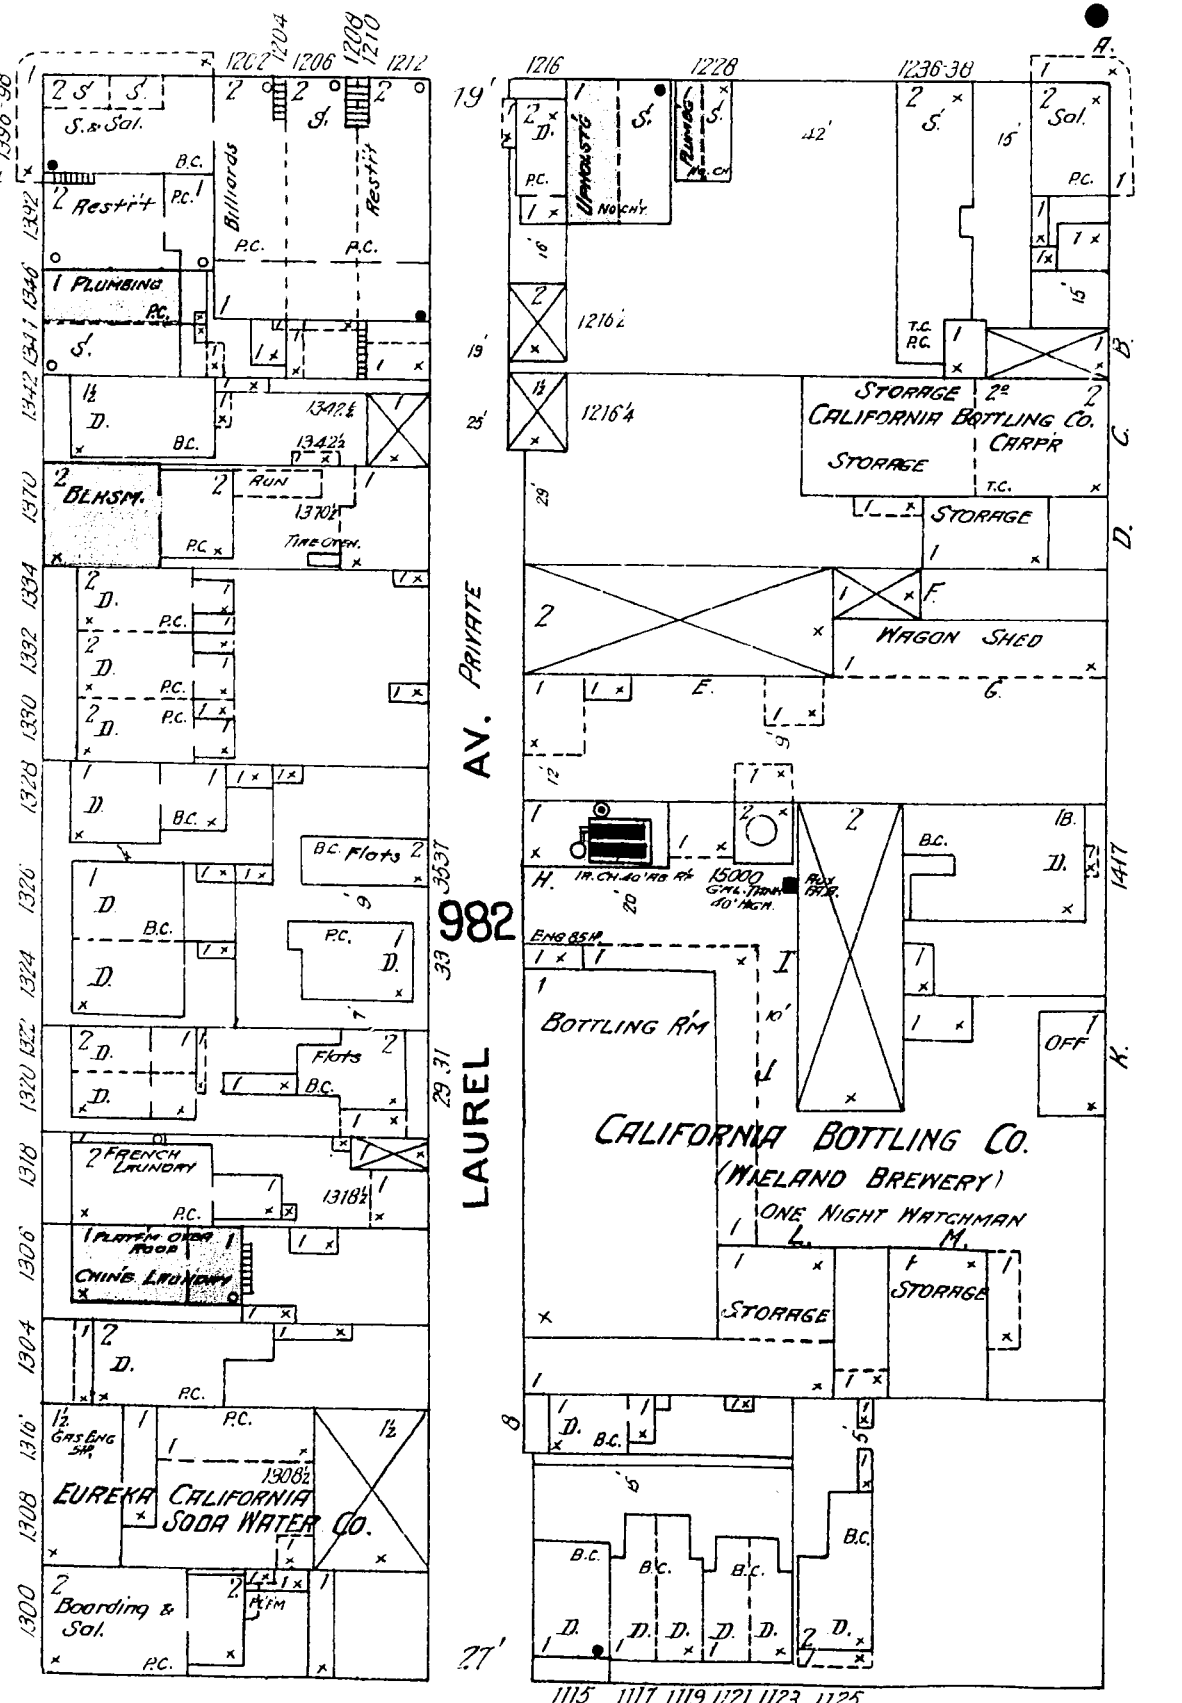

311

SAN FRANCISCO LAUNDRY

TWO NIGHT MATCHMEN
MOS & TRAVIS CONVD TO DRY MAINS
MOS & ROSE AS SLOOM - ALSO
30" H RUBBER ROSE IN BRST

333

STEINER

ST.

68' ft wide

38' ft wide

FILLMORE

310

289

ST.

WEBSTER