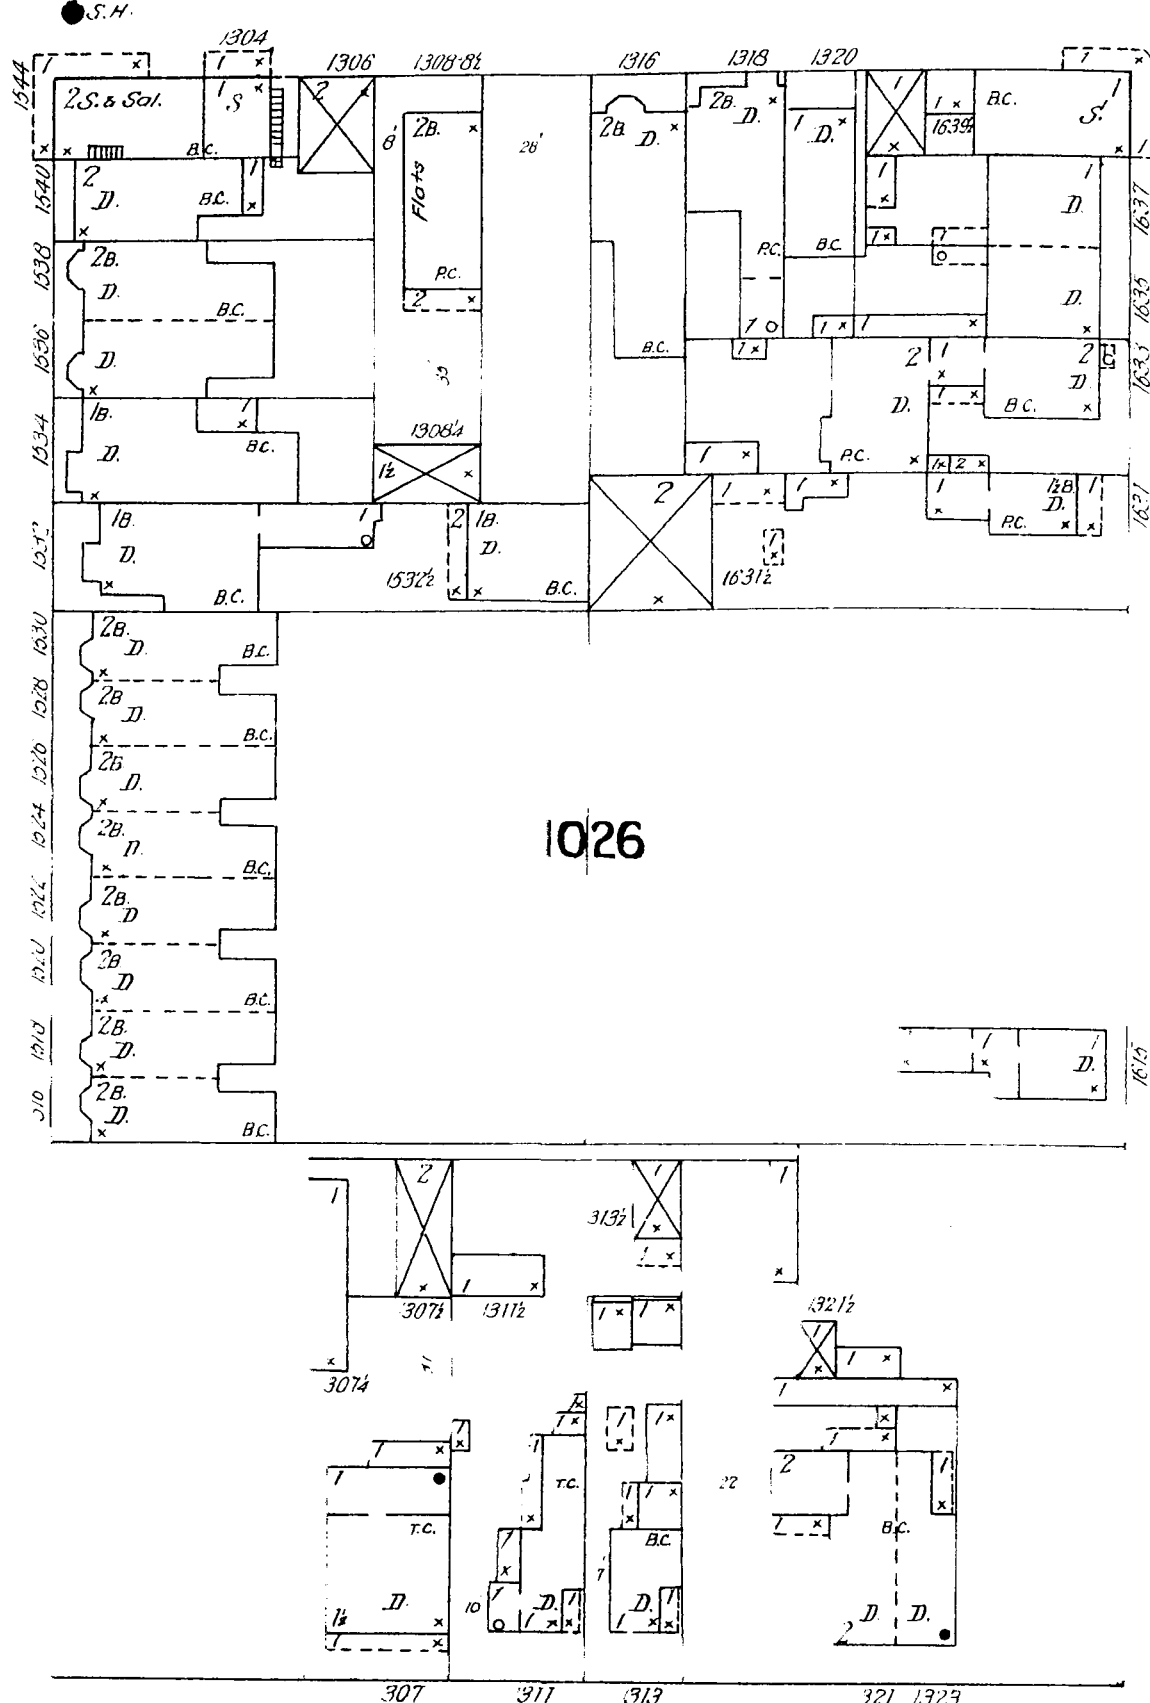

311

SAN FRANCISCO LAUNDRY

TWO NIGHT MATCHMEN
MOS & TRAVIS CONVD TO DRY MAINS
MOS & ROSE AS SLOOM - ALSO
30" H RUBBER ROSE IN BRST

333

STEINER

ST.

68' ft wide

38' ft wide

FILLMORE

310

289

ST.

WEBSTER