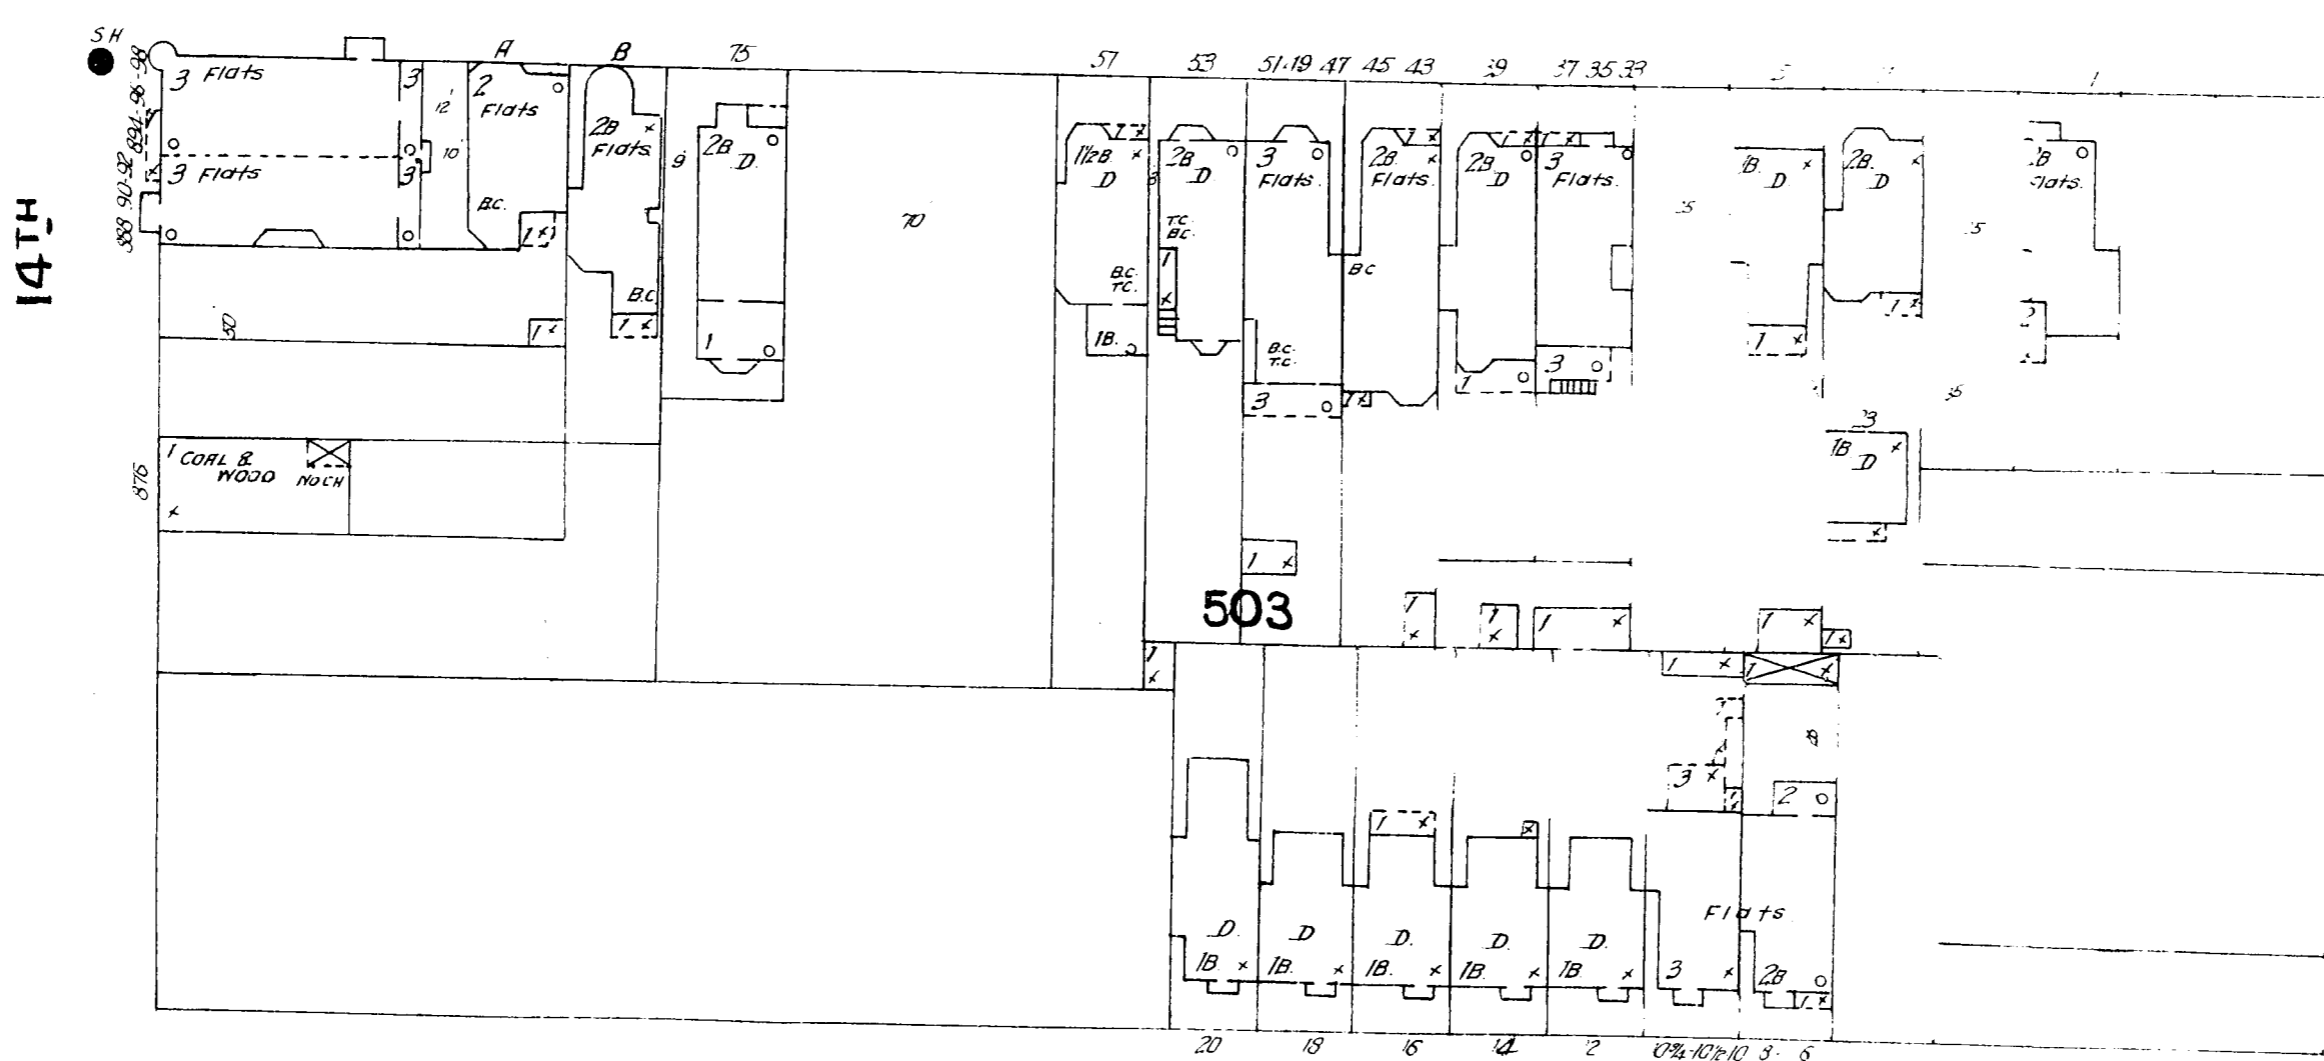

ST.

GERMAN HOSPITAL
NIGHT WATCHMAN - LIGHTS GAS - HEAT STERN
THREE F.R TEL. BONES ON GROUNDS
FIREMANS CONND WITH CITY WATER & TRANKS
NINE 2 HDS, 50' HOSE ON REEL ATT'D TO EACH
500' 2 HOSE IN ALL

NOE

WALTER

Scale of Feet. 0 50 100 150

3

328

SANCHEZ

STEINER