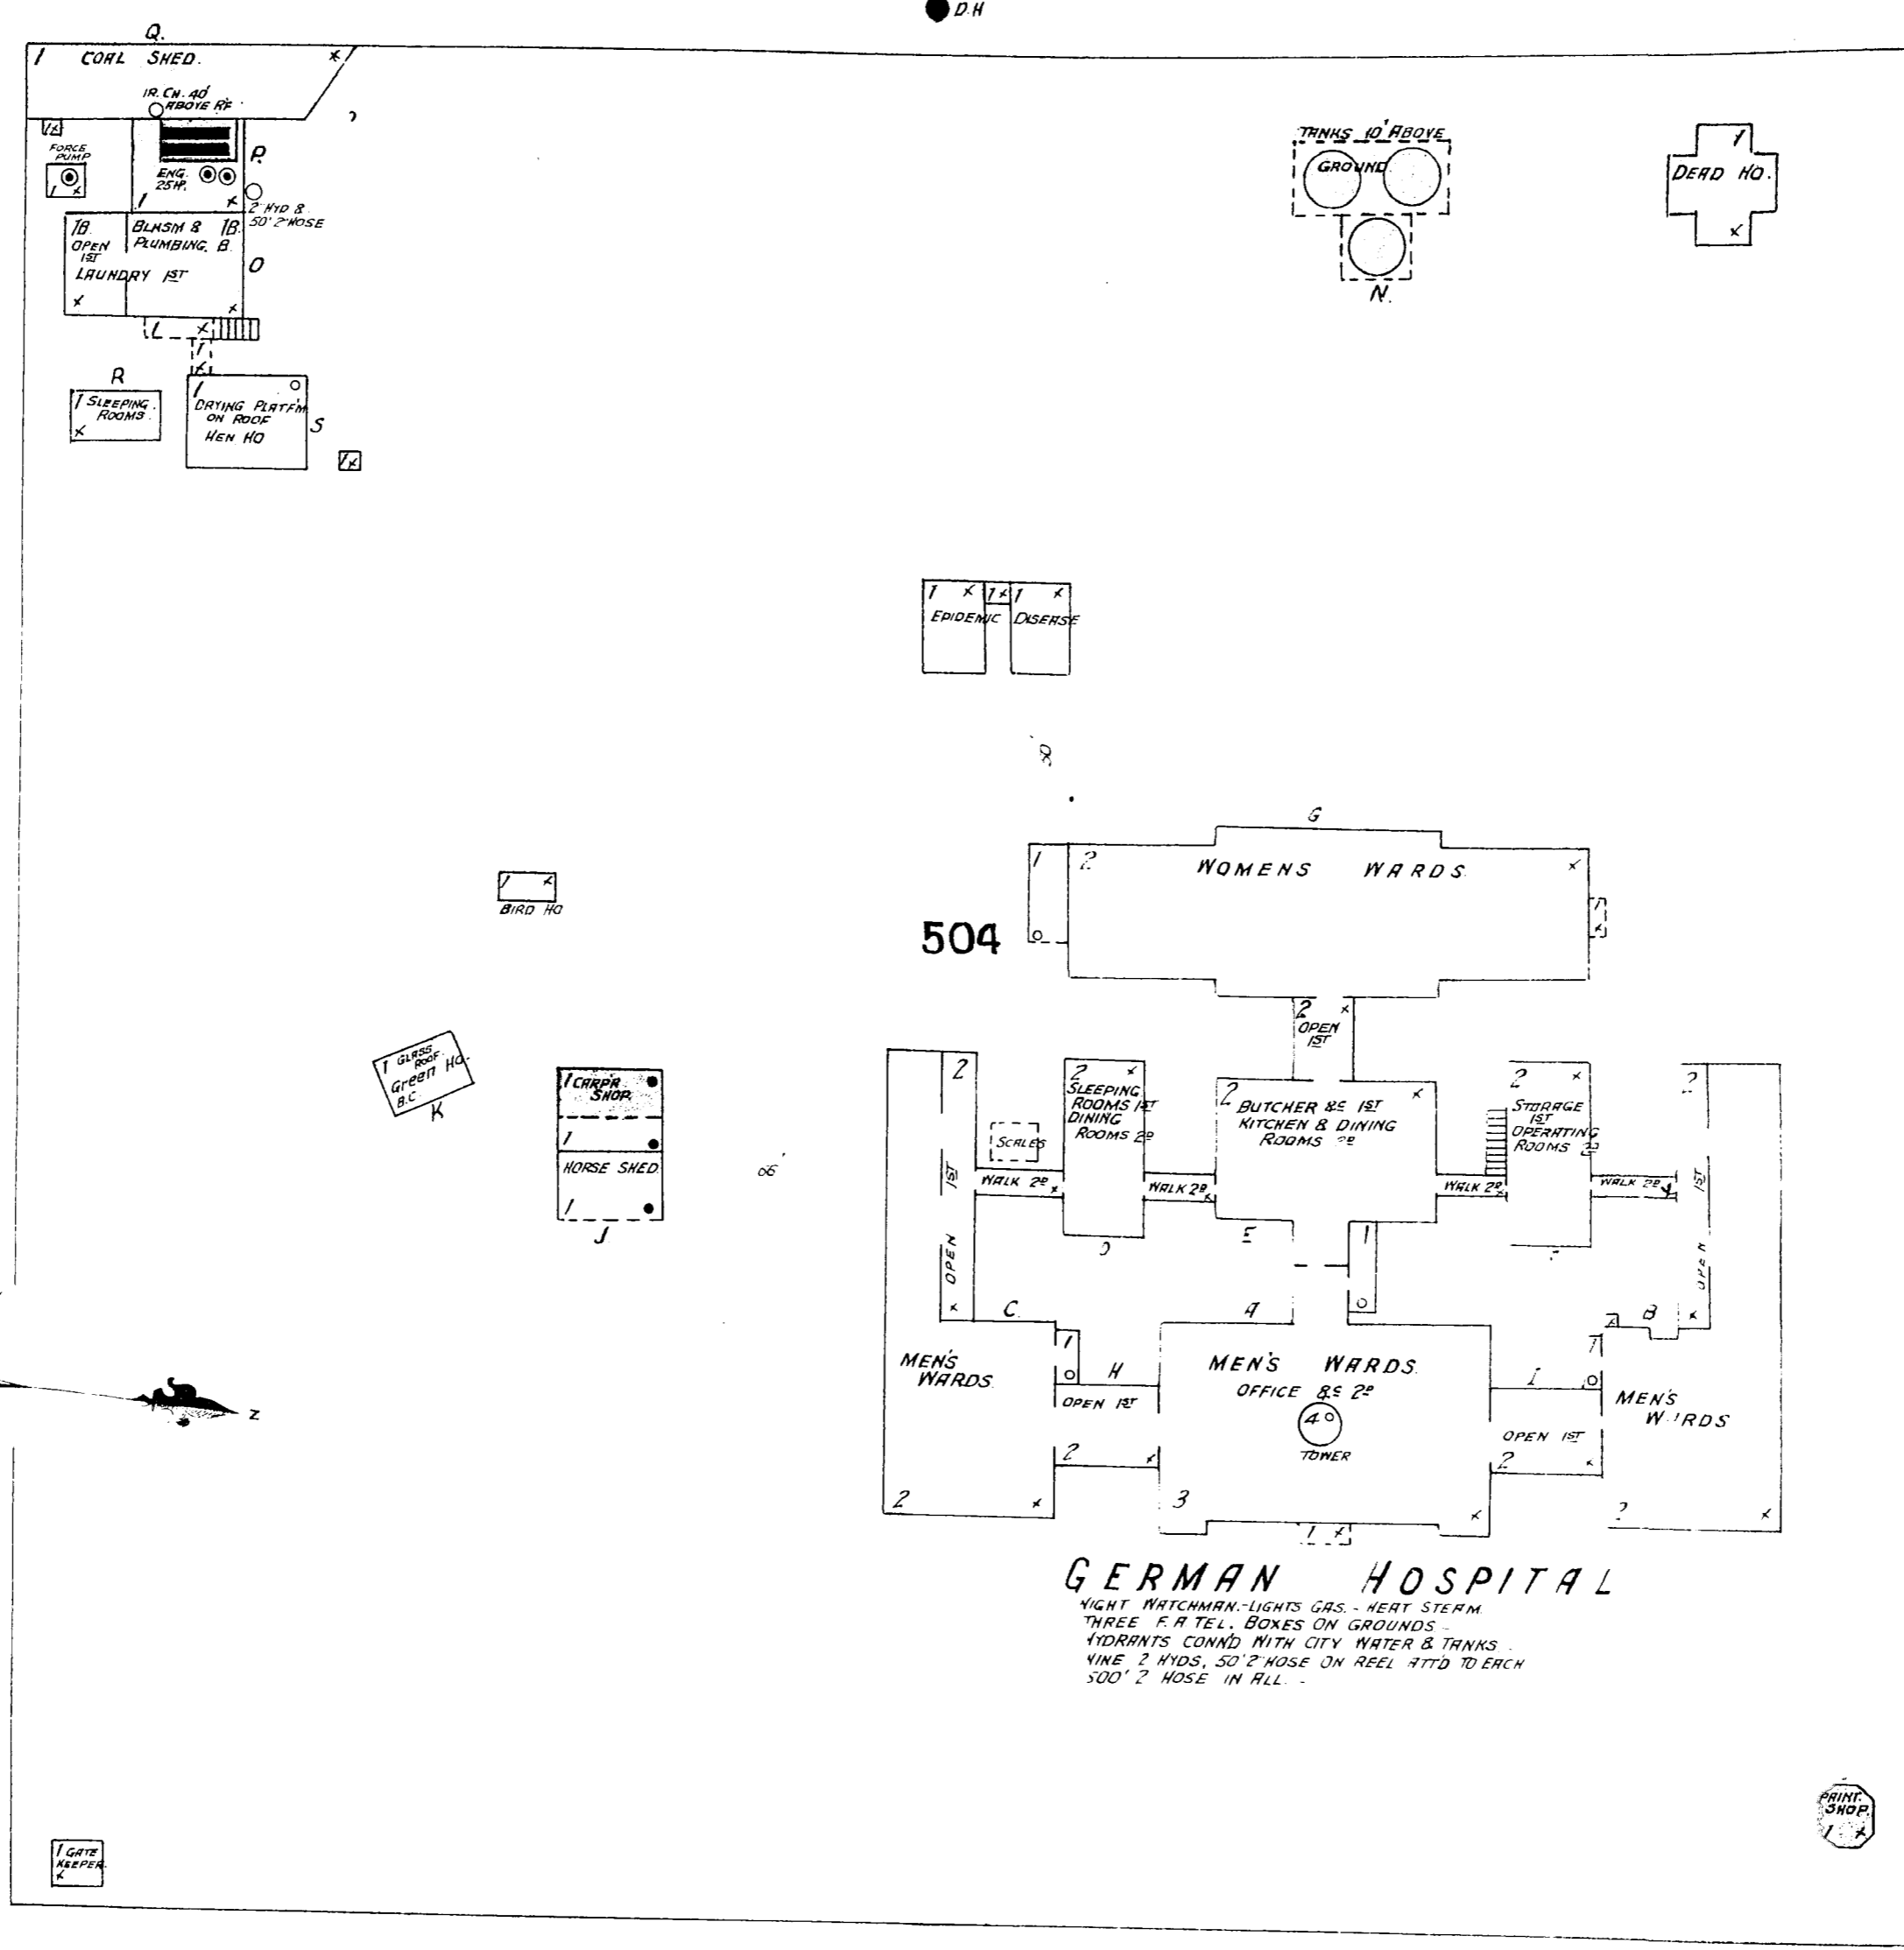

ST.

GERMAN HOSPITAL
NIGHT WATCHMAN - LIGHTS GAS - HEAT STERN
THREE F.R TEL. BONES ON GROUNDS
FIREMANS CONND WITH CITY WATER & TRANKS
NINE 2 HDS, 50' HOSE ON REEL ATT'D TO EACH
500' 2 HOSE IN ALL

NOE

WALTER

Scale of Feet. 0 50 100 150

3

328

SANCHEZ

STEINER