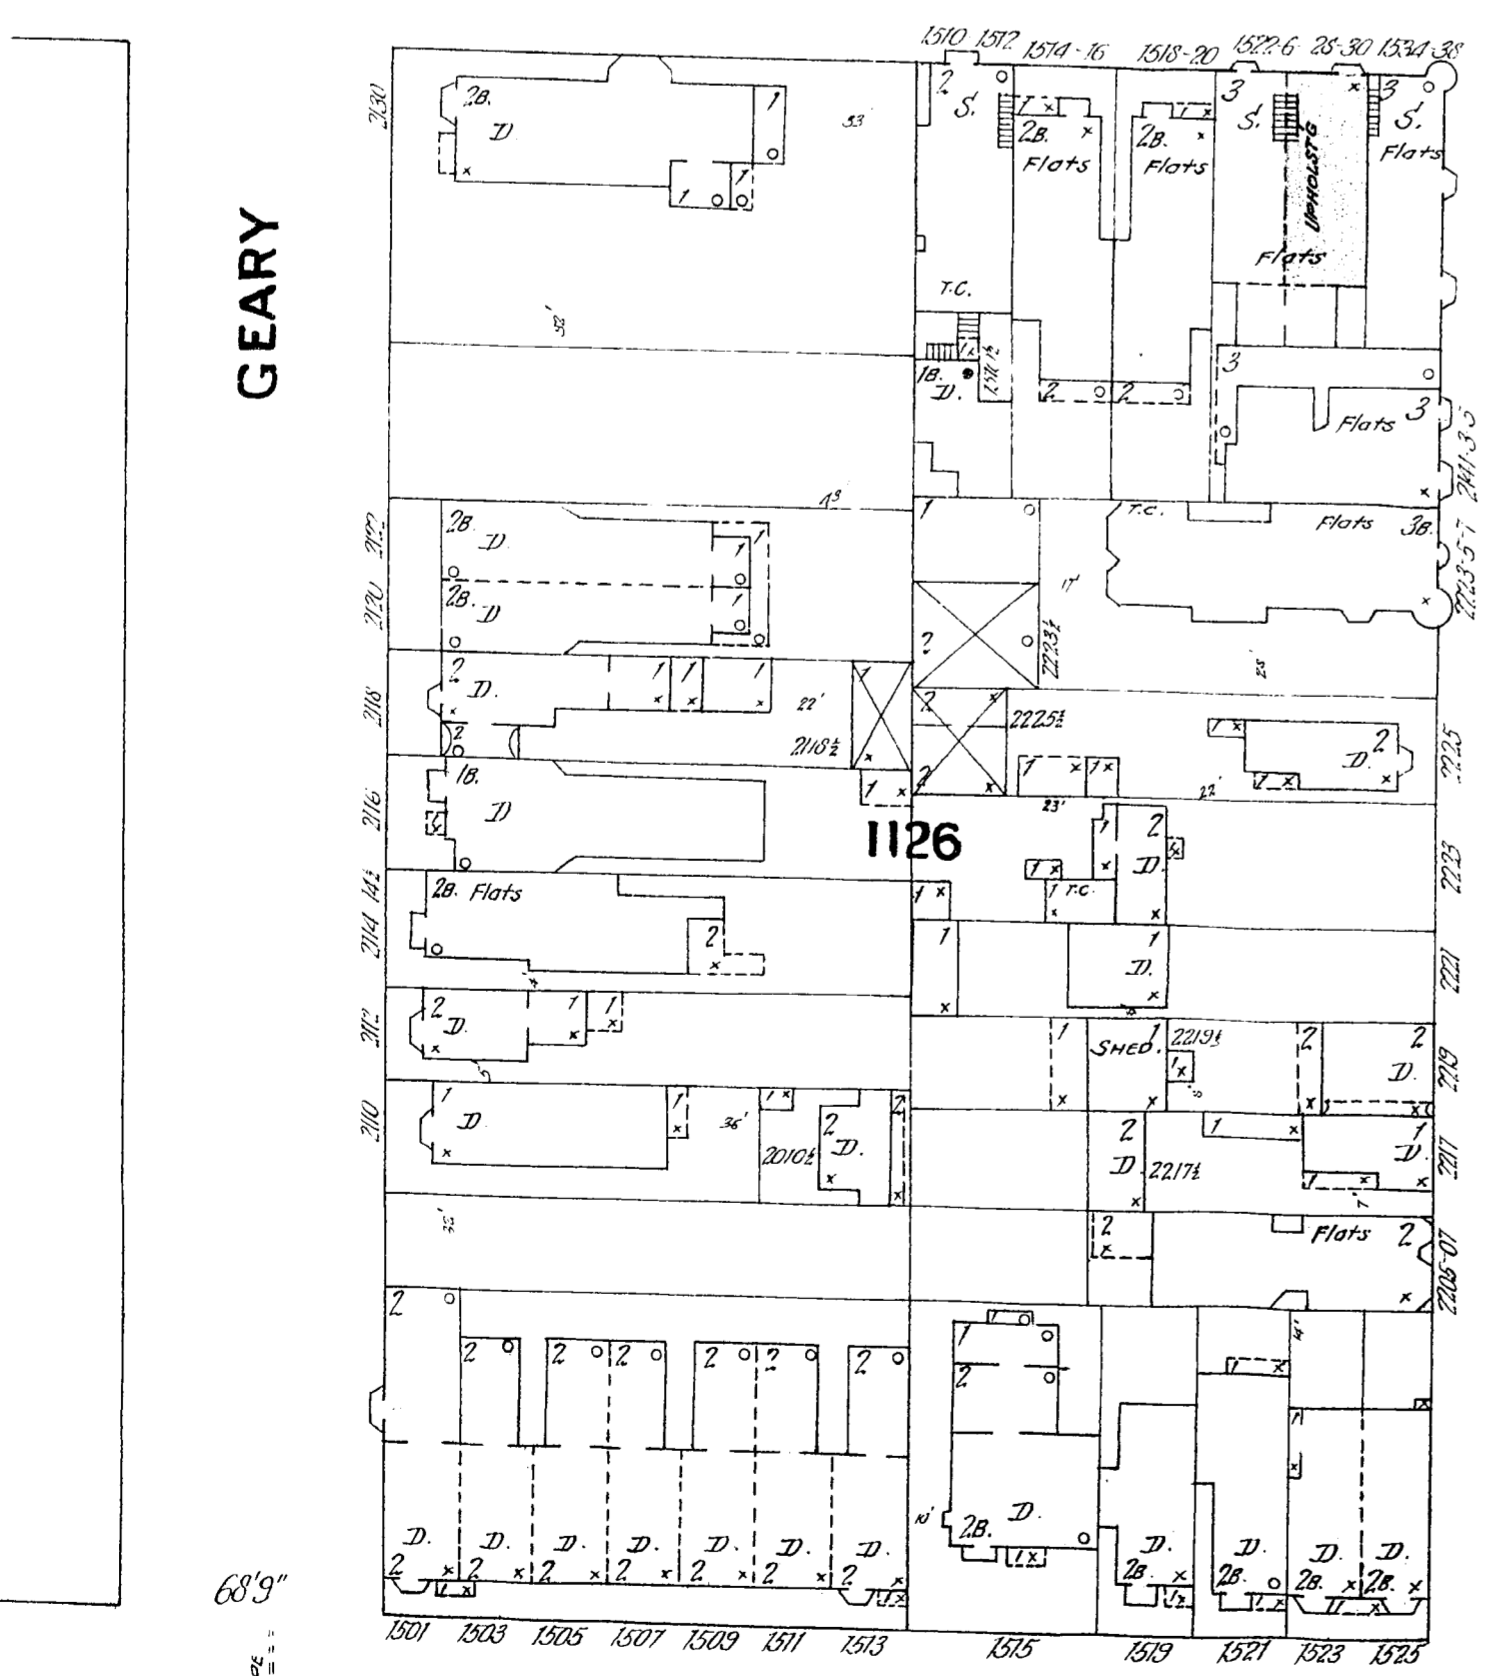

BRODERICK

ST.

600 ft wide

32 1/2 ft wide

354

DEVISADERO

355

POST

SUILEN

SUTTER

SCOTT

ST.

HAMILTON SQUARE

335

Scale of Feet.