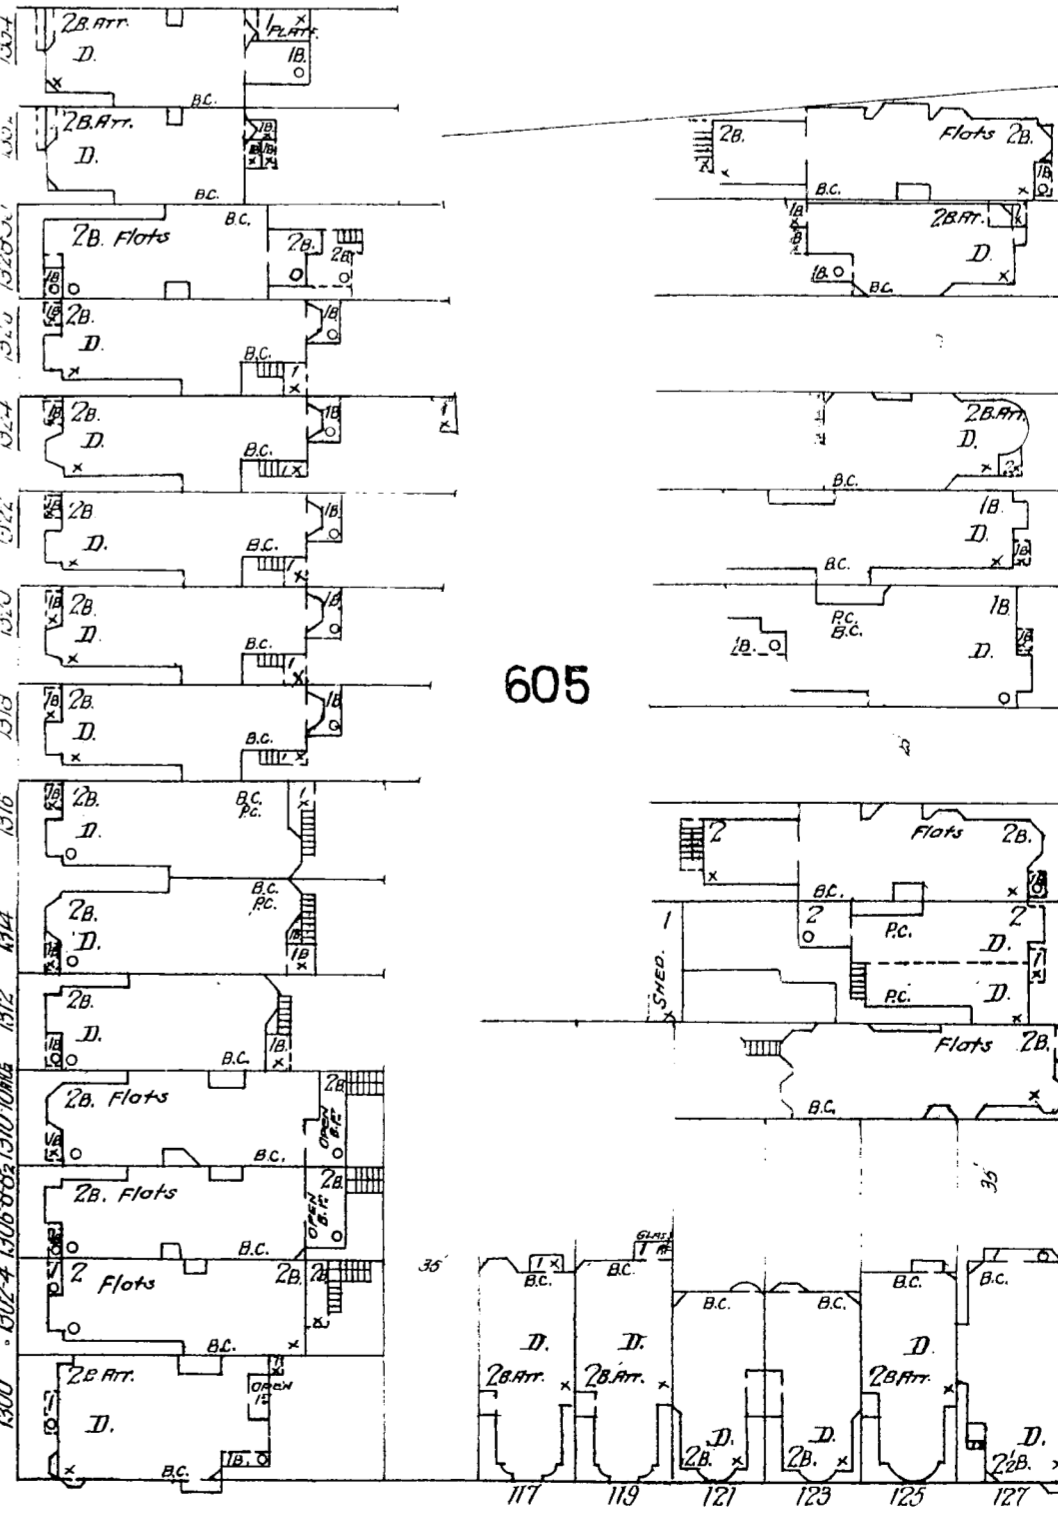

689 ft wide

655

BRODERICK

HAIGHT

CENTRAL

604

PAGE

AV. 689 ft wide

605

OAK

360

LYON

LYON

ST.

375

Scale of Feet.