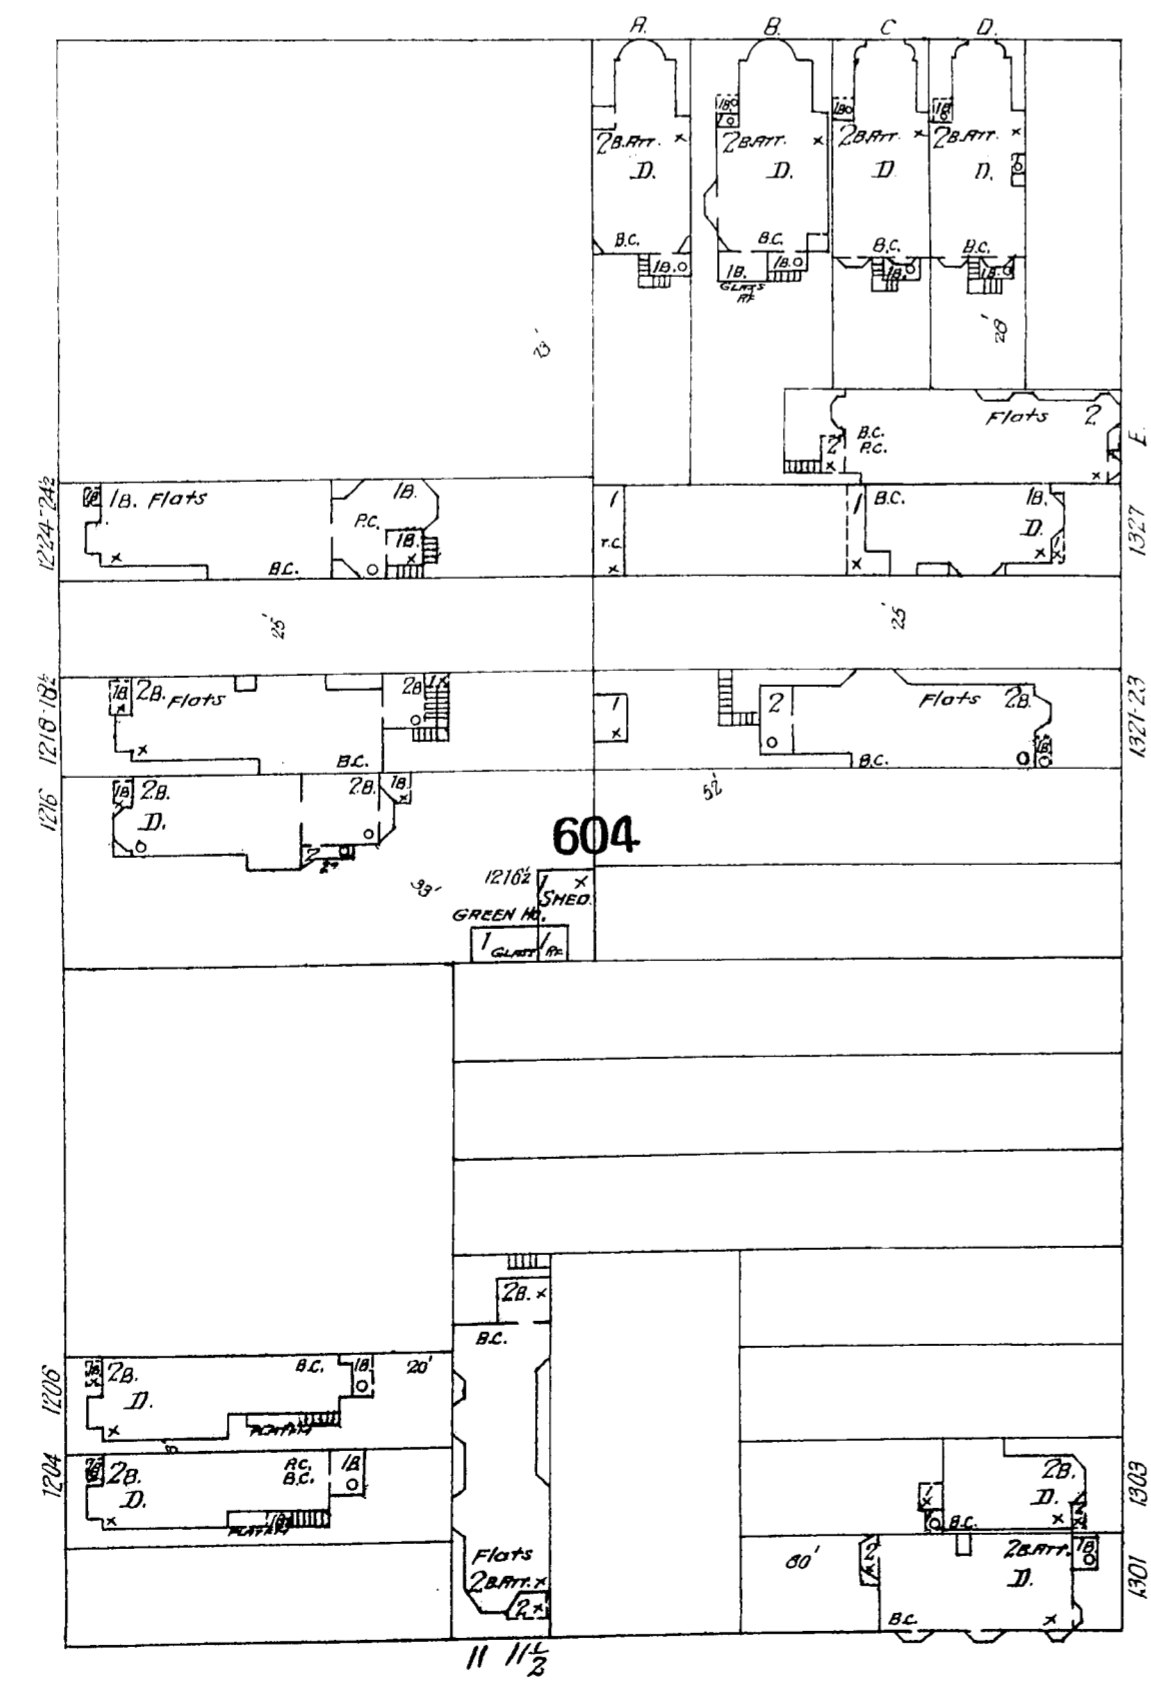

689 ft wide

655

BRODERICK

HAIGHT

CENTRAL

604

PAGE

AV. 689 ft wide

605

OAK

360

LYON

LYON

ST.

375

Scale of Feet.