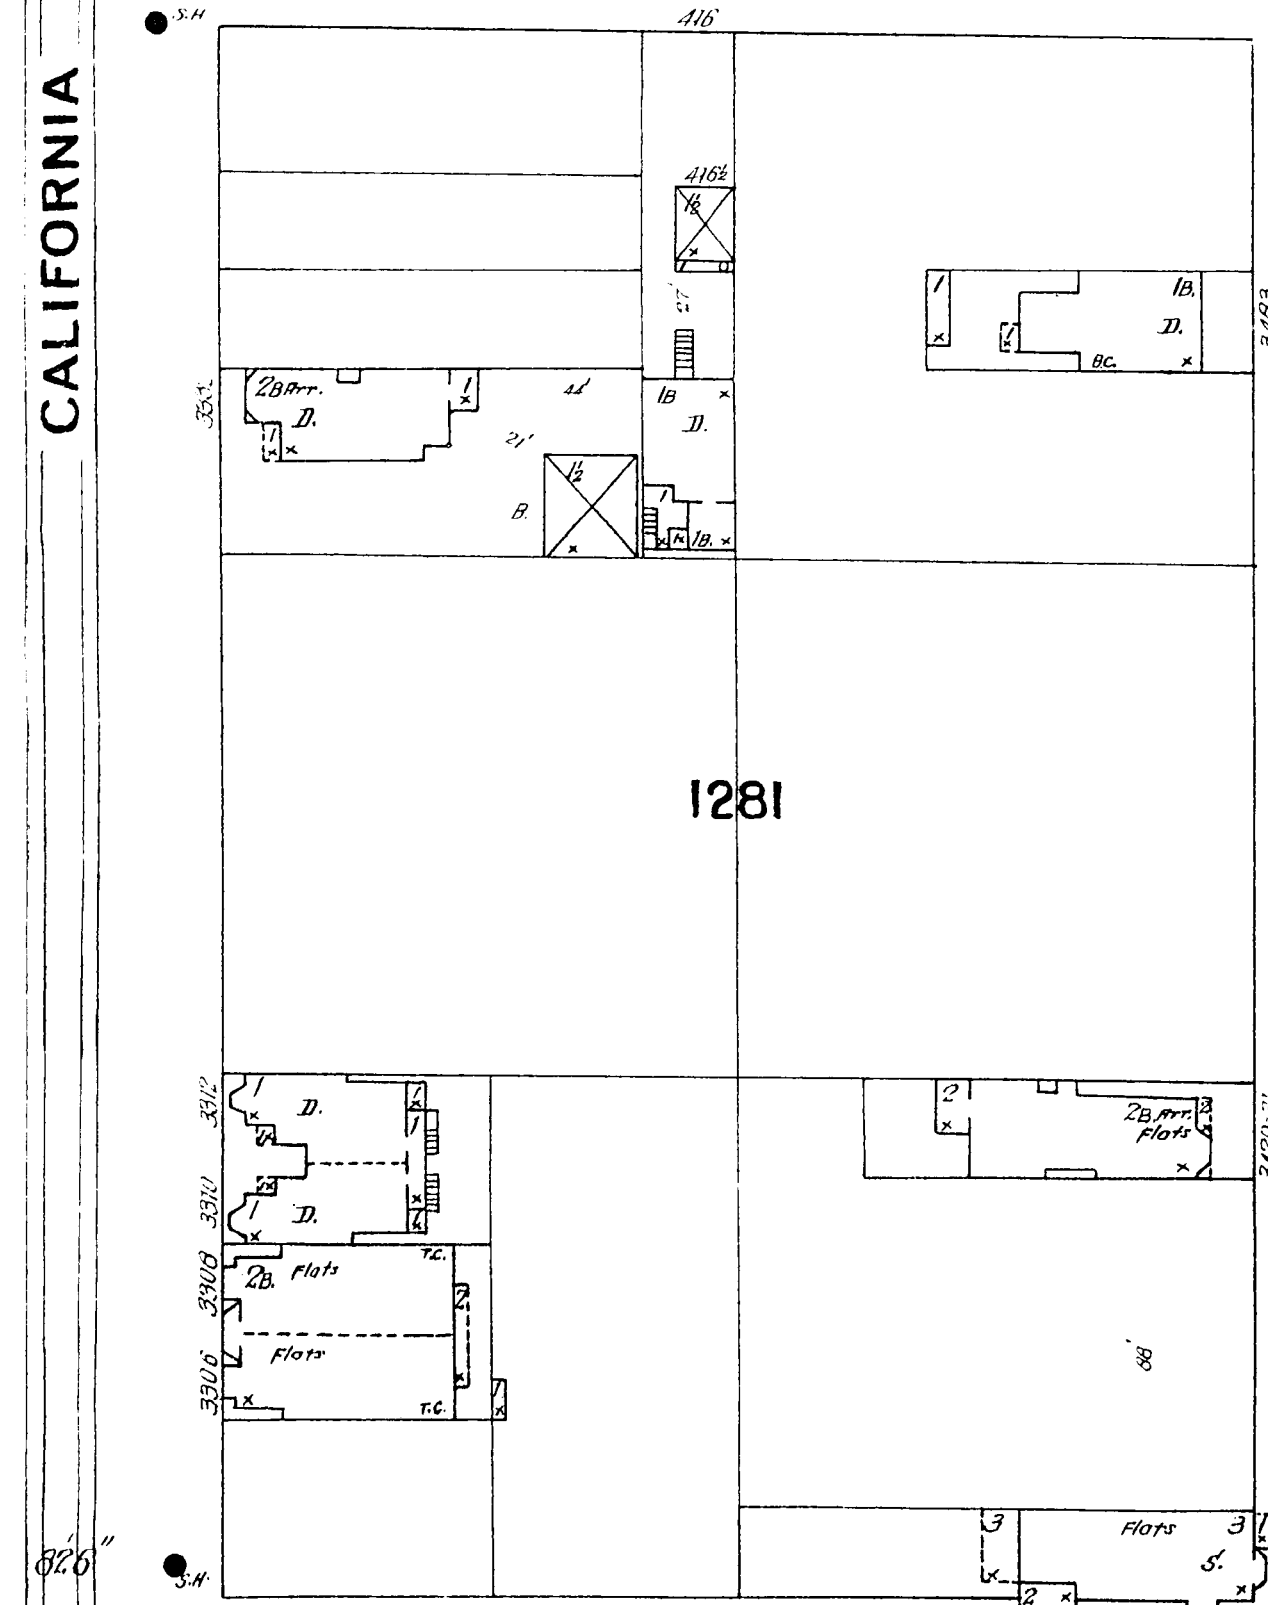

LOCUST

ST.

68' ft wide

38' ft wide

LAUREL

SACRAMENTO

CALIFORNIA

CLAY

WALNUT

ST.