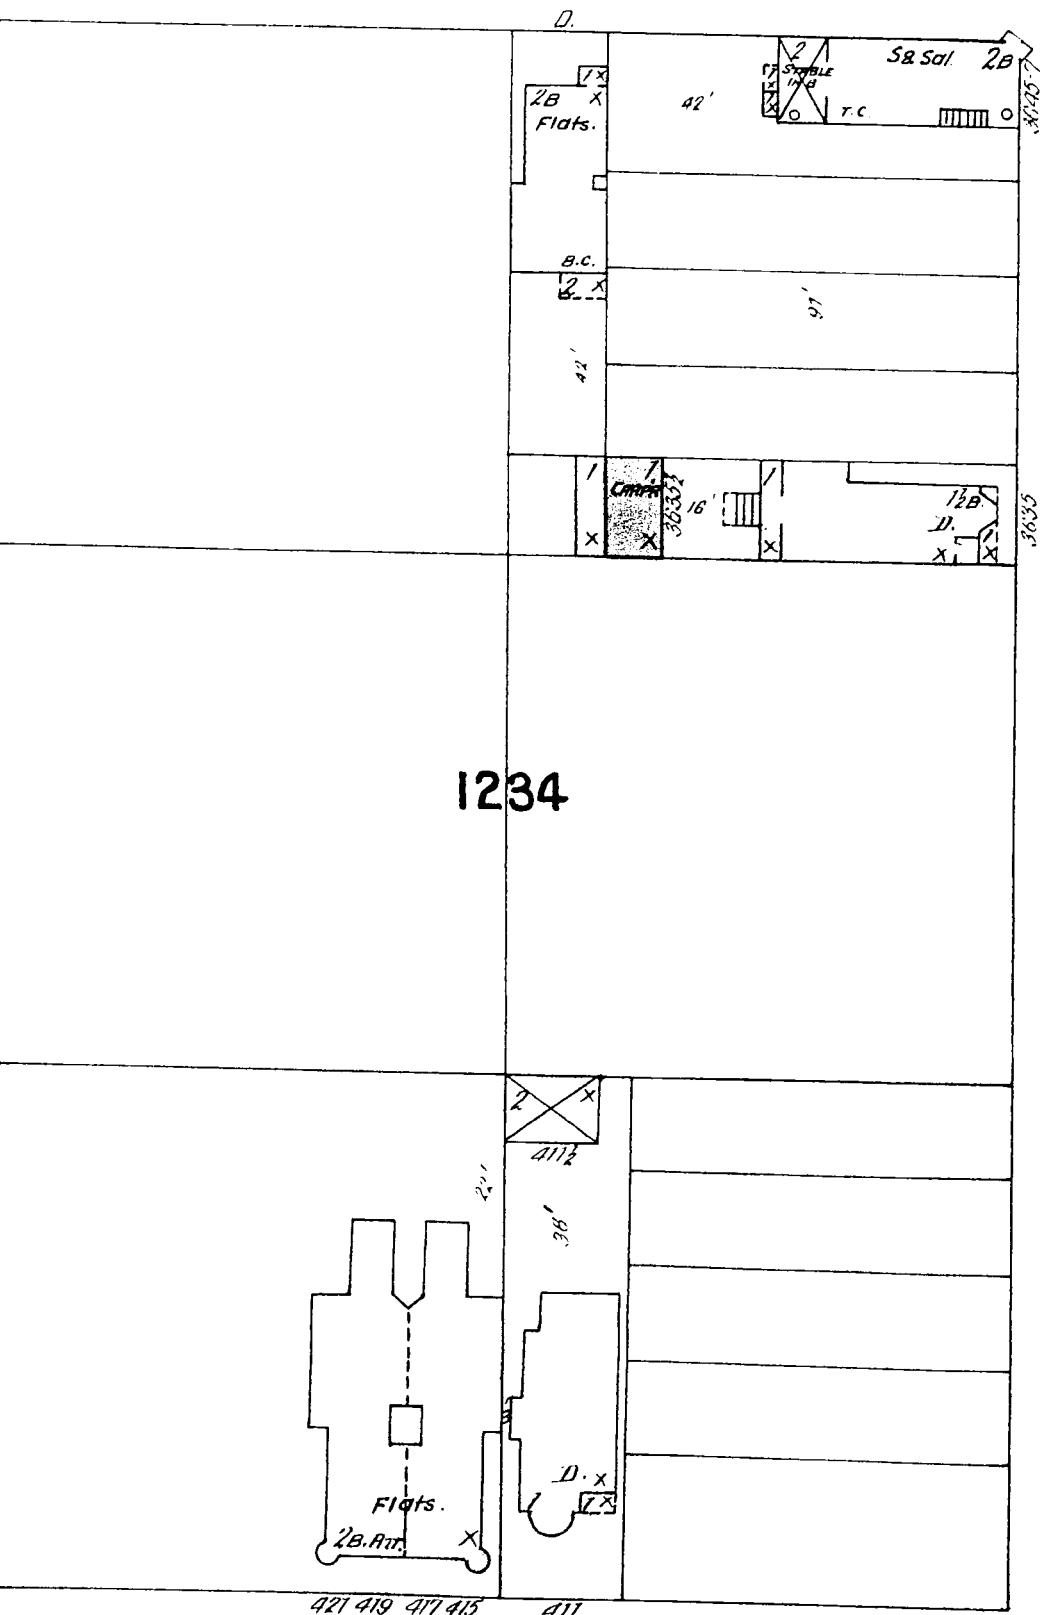

401

CEMETERY

HILL

LAUREL

ST.

CALIFORNIA

82 1/2

8 1/2 IN. PIPE

8 1/2 IN. PIPE

1230

SPRUCE

1234

LOCUST

403

ST.

8 1/2 IN. PIPE

8 1/2 IN. PIPE

8 1/2 IN. PIPE

689 ft wide

1231

389 ft wide

SACRAMENTO

1235

ST.

8 1/2 IN. PIPE

8 1/2 IN. PIPE

8 1/2 IN. PIPE

399

82 1/2

8 1/2 IN. PIPE

8 1/2 IN. PIPE