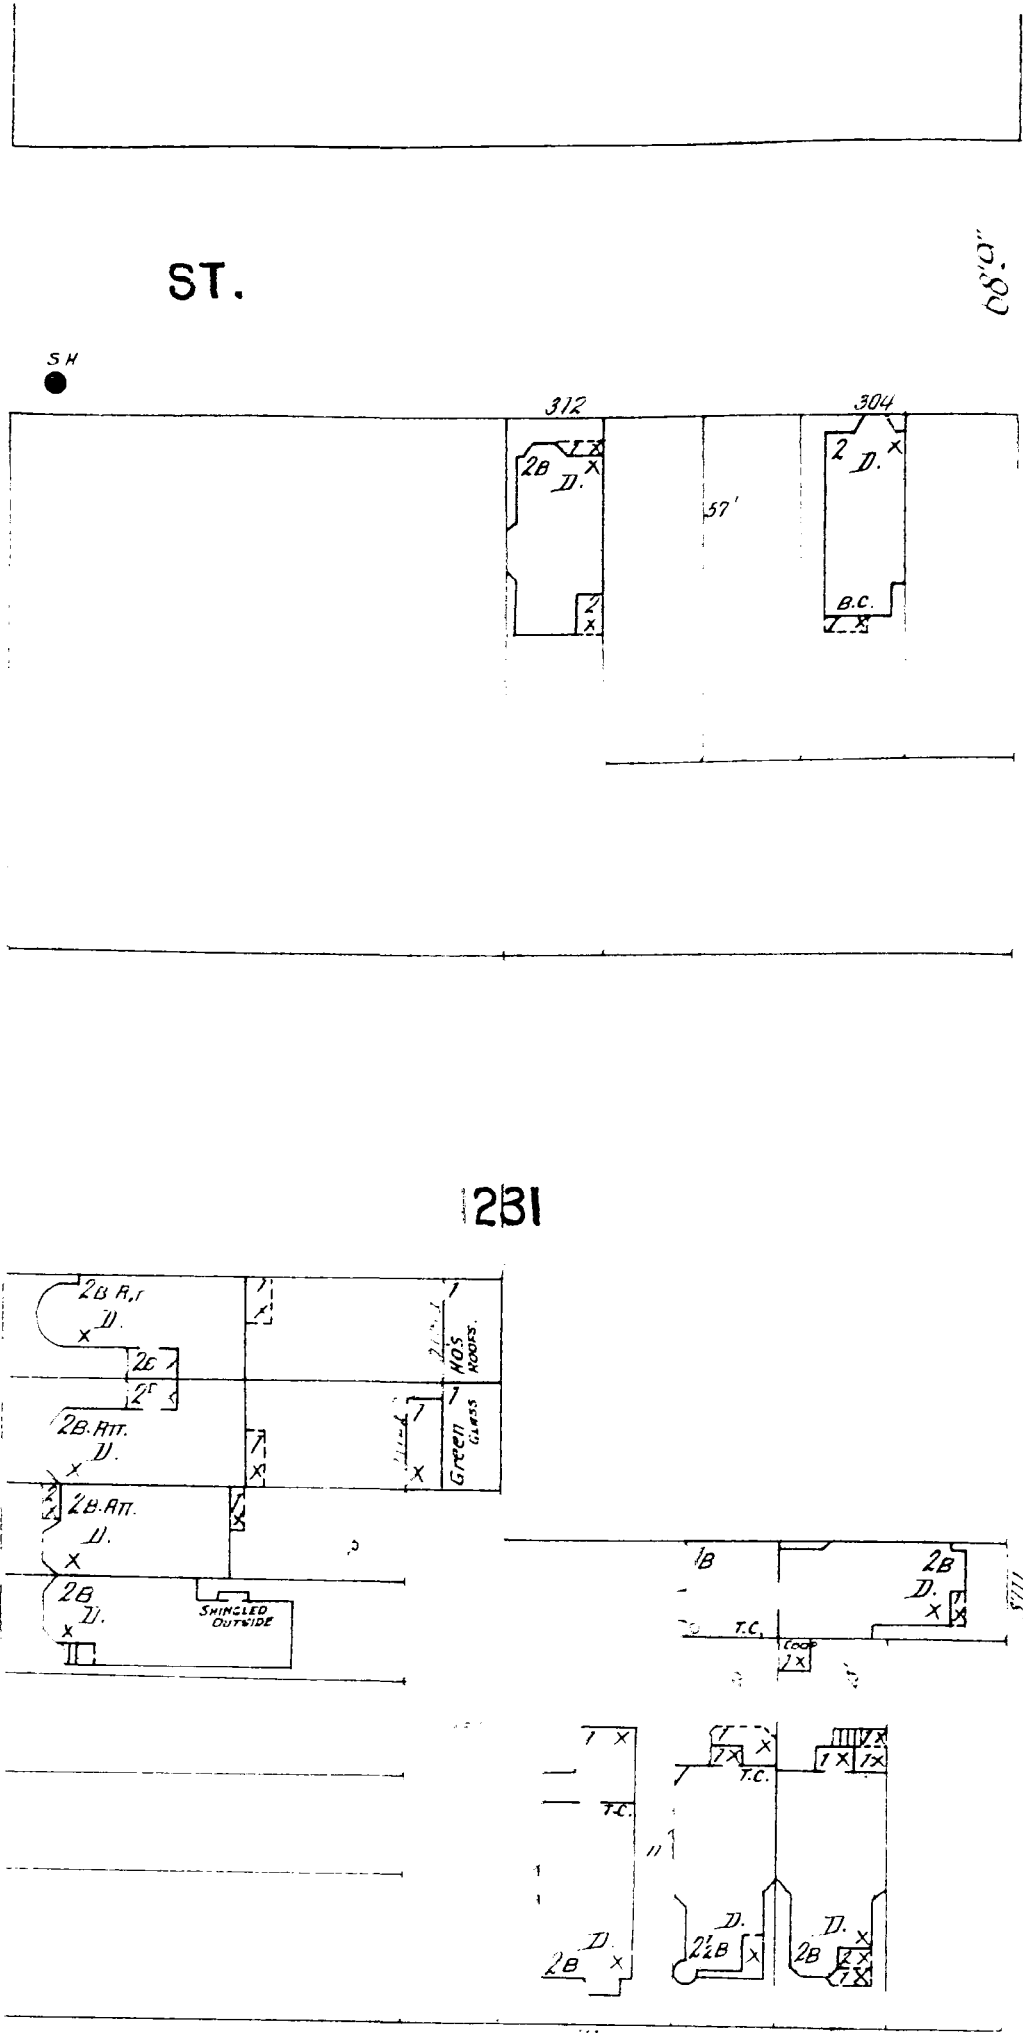

401

CEMETERY

HILL

LAUREL

ST.

CALIFORNIA

82 1/2

8 1/2 IN. PIPE

8 1/2 IN. PIPE

1230

SPRUCE

1234

LOCUST

403

ST.

8 1/2 IN. PIPE

8 1/2 IN. PIPE

8 1/2 IN. PIPE

689 ft wide

1231

389 ft wide

SACRAMENTO

1235

ST.

8 1/2 IN. PIPE

8 1/2 IN. PIPE

8 1/2 IN. PIPE

399

82 1/2

8 1/2 IN. PIPE

8 1/2 IN. PIPE