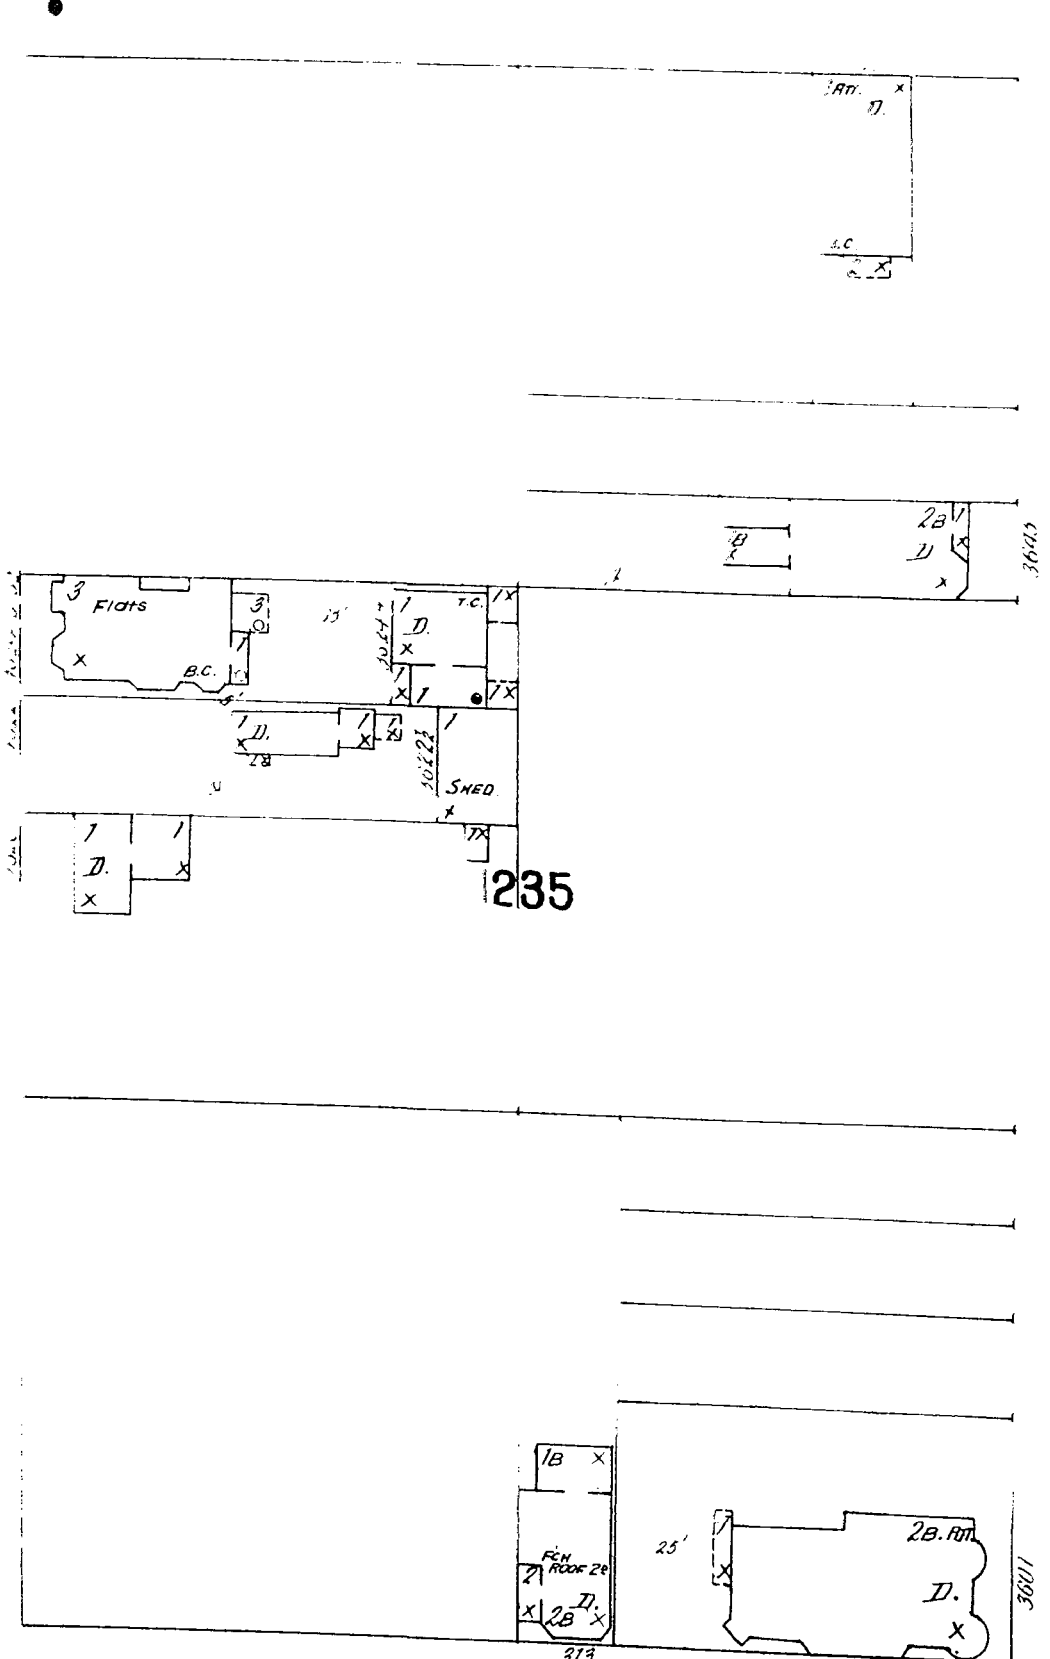

401

CEMETERY

HILL

LAUREL

ST.

CALIFORNIA

82 1/2

8 1/2 IN. PIPE

8 1/2 IN. PIPE

1230

SPRUCE

1234

LOCUST

403

ST.

8 1/2 IN. PIPE

8 1/2 IN. PIPE

8 1/2 IN. PIPE

689 ft wide

1231

389 ft wide

SACRAMENTO

1235

ST.

8 1/2 IN. PIPE

8 1/2 IN. PIPE

8 1/2 IN. PIPE

399

82 1/2

8 1/2 IN. PIPE

8 1/2 IN. PIPE