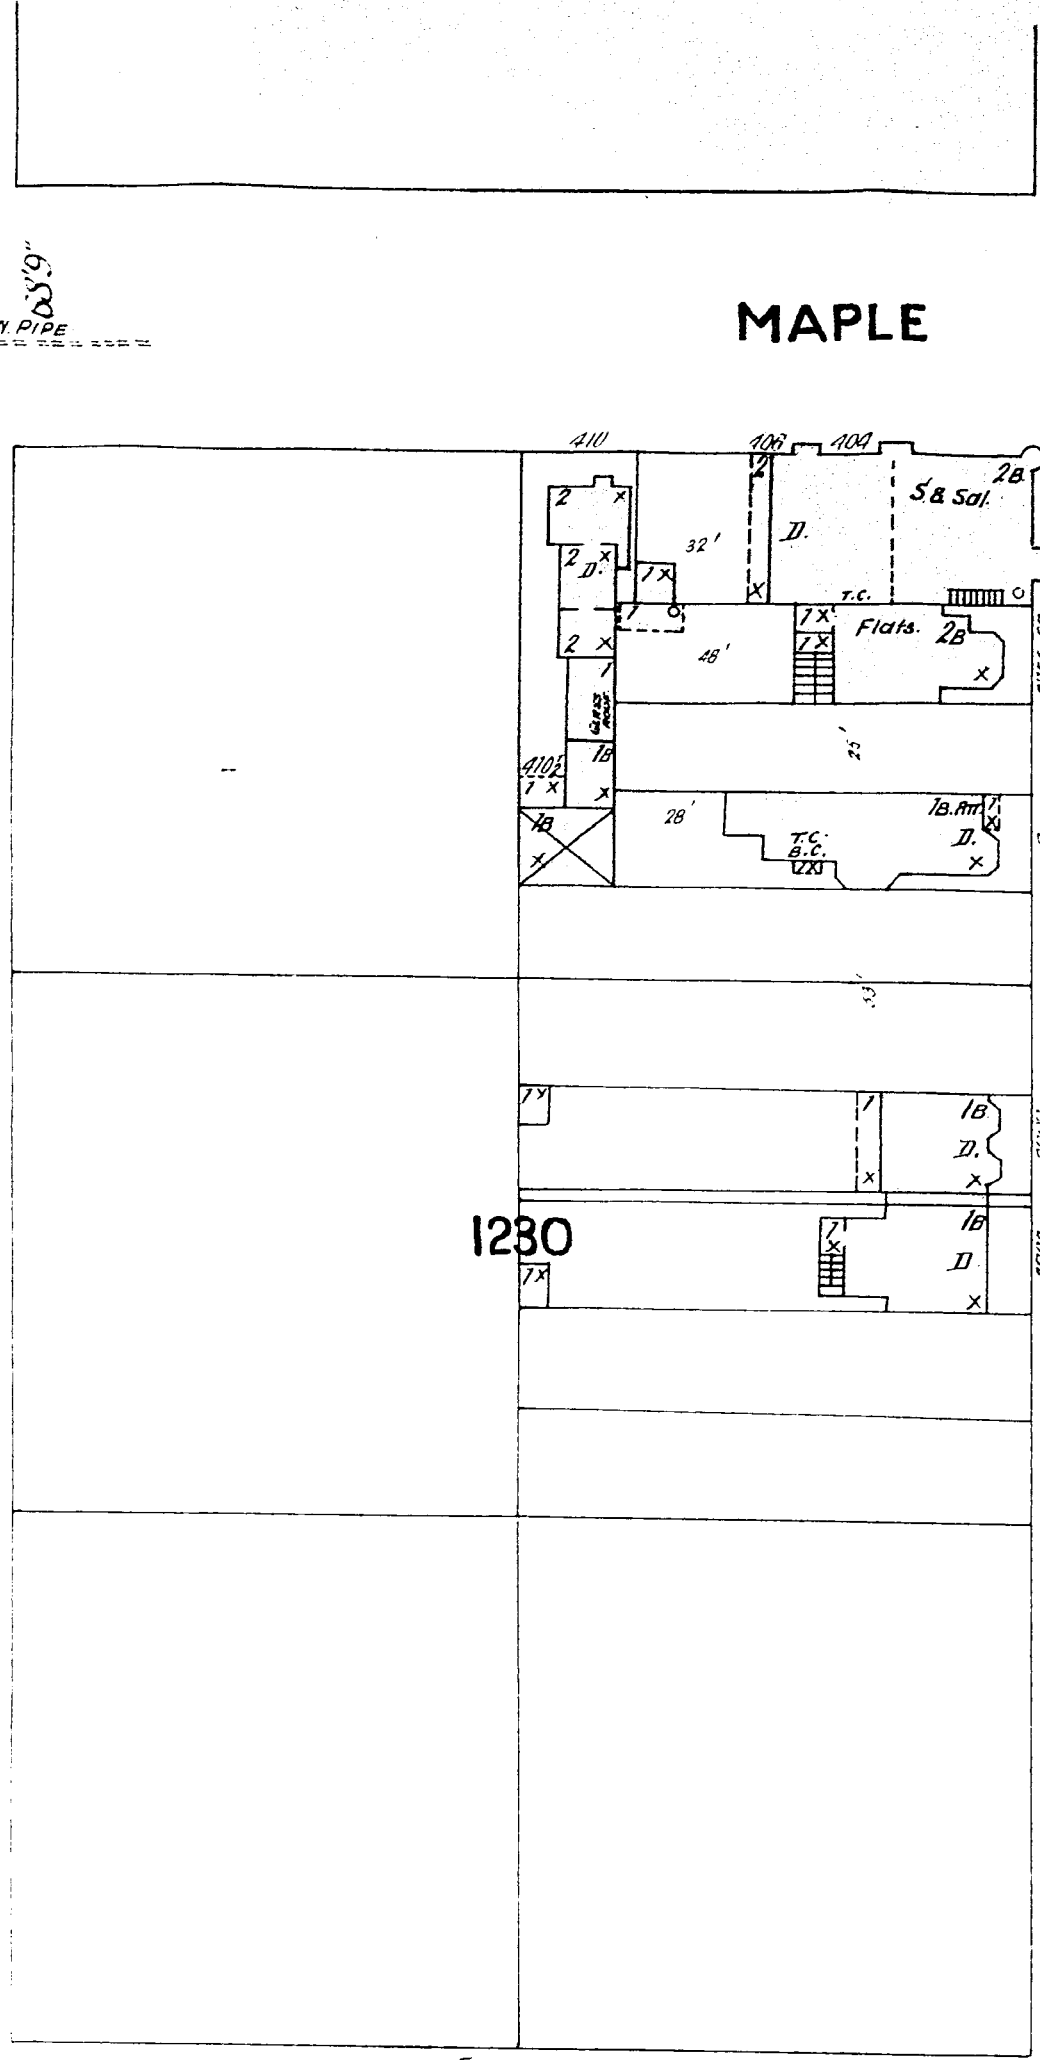

401

CEMETERY

HILL

LAUREL

ST.

CALIFORNIA

82 1/2

8 1/2 IN. PIPE

8 1/2 IN. PIPE

1230

SPRUCE

1234

LOCUST

403

ST.

8 1/2 IN. PIPE

8 1/2 IN. PIPE

8 1/2 IN. PIPE

689 ft wide

1231

389 ft wide

SACRAMENTO

1235

ST.

8 1/2 IN. PIPE

8 1/2 IN. PIPE

8 1/2 IN. PIPE

399

82 1/2

8 1/2 IN. PIPE

8 1/2 IN. PIPE