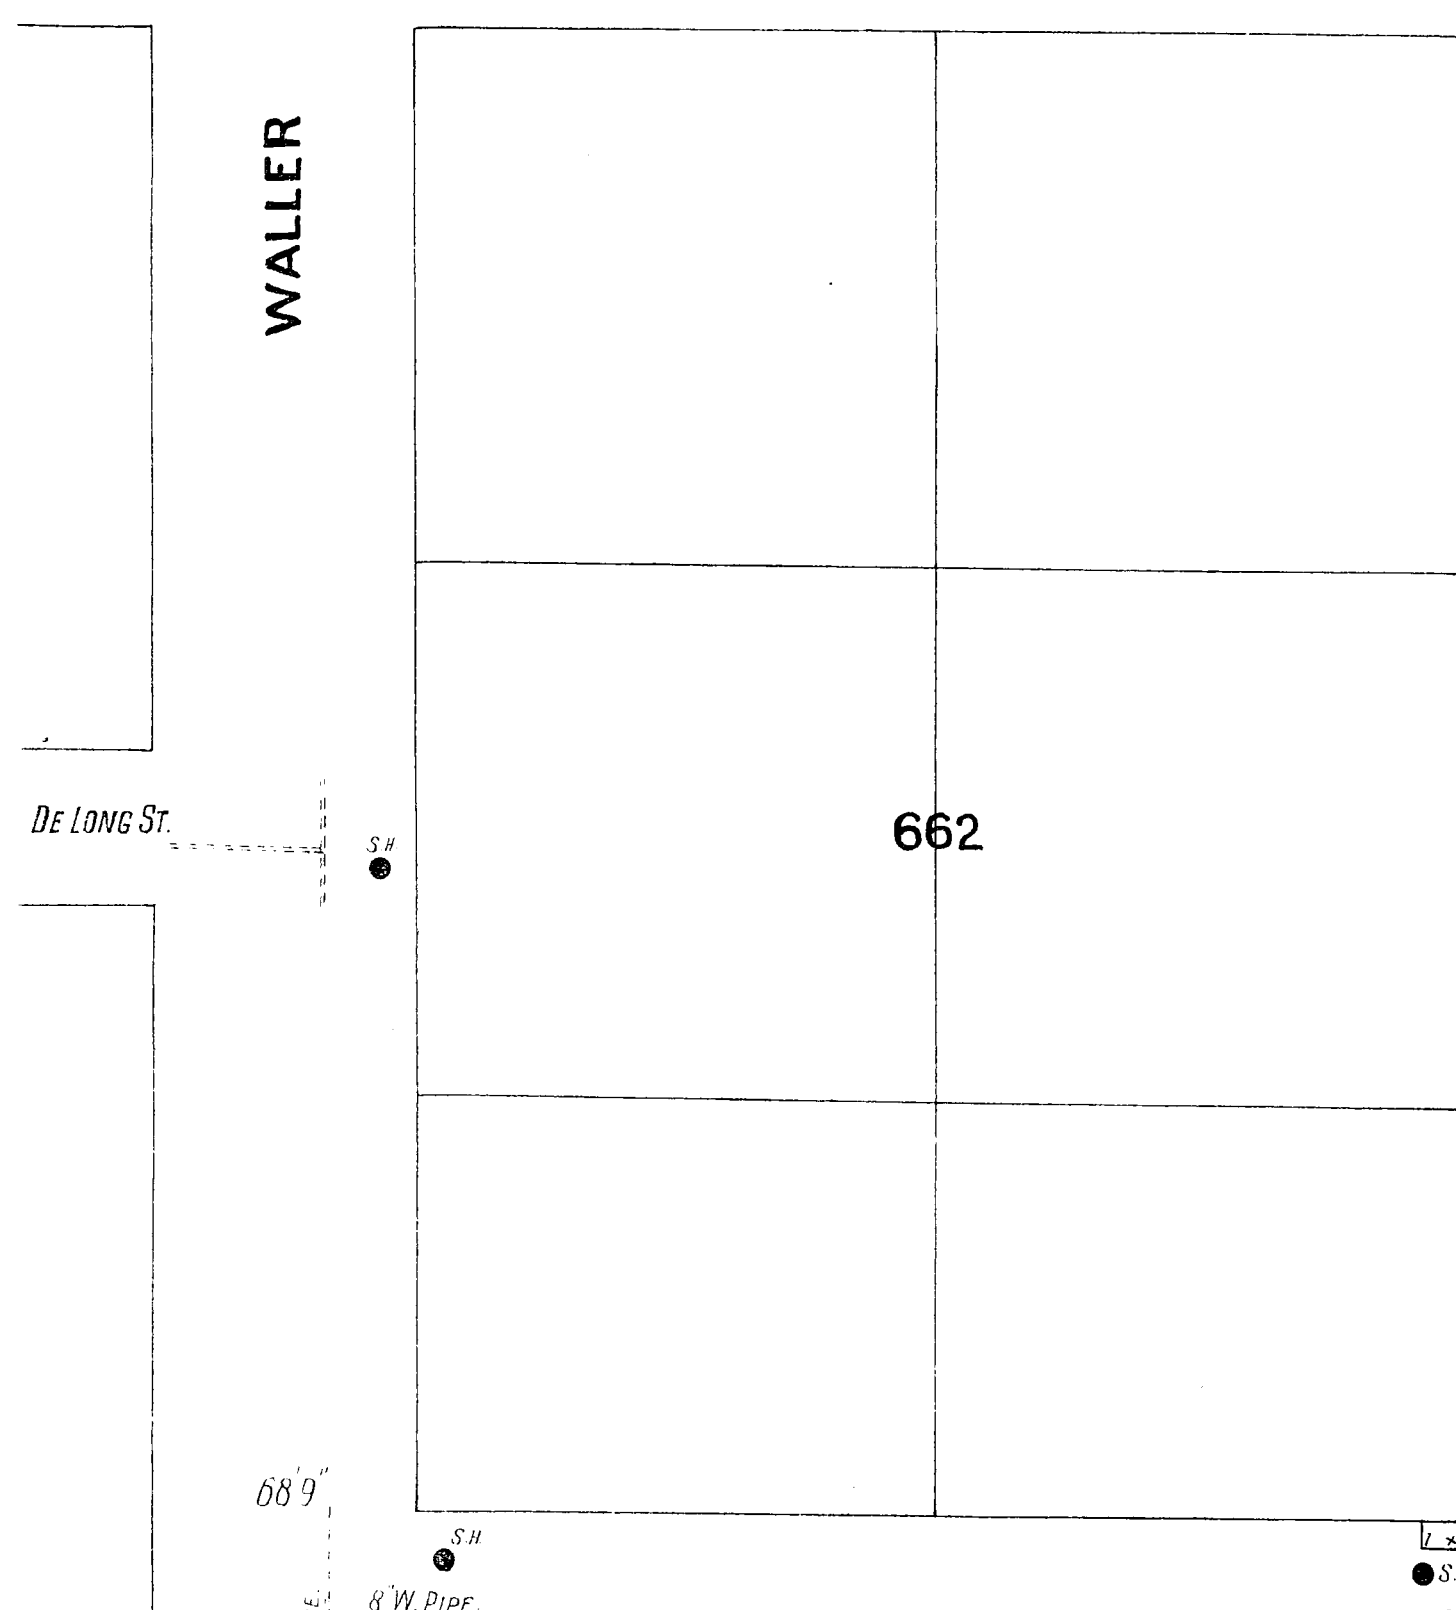

662

663

HAIGHT

PAGE

MASONIC

AV.

Scale of Feet.

416

390

PAGE