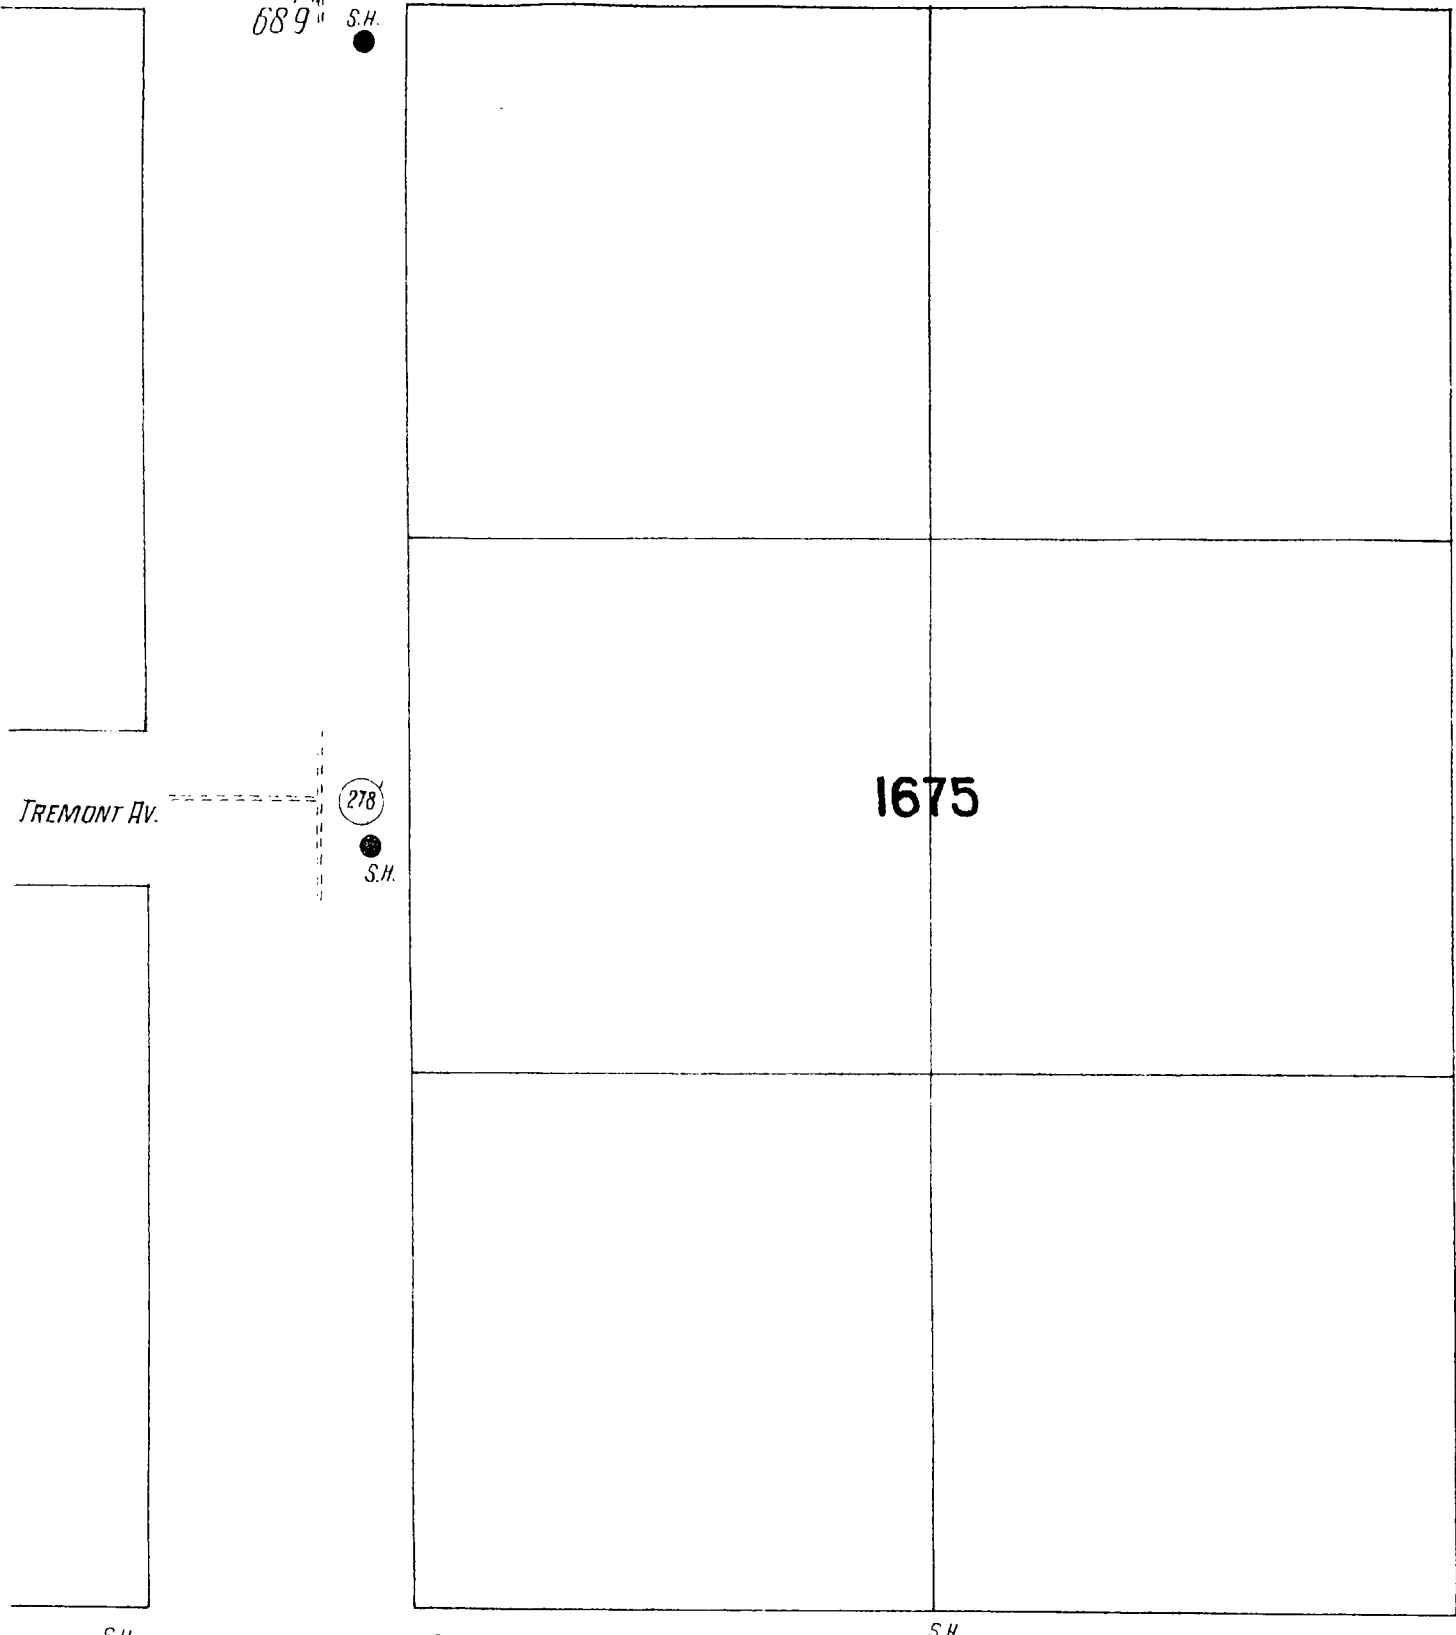

421

425

CLAYTON

ST.

1675

674

689 ft wide.

689 ft wide.

AV.

Scale of Feet.

416

390

PAGE