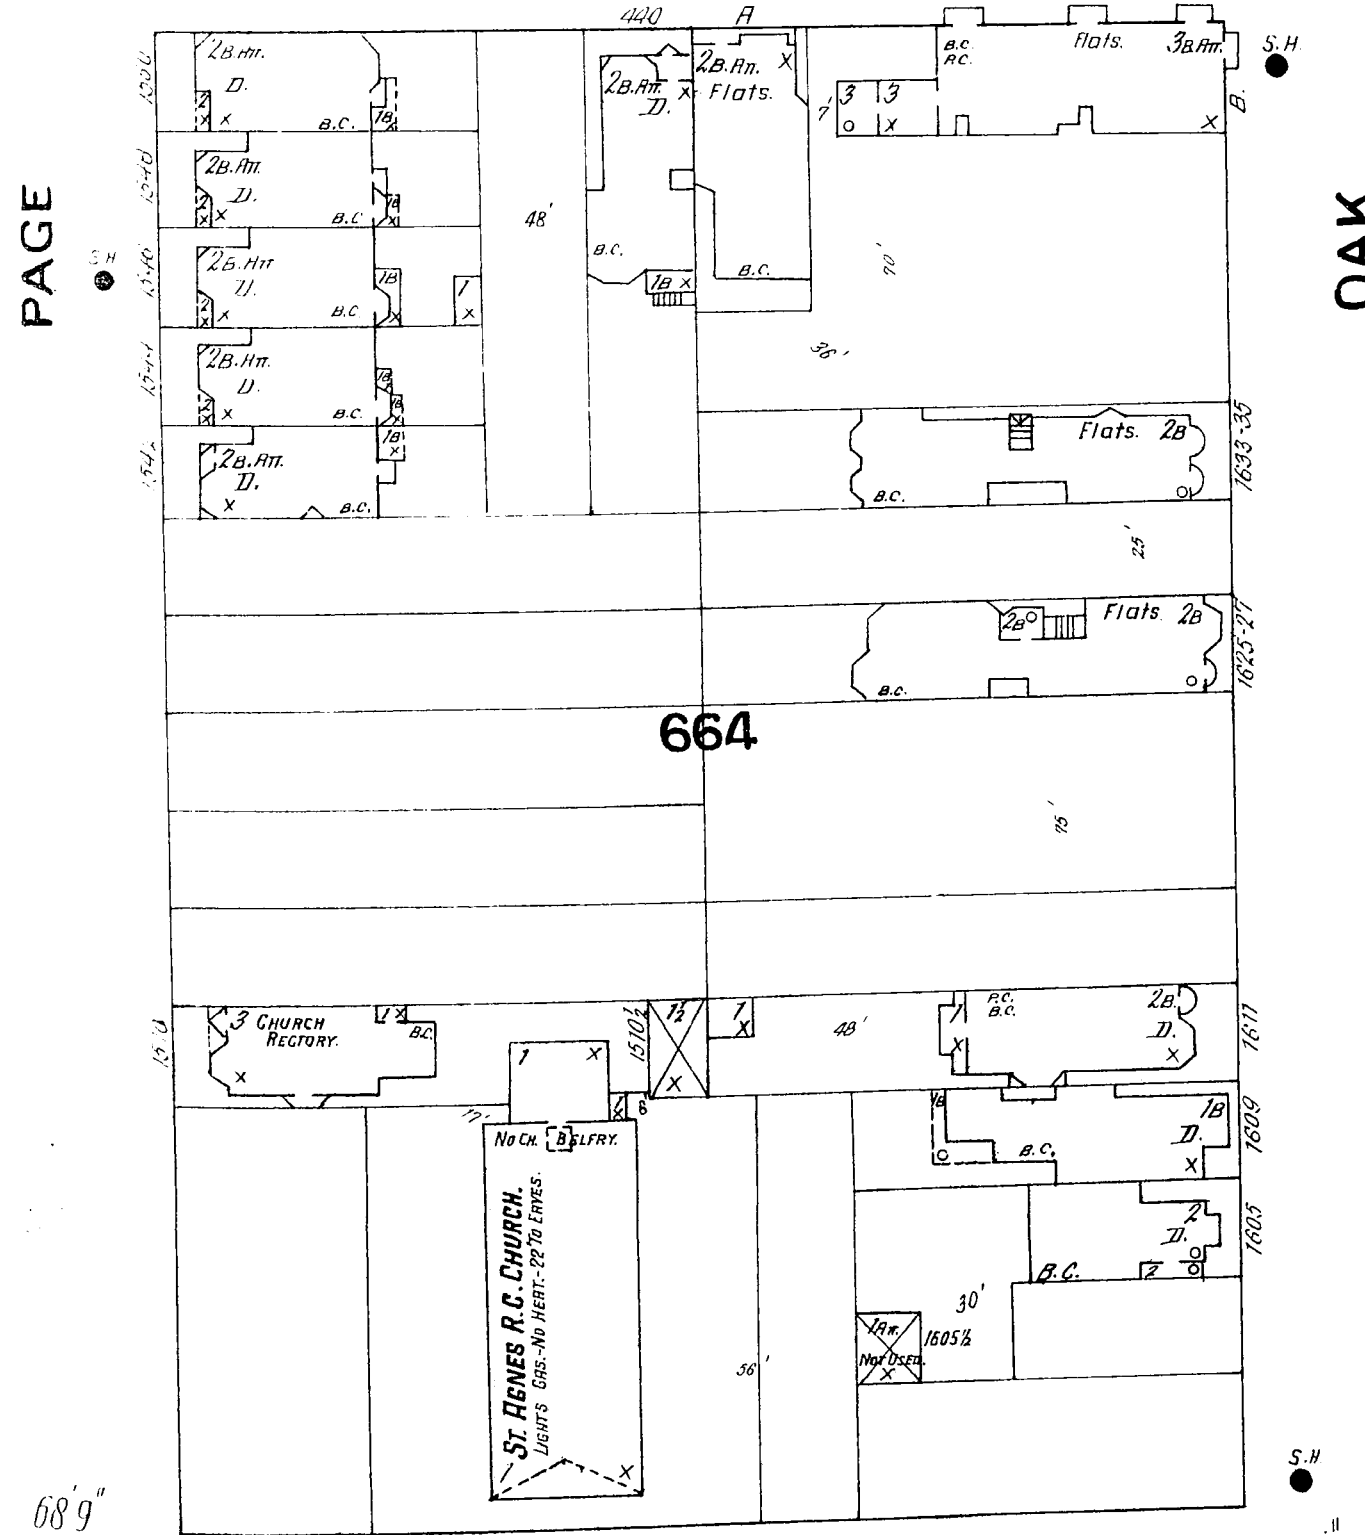

CLAYTON

ST.

ASHBURY

389 ft wide

MASONIC

AV.

Scale of Feet.