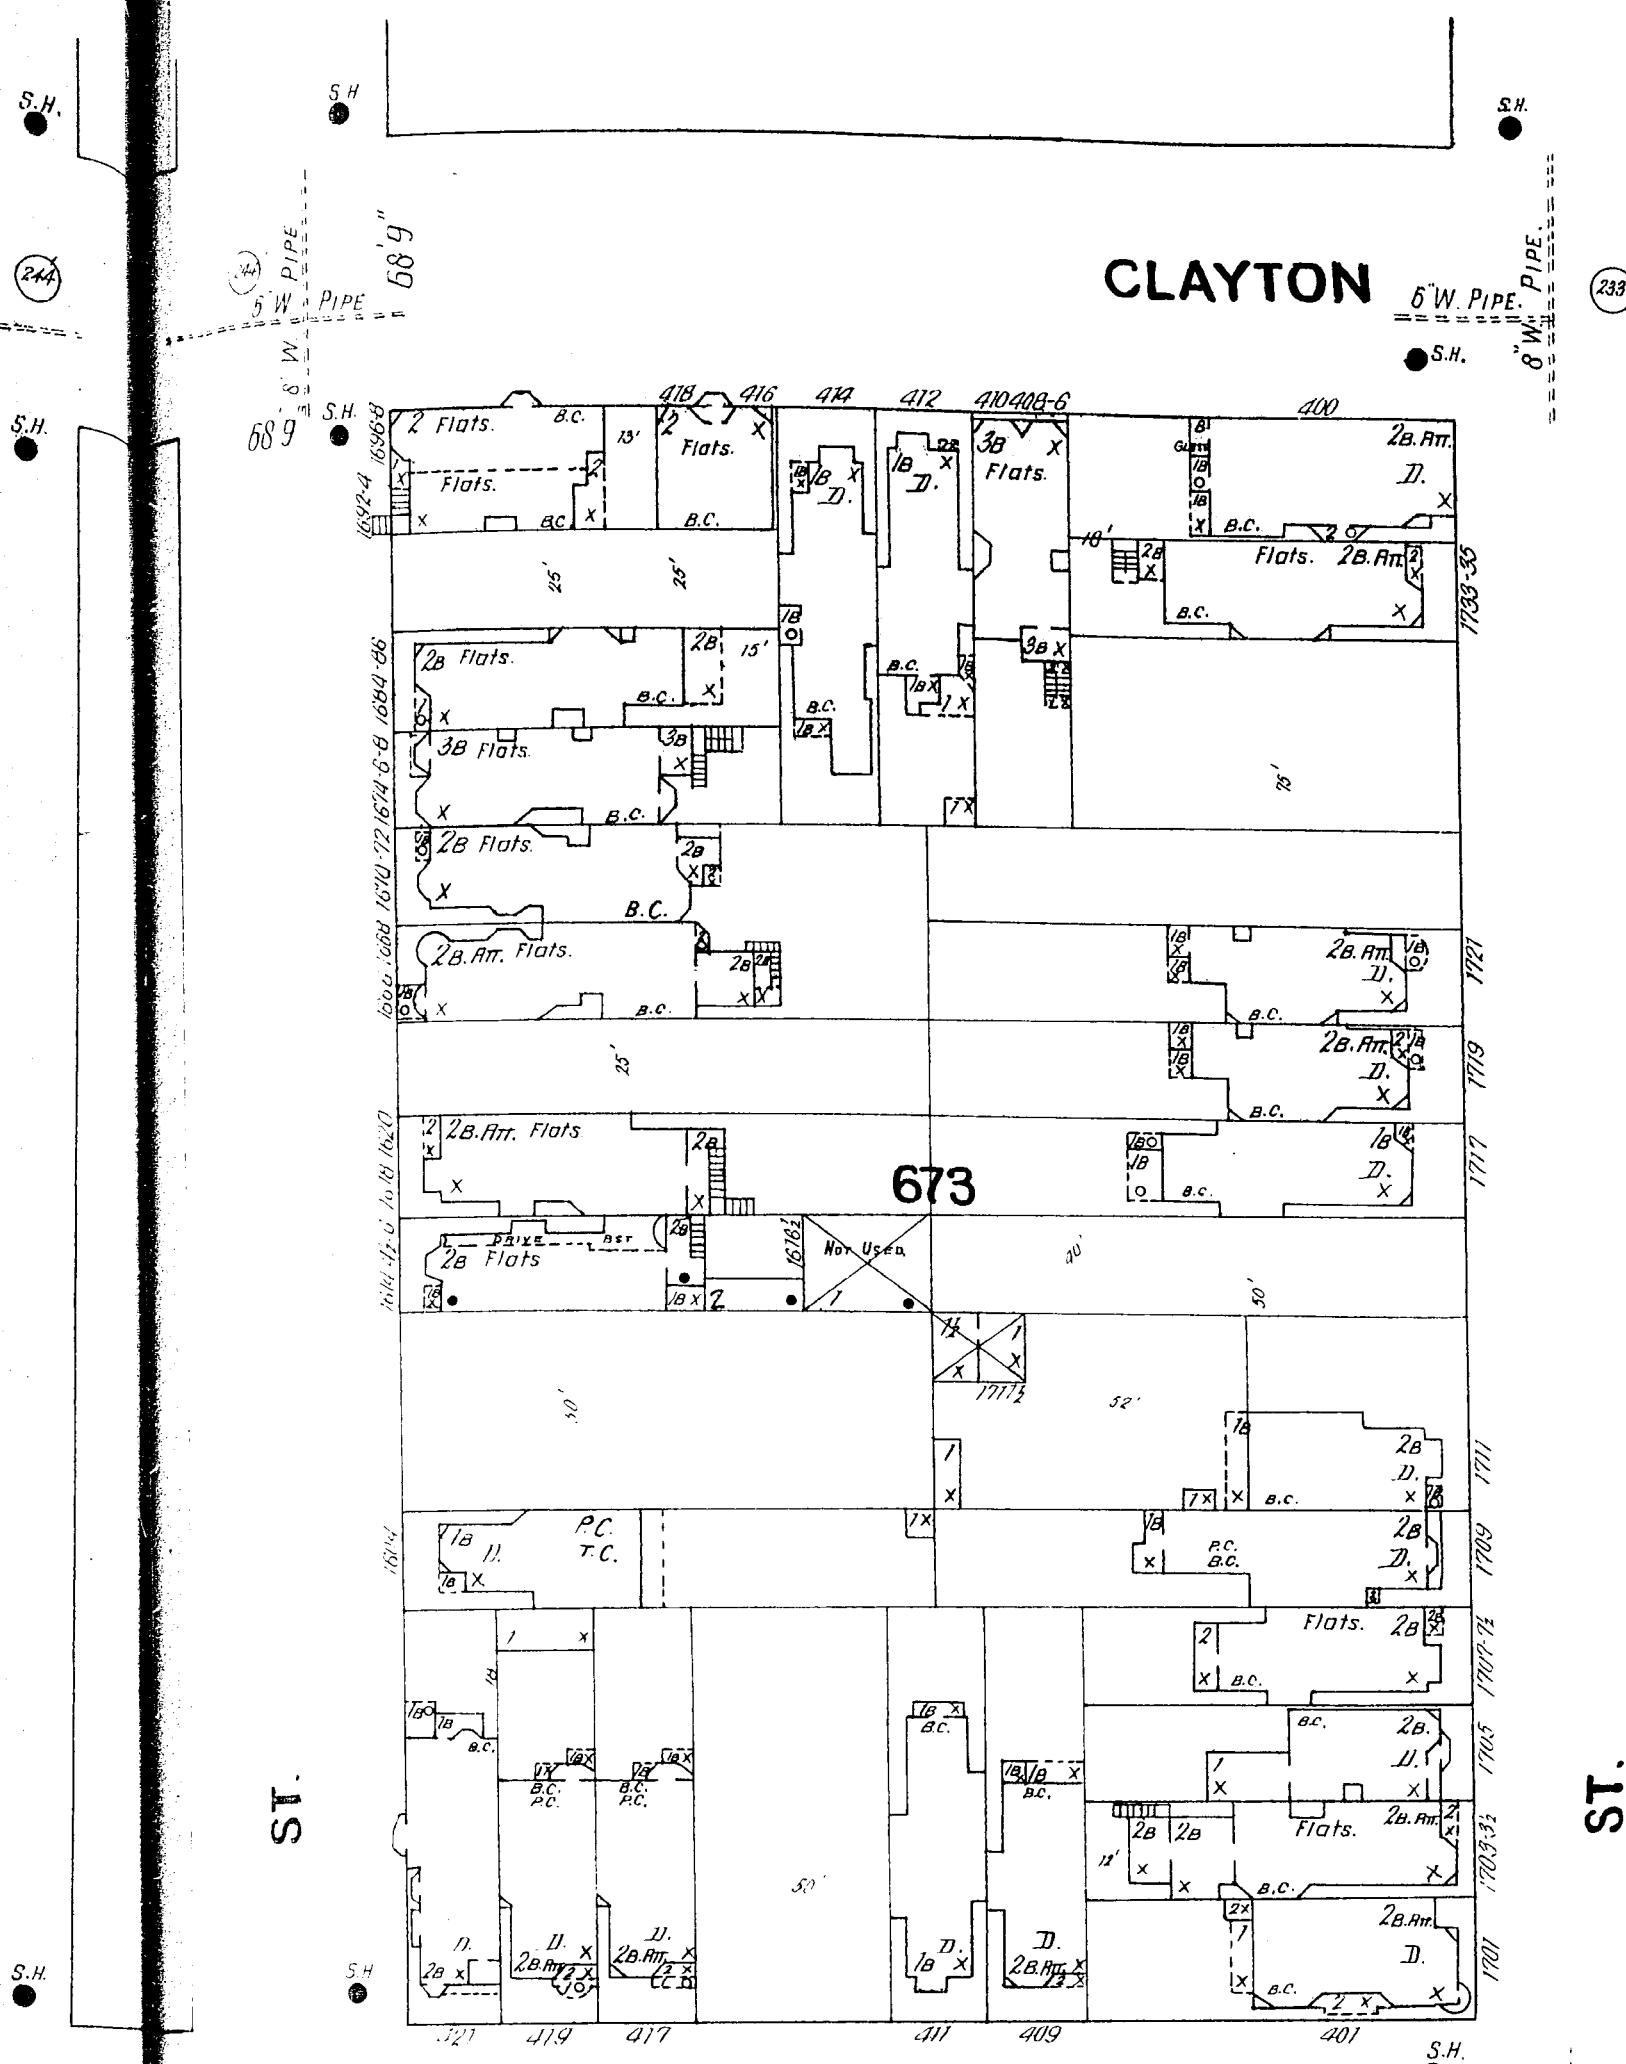

CLAYTON

ST.

ASHBURY

389 ft wide

MASONIC

AV.

Scale of Feet.