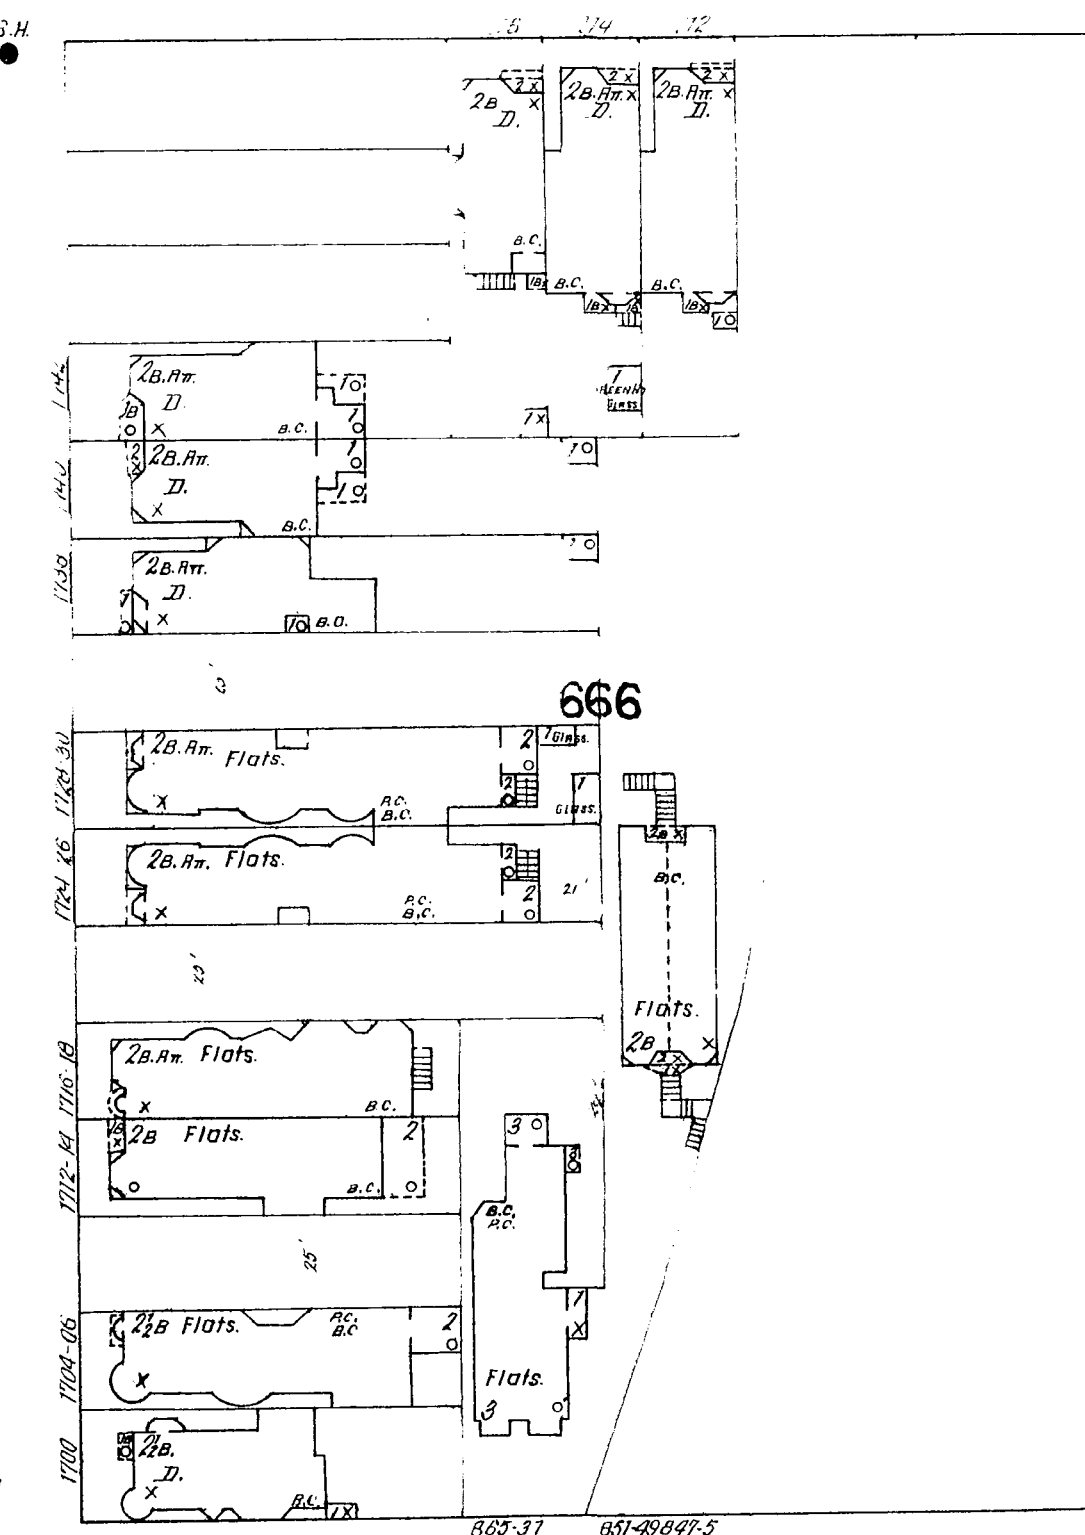

CLAYTON

ST.

ASHBURY

389 ft wide

MASONIC

AV.

Scale of Feet.