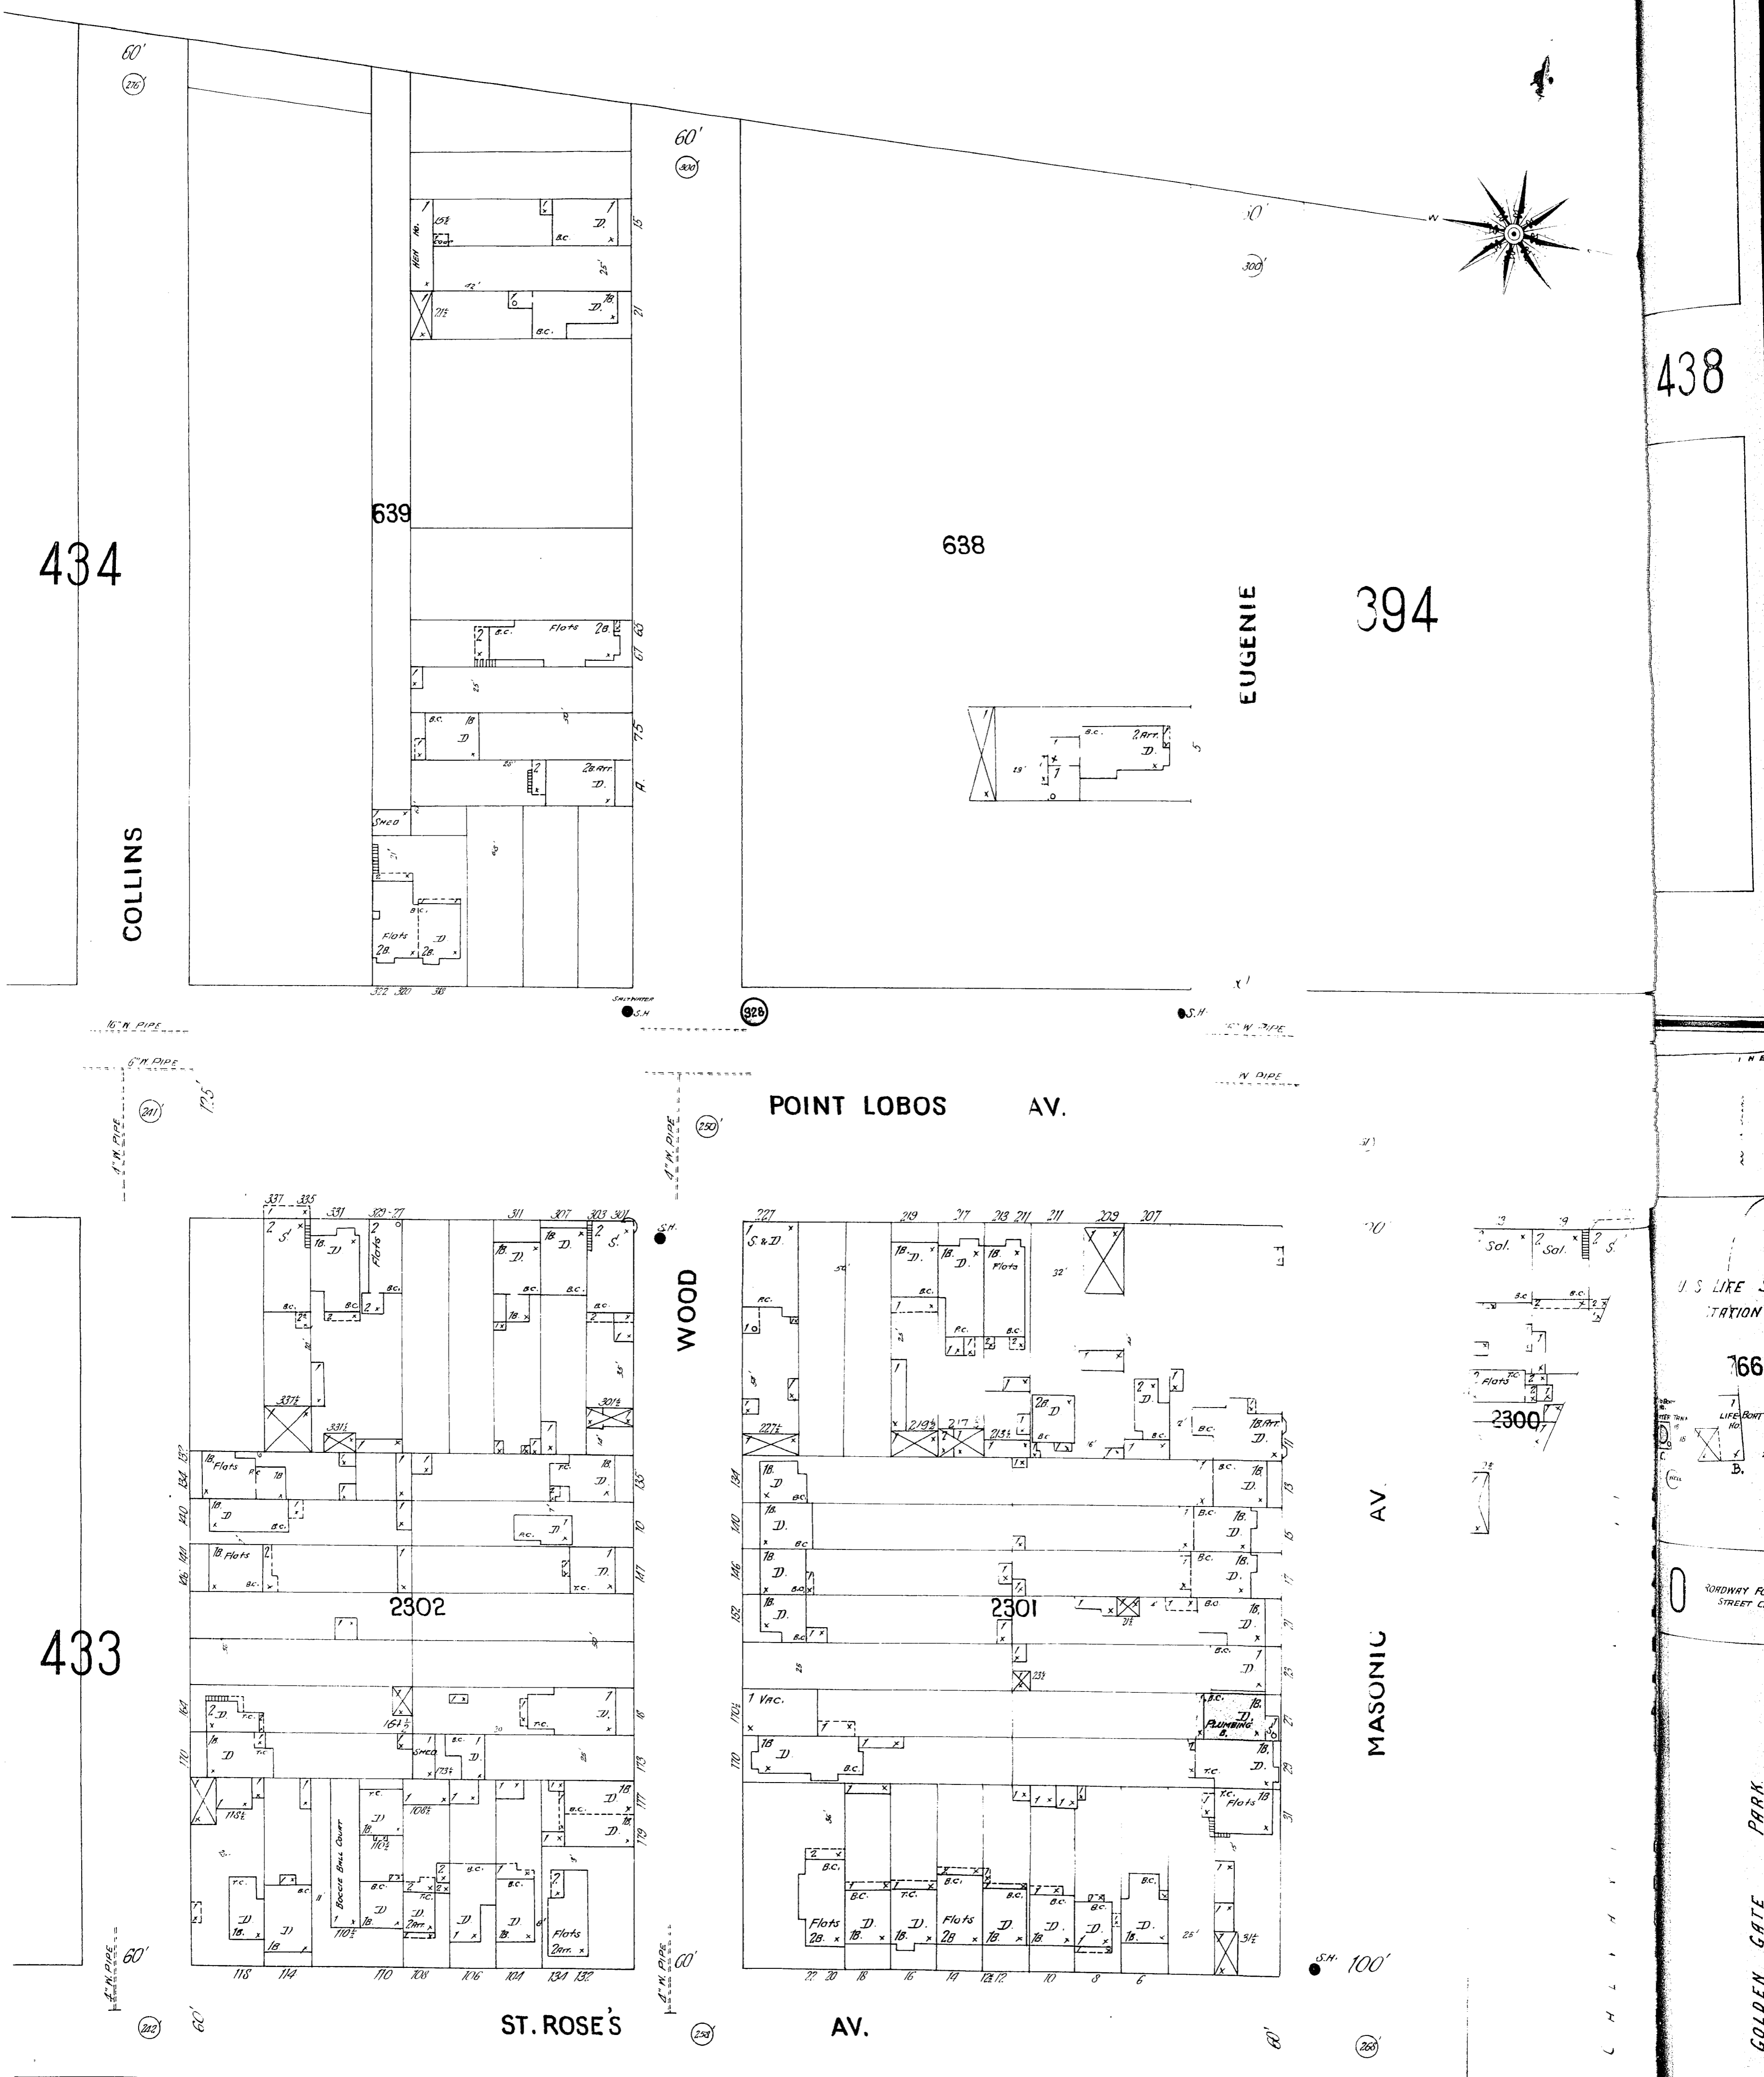

LAUREL HILL CEMETERY

438

434

COLLINS

639

638

EUGENIE

394

POINT LOBOS AV.

WOOD

MASONIC AV.

U.S. LIFE SA
STATION

766

LIFE BOAT

ROADWAY FOR
STREET CARS

GOLDEN GATE
PARK

433

2302

2301

2300

ST. ROSE'S

AV.

432

433

Scale of Feet.