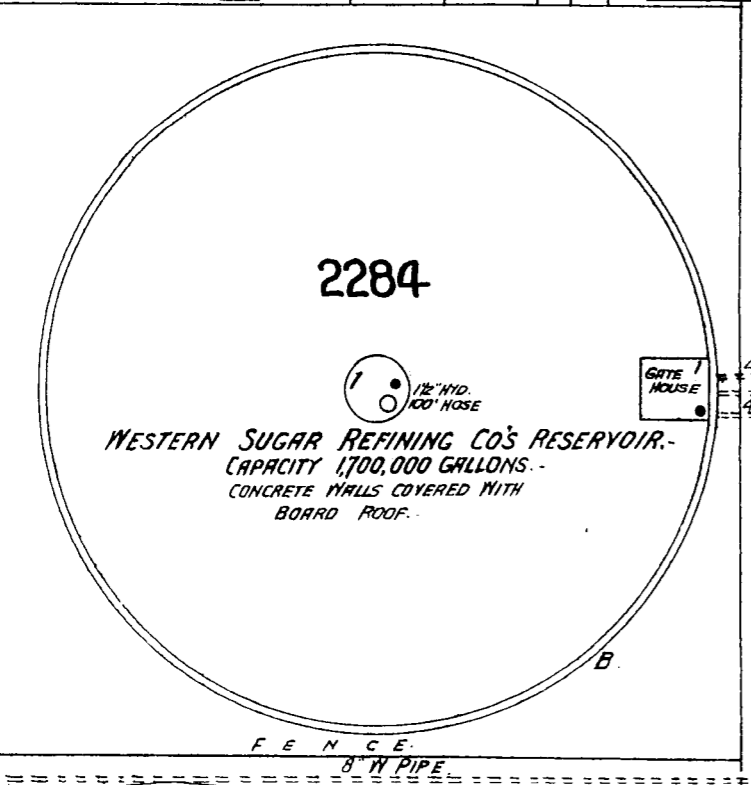

545

543

22RD ST.

SAN FRANCISCO GAS & ELECTRIC CO'S
GAS WORKS - POTRERO STATION