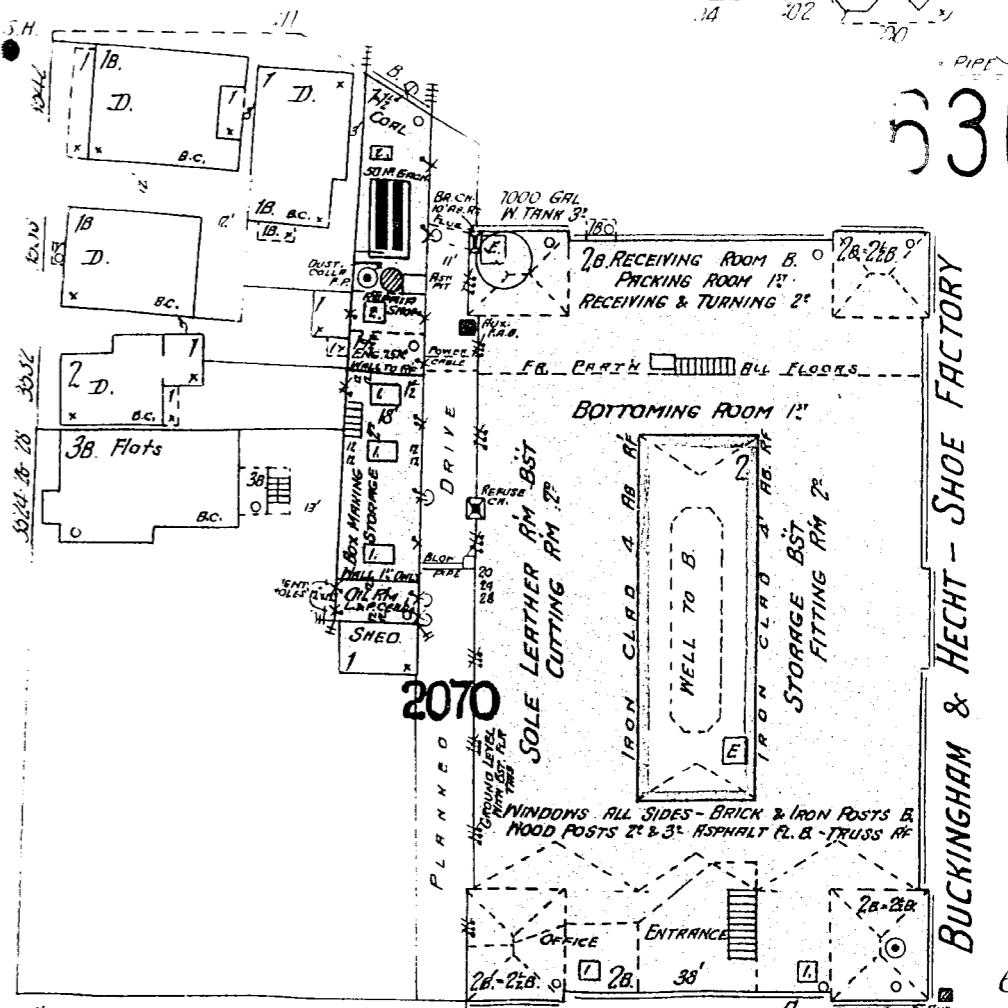

647

DOLORES

648

634

635

DUNCAN

27TH ST.

ARMY

633

GUERRERO

SAN JOSE AV.

636

TIFFANY AV.

BUCKINGHAM & HECHT - SHOE FACTORY

625 VALENCIA

NIGHT & SUNDAY WATCHMAN & CLOCK STATIONS 1/2 HOUR ROUNDS
 POWER STEAM - FUEL COAL - LIGHTS GAS & ELECTRIC HEAT STEAM
 SOME NIGHT WORK IN BUSY SEASON - DUST COLLOID BY BLOWER & BURNED
 WELL & CITY WATER FOR DOMESTIC USE ONLY - 3 DOZ. PAILS DISTD
 NO OTHER FIRE ARMS - FIVE AUX. F.A. BOXES - PREMISES T101