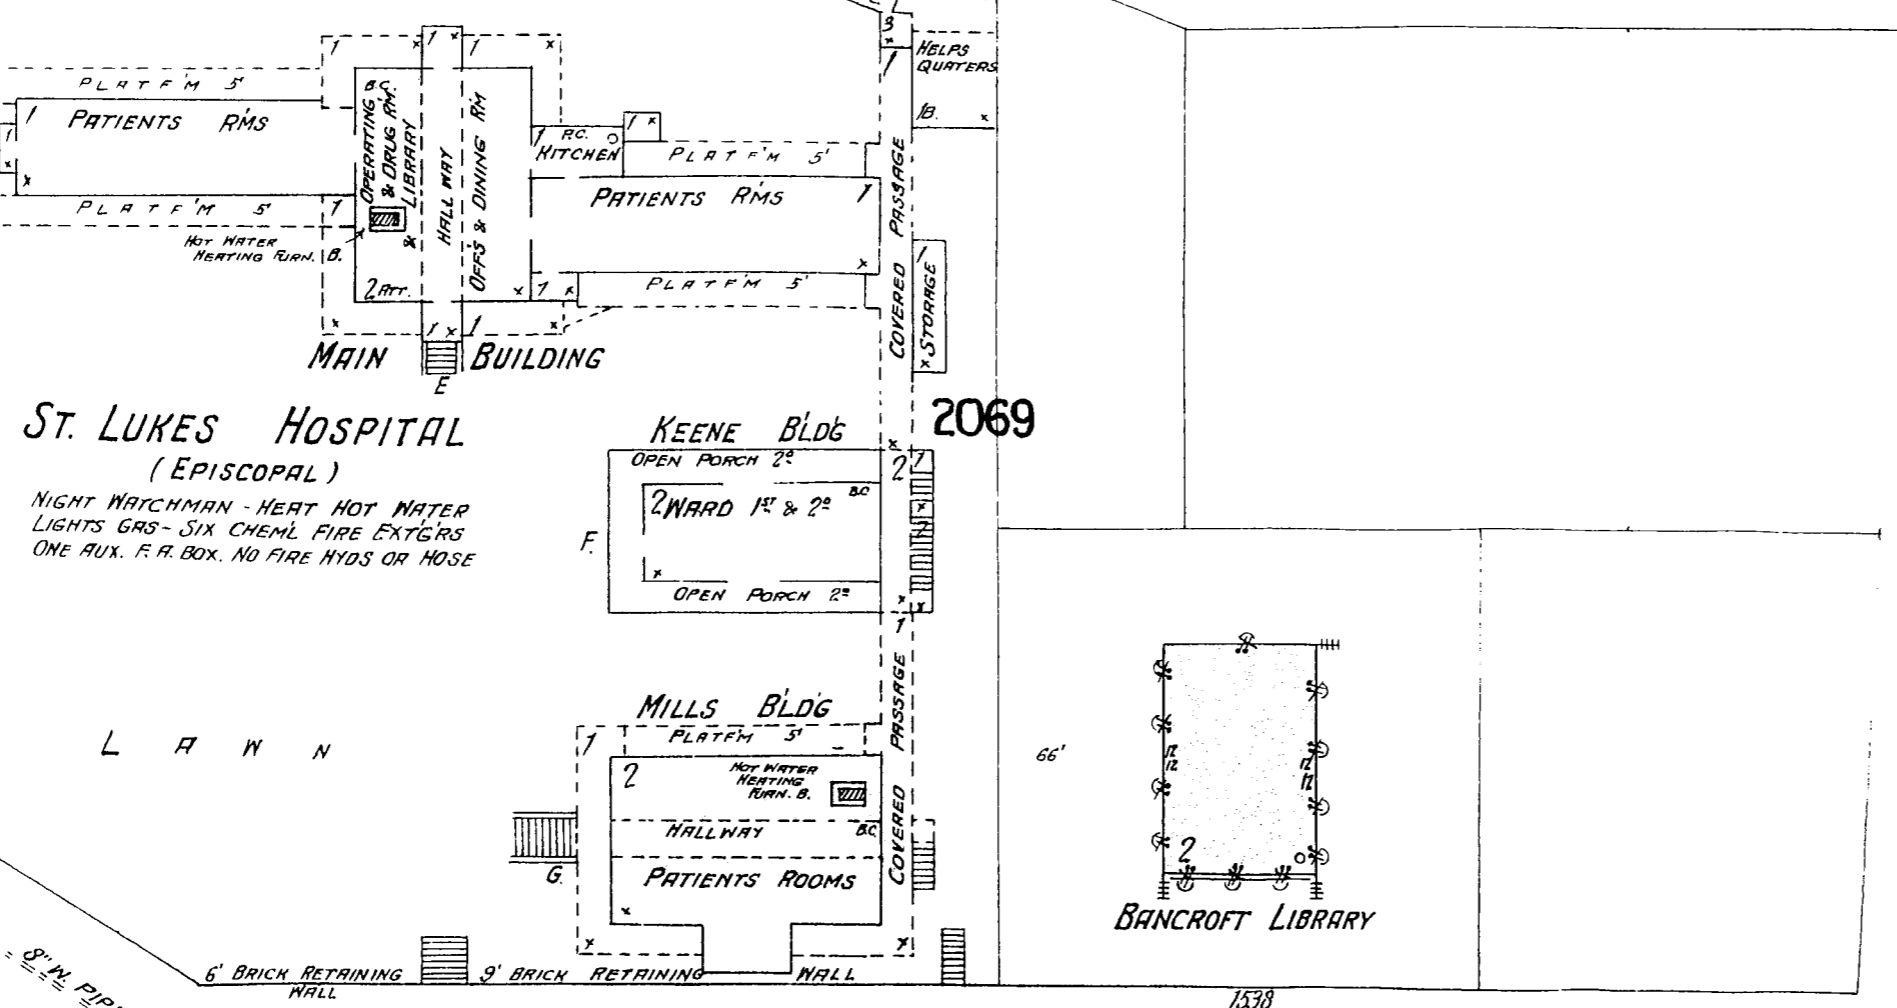

647

DOLORES

648

634

635

DUNCAN

27TH ST.

ARMY

633

GUERRERO

SAN JOSE AV.

636

TIFFANY AV.

BUCKINGHAM & HECHT - SHOE FACTORY

625 VALENCIA

NIGHT & SUNDAY WATCHMAN & CLOCK STATIONS 1/2 HOUR ROUNDS
 POWER STEAM - FUEL COAL - LIGHTS GAS & ELECTRIC HEAT STEAM
 SOME NIGHT WORK IN BUSY SEASON - DUST COLLOID BY BLOWER & BURNED
 WELL & CITY WATER FOR DOMESTIC USE ONLY - 3 DOZ. PAILS DISTD
 NO OTHER FIRE ARMS - FIVE AUX. F.A. BOXES - PREMISES T101