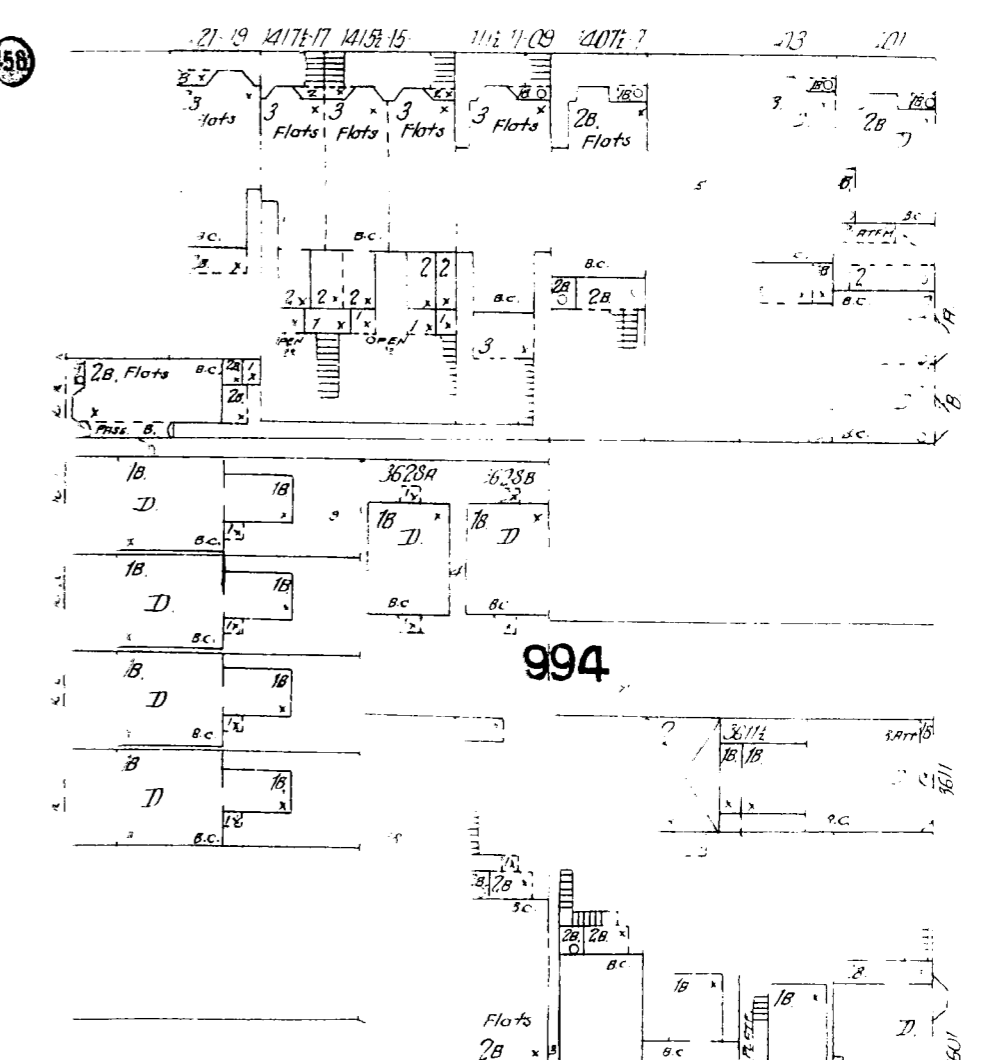

647

DOLORES

648

634

635

DUNCAN

27TH ST.

ARMY

633

GUERRERO

SAN JOSE AV.

636

TIFFANY AV.

BUCKINGHAM & HECHT - SHOE FACTORY

625 VALENCIA

NIGHT & SUNDAY WATCHMAN & CLOCK STATIONS 1/2 HOUR ROUNDS
 POWER STEAM - FUEL COAL - LIGHTS GAS & ELECTRIC HEAT STEAM
 SOME NIGHT WORK IN BUSY SEASON - DUST COLLOID BY BLOWER & BURNED
 WELL & CITY WATER FOR DOMESTIC USE ONLY - 3 DOZ. PAILS DISTD
 NO OTHER FIRE ARMS - FIVE AUX. F.A. BOXES - PREMISES T101