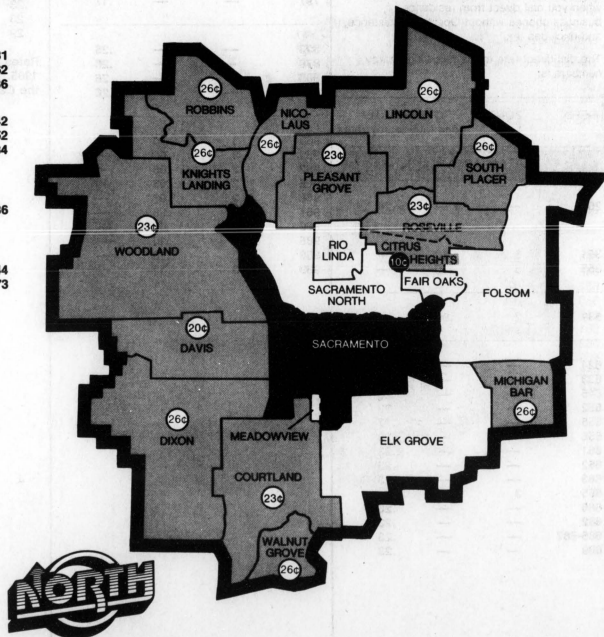

Sacramento

local, nearby calling area, and rates

A16

© Pacific Bell 1985.

If your number is

321 322 323 324 325 326 328 329 361
362 363 364 366 369 371 372 381 383
386 388 391 392 393 395

421 422 423 424 427 428 440 441 442
443 444 445 446 447 448 449 451 452
453 454 455 456 457

551

635 636 638

731 732 736 739 766

Dial the 7 digit number:

321 322 323 324 325 326 328 329 331
332 334 338 344 348 351 355 361 362
363 364 366 369 371 372 381 383 386
388 391 392 393 395

421 422 423 424 427 428 440 441 442
443 444 445 446 447 448 449 451 452
453 454 455 456 457 481 482 483 484
485 486 487 488 489

539 551

635 636 638 643 648 665 682 685 686
687 689

731 732 736 739 766

920 921 922 924 925 927 929 933 944
961 962 965 966 967 969 971 972 973
978 985 988 989 991

LOCAL DIALING AND RATES

Black and white area of the map, zone 1
Dial the 7 digit number

NEARBY DIALING

Gray area of the map
Dial 1 + the 7 digit number

ZONE RATES

NEARBY RATES

The amounts in the white circles are one minute nearby rates for station calls you dial direct from residence or business phones.

Sacramento

local, nearby calling area, and rates

A17

© Pacific Bell 1985.

Nearby rates (where no zone appears) are one minute rates from residence or business phones.

Ask Operator for rates from Public (Coin) Telephones.

The dial direct rate to the following nearby numbers is:

PREFIX	ZONE	ONE MINUTE
zone rate-nearby rate		

916 AREA		

354	—	$ —	$.26

624	—	—	.26
645	—	—	.26
652	—	—	.26
655	—	—	.23
656	—	—	.26
661	—	—	.23
662	—	—	.23
663	—	—	.26
666	—	—	.23
678	—	—	.26

PREFIX	ZONE	ONE MINUTE
zone rate-nearby rate		

722	3	$.10	$ —
723	3	.10	—
725	3	.10	—
726	3	.10	—
728	3	.10	—
735	—	—	.26
738	—	—	.26
744	—	—	.23
752	—	—	.20
753	—	—	.20
756	—	—	.20
757	—	—	.20
758	—	—	.20
771	—	—	.23
775	—	—	.23
776	—	—	.26
781	—	—	.23
782	—	—	.23
783	—	—	.23
784	—	—	.23
786	—	—	.23
791	—	—	.23
797	—	—	.23

Overtime rates per minute for calls you dial direct.

Zone 3
first minute each add'l minute

zone	rate
3	$.10

Nearby rates
first minute each add'l minute

$.20	$.11
.23	.14
.26	.17

continued ▶