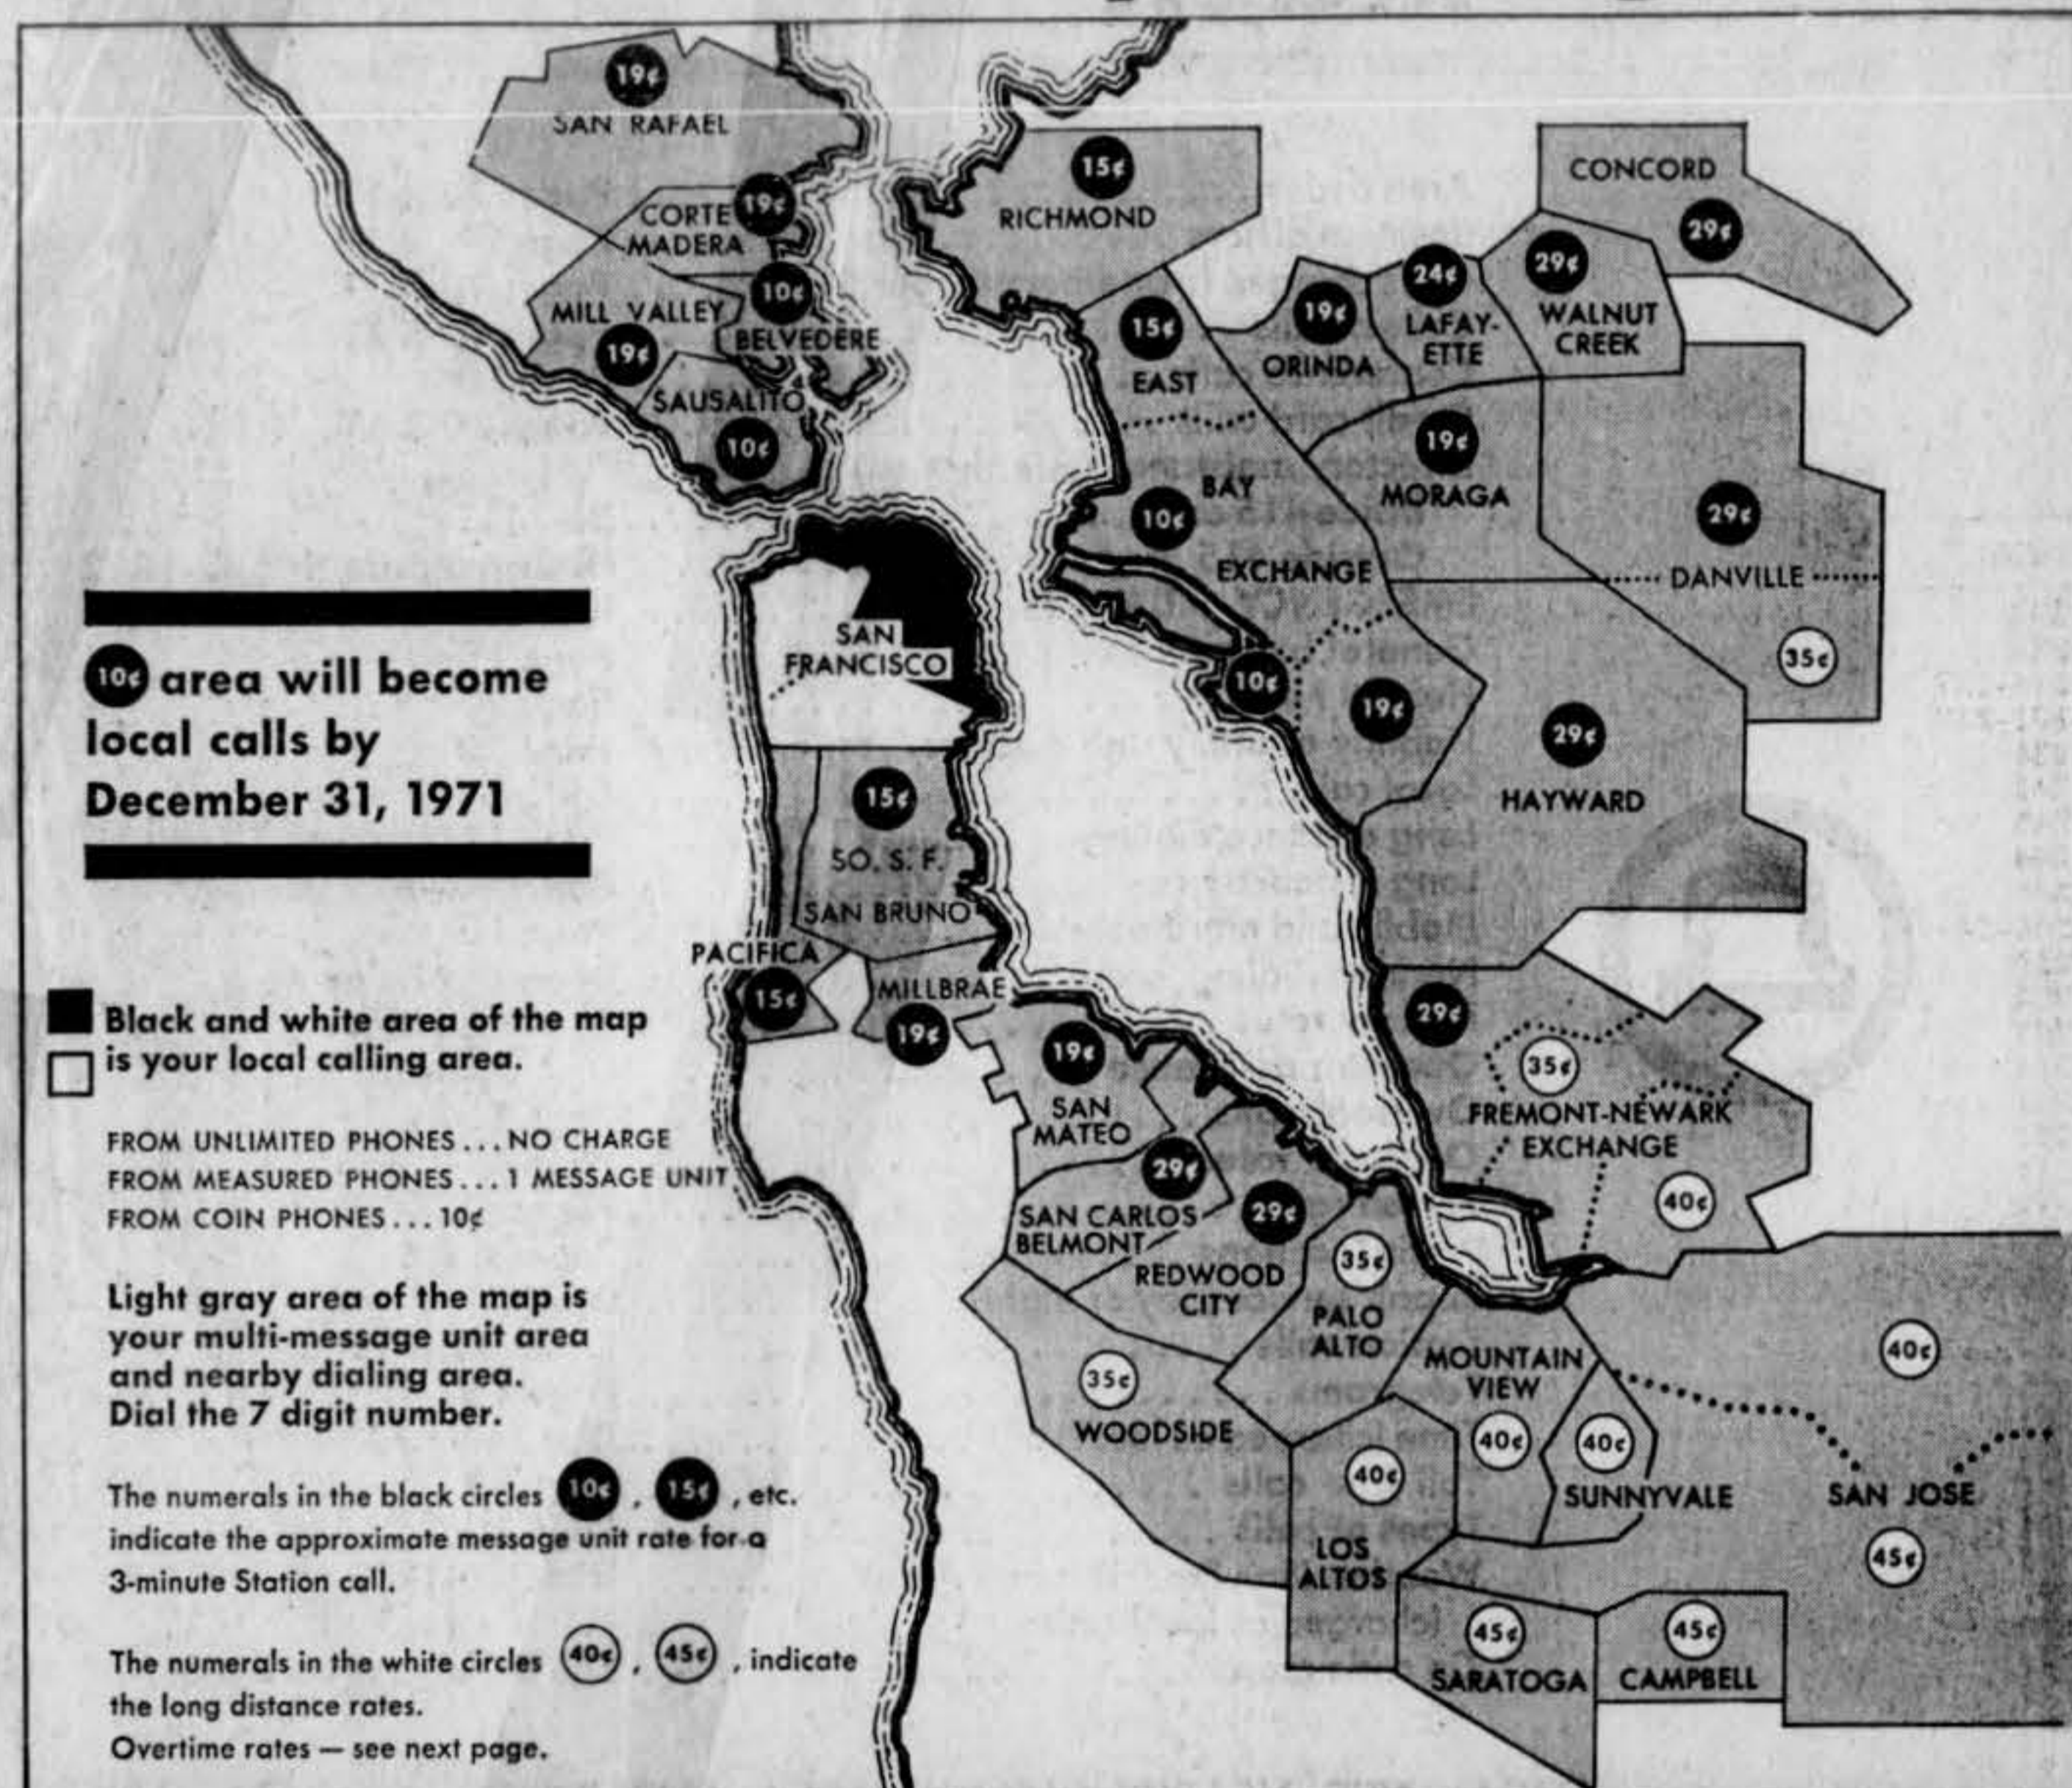

# local and nearby dialing area

282	396	433	478	561	621	648	771	777	823	864	928	981
285	397	434	552	563	622	673	772	781	824	885	929	982
346	398	441	553	565	626	764	774	788	826	894	931	983
362	399	442	556	567	641	765	775	821	861	921	956	986
391	421	445	557	576	647	766	776	822	863	922	957	989
392	431	474	558									

Prefixed below are in your local calling area. Dial the 7 digit number.

221	362	398	442	552	564	586	648	673	761	775	823	894	957	993
239	386	399	445	553	565	587	661	681	764	776	824	921	981	994
282	387	421	467	556	566	621	664	731	765	777	826	922	982	
285	391	431	468	557	567	622	665	751	766	781	861	928	983	
333	392	433	469	558	576	626	666	752	771	788	863	929	986	
334	396	434	474	561	584	641	668	755	772	821	864	931	989	
346	397	441	478	563	585	647	672	756	774	822	885	956	992	

LOWER RATES: Rates 45¢ and over are lower after 6 PM every night and all day Sat., Sun., and Holidays.

Holidays: New Years Day, Washington's Birthday, Independence Day, Labor Day, Thanksgiving and Christmas.

Overtime rates for calls over 3 minutes

- 10¢ for the first 3 minutes — overtime is 5¢ for each additional 2 minutes
- 15¢ - 25¢ for the first 3 minutes — overtime is 5¢ for each additional minute
- 26¢ - 40¢ for the first 3 minutes — overtime is 10¢ for each additional minute
- 45¢ - 50¢ for the first 3 minutes — overtime is 15¢ for each additional minute