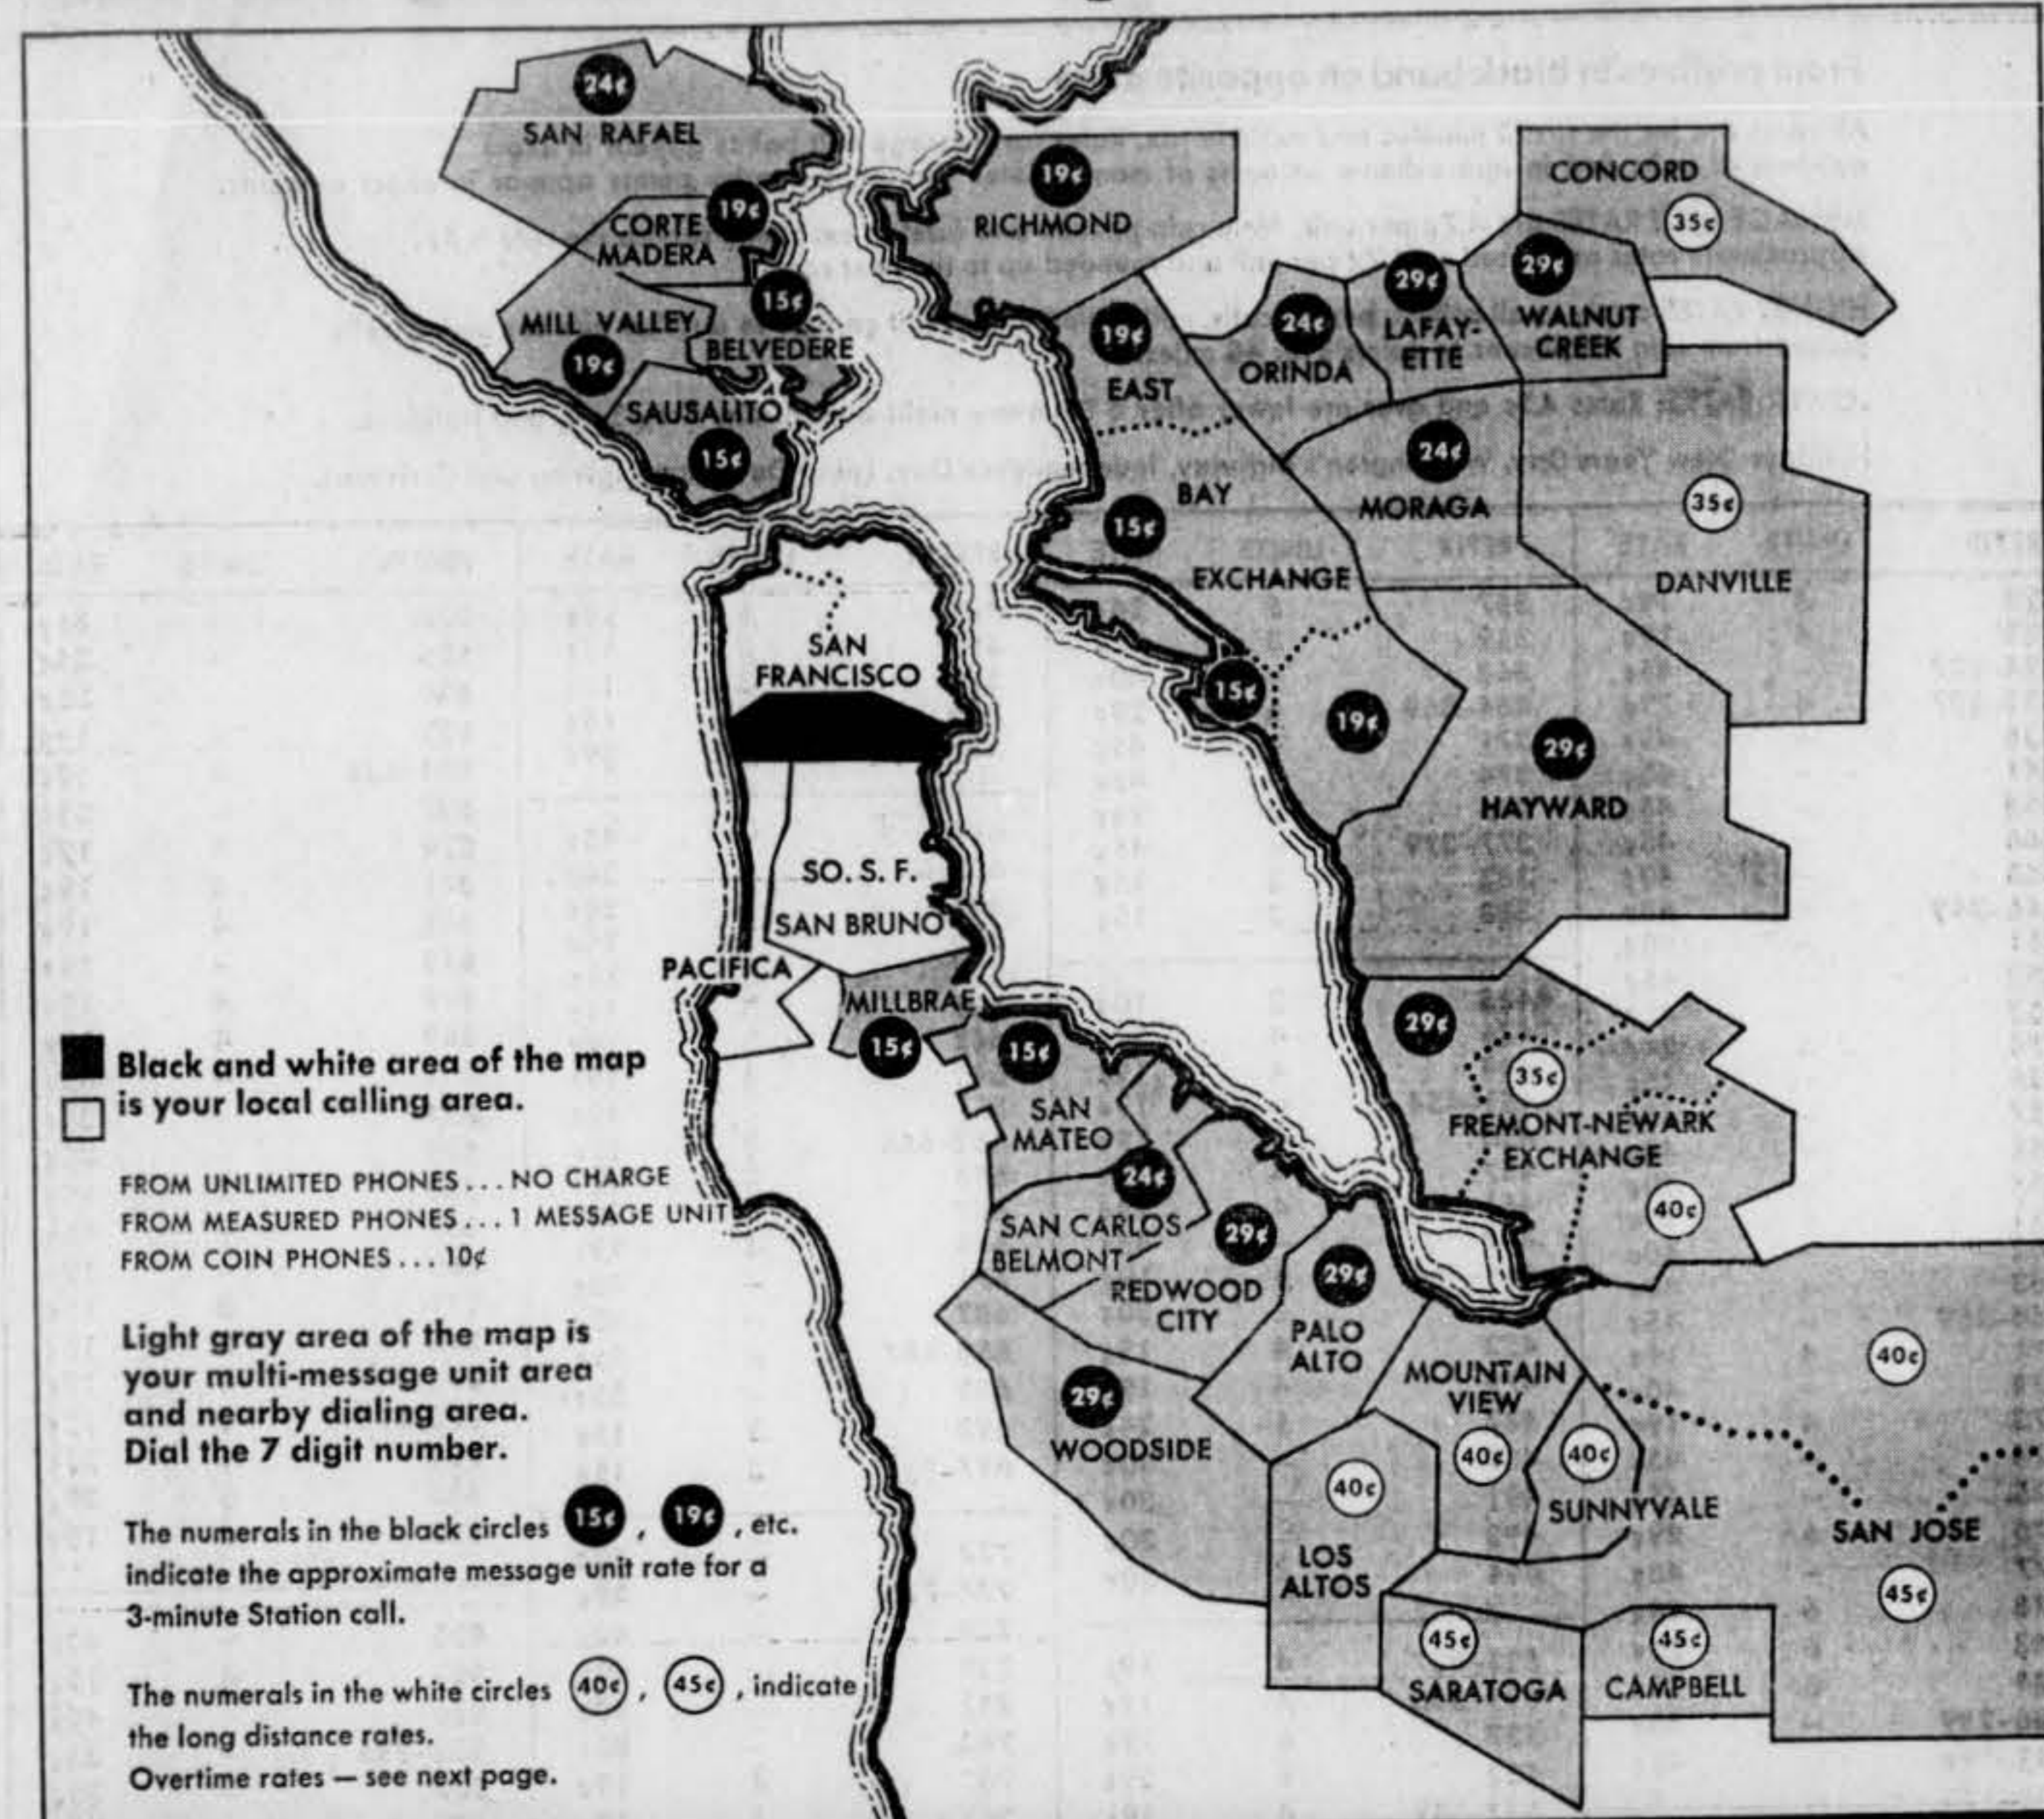

local and nearby dialing area

YOUR PREFIX	239	334	468	584	586	755	761	993
	333	467	469	585	587	756	992	994

Prefixes below are in your local calling area. Dial the 7 digit number.

221	355	396	434	474	561	583	621	664	731	765	777	826	877	929	986
239	359	397	441	478	563	584	622	665	751	766	781	861	878	931	989
282	362	398	442	552	564	585	626	666	752	771	788	863	885	956	992
285	386	399	445	553	565	586	641	668	755	772	821	864	894	957	993
333	387	421	467	556	566	587	647	672	756	774	822	871	921	981	994
334	391	431	468	557	567	588	648	673	761	775	823	873	922	982	
346	392	433	469	558	576	589	661	681	764	776	824	876	928	983	

nearby rates

From prefixes in black band on opposite page

All rates are for the first 3 minutes and exclude tax. Rates for message unit points appear in exact numbers of units and in approximate amounts of money. Rates for other nearby points appear in exact amounts.

LOWER RATES: Rates 45¢ and over are lower after 6 PM every night and all day Sat., Sun., and Holidays.

Holidays: New Years Day, Washington's Birthday, Independence Day, Labor Day, Thanksgiving and Christmas.

Overtime rates for calls over 3 minutes

15¢ - 25¢ for the first 3 minutes - overtime is 5¢ for each additional minute
 26¢ - 40¢ for the first 3 minutes - overtime is 10¢ for each additional minute
 45¢ - 50¢ for the first 3 minutes - overtime is 15¢ for each additional minute